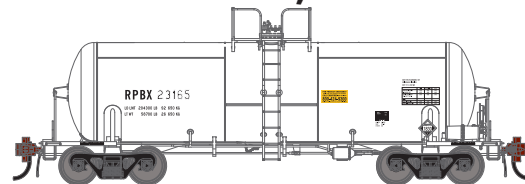

Rhodia, Inc.

ATHG-1434 RPBX #23165
ATHG-1435 RPBX #23201
ATHG-1436 RPBX #23227
ATHG-1437 RPBX #23224/23246/23271

Era: 2002 +