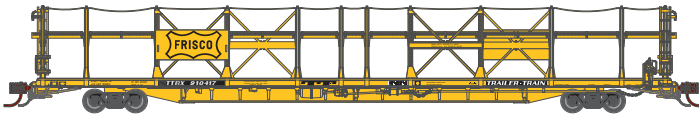

## Frisco

ATHG-1787	SLSF / TTBX #910417	Era: 1960s+
ATHG-1788	SLSF / TTBX #910421	
ATHG-1789	SLSF / TTBX #910425	

## Northern Pacific

ATHG-1790	NP / BTTX #913437	Era: 1960s+
ATHG-1791	NP / BTTX #913605	
ATHG-1792	NP / BTTX #913671	

### MODEL FEATURES:

- Die-cast underframe
- Accurate Whitehead and Kales Auto Rack
- Body-mounted McHenry operating knuckle couplers
- Highly-detailed, injection-molded body

- Authentic undulating safety railing
- End bridge plates per prototype and era
- Detailed deck
- Minimum radius: 10" — Recommended radius: 12+"