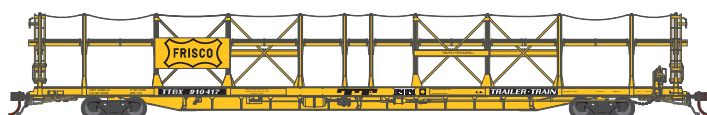

Frisco

ATHG-1769 SLSF / TTBX #910417 Era: 1960s+
 ATHG-1770 SLSF / TTBX #910421
 ATHG-1771 SLSF / TTBX #910425

Northern Pacific

ATHG-1772 NP / BTTX #913437 Era: 1960s+
 ATHG-1773 NP / BTTX #913605
 ATHG-1774 NP / BTTX #913671

All Road Names

MODEL FEATURES:

- Die-cast underframe
- Accurate Whitehead and Kales Auto Rack
- Customer installed end bridge plates (included in box where applicable)
- Wire-formed brake plumbing
- Separately-applied wire grab irons where applicable
- 70-Ton roller bearing trucks with animated rotating bearing caps installed
- Accurately painted and printed for prototypical realism
- Coupler lift bars, trainline hoses, brake hoses, and hardware
- Machined metal wheels with RP25 contours operate on all popular brands of track

- Authentic undulating safety railing
- Early or late train lines and cut levers per prototype and era
- Detailed deck
- Separately-applied hand brake per prototype
- Prototypical ride height
- Trucks with animated rotating bearing caps
- Highly detailed, injection-molded body
- Body-mounted, McHenry® scale double-shelf knuckle couplers
- Minimum radius: 22" — Recommended radius: 24+"