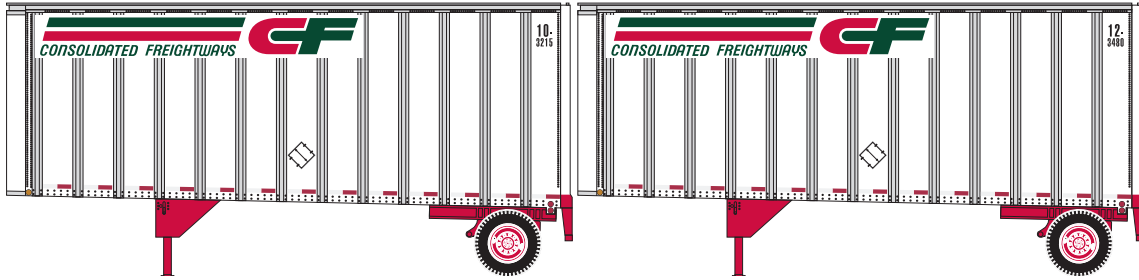

Announced: 11-23-10
Orders Due: 12-17-10
 ETA: June 2011

28' Trailer (2 pack)

___ 91012 Consolidated Freightways #1 (2 pack) RERUN \$24.98
 ___ 91013 Consolidated Freightways #2 (2 pack) RERUN \$24.98

___ 91014 Roadway - Ribbed Side #1 (2 pack) RERUN \$24.98
 ___ 91015 Roadway - Ribbed Side #2 (2 pack) RERUN \$24.98

___ 91016 Roadway - Smooth Side #1 (2 pack) RERUN \$24.98
 ___ 91017 Roadway - Smooth Side #2 (2 pack) RERUN \$24.98

___ 91020 Owner Operator (2 pack) RERUN \$24.98

Era: 1980s - now

- Fully assembled
- Use with Athearn truck tractor
- **No dolly included** - these are specifically for TOFC use on the Athearn 57' spine car and the new F89F flat car
- Razor-sharp printing and painting
- Interchangeable landing gear (raised or lowered)