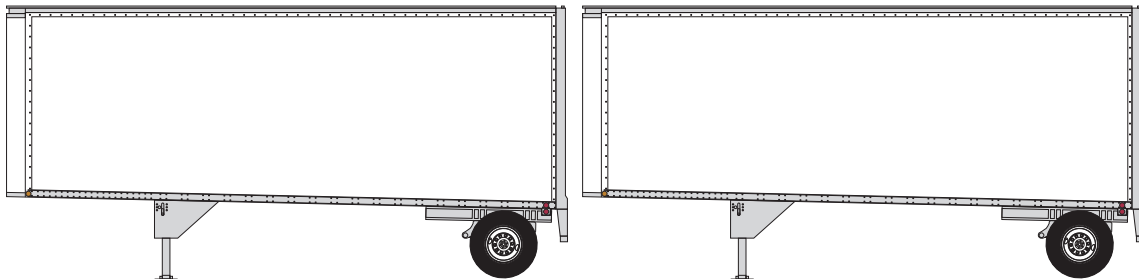

Announced: 11-23-10
Orders Due: 12-17-10
 ETA: June 2011

28' Trailer (2 pack)

___ 91012 Consolidated Freightways #1 (2 pack) RERUN \$24.98
 ___ 91013 Consolidated Freightways #2 (2 pack) RERUN \$24.98

___ 91014 Roadway - Ribbed Side #1 (2 pack) RERUN \$24.98
 ___ 91015 Roadway - Ribbed Side #2 (2 pack) RERUN \$24.98

___ 91016 Roadway - Smooth Side #1 (2 pack) RERUN \$24.98
 ___ 91017 Roadway - Smooth Side #2 (2 pack) RERUN \$24.98

___ 91020 Owner Operator (2 pack) RERUN \$24.98

Era: 1980s - now

- Fully assembled
- Use with Athearn truck tractor
- **No dolly included** - these are specifically for TOFC use on the Athearn 57' spine car and the new F89F flat car
- Razor-sharp printing and painting
- Interchangeable landing gear (raised or lowered)