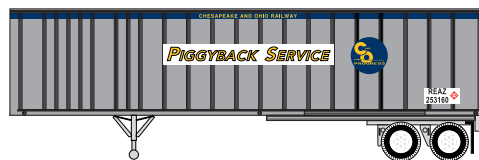

Announced: 3-18-08
Orders Due: 4-18-08
ETA: August 2008

40' Ex-Post Trailer (2-pack)

___ 17103 B&O #1 (2 pk)
___ 17104 B&O #2 (2 pk)

\$18.98
\$18.98

___ 17105 C&O #1 (2 pk)
___ 17106 C&O #2 (2 pk)

\$18.98
\$18.98

\$18.98
\$18.98

___ 17113 Roadway #1 (2 pk)
___ 17114 Roadway #2 (2 pk)

\$18.98
\$18.98

Era: 1960s - 1990s

- Fully assembled
- Razor-sharp printing and painting

- Asked for by modelers
- Perfect for TOFC operation