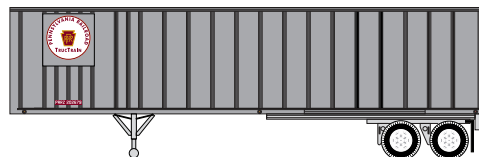

___ 17109 Pennsylvania #1 (2 pk)
___ 17110 Pennsylvania #2 (2 pk)

$18.98
$18.98