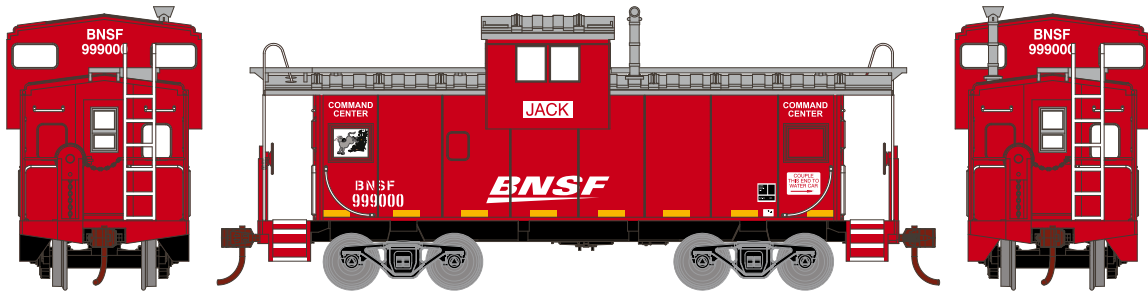

HO Wide Vision Caboose Burlington Northern Santa Fe

Announced 12.30.16
Available for Backorder
ETA: November 2017

Era: 2000s+

RND87935 HO Wide Vision Caboose, BNSF #999000

CSX

Era: 1990s+

RND87936 HO Wide Vision Caboose, Chessie/CSX Safety #21195

Denver & Rio Grande Western*

Era: 1970s+

RND87937 HO Wide Vision Caboose, D&RGW #1507
RND87938 HO Wide Vision Caboose, D&RGW #1511
RND87939 HO Wide Vision Caboose, D&RGW #1513

Rock Island

Era: 1970s+

RND87940 HO Wide Vision Caboose, RI #17023
RND87941 HO Wide Vision Caboose, RI #17034
RND87942 HO Wide Vision Caboose, RI #17048

Era: 1990s+

RND87943
RND87944

HO Wide Vision Caboose, TTX #100
HO Wide Vision Caboose, TTX #111

All Road Names

MODEL FEATURES:

- Fine end handrails and ladders
- Clear windows
- Caboose trucks
- Separately applied smoke jack and brake wheel
- Fully-assembled and ready to run
- Highly-detailed, injection-molded body
- Painted and printed for realistic decoration
- Machined metal wheels
- Weighted for trouble free operation
- Wheels with RP25 contours operate on all popular brands of track
- Body mounted McHenry operating scale knuckle couplers
- Window packaging for easy viewing
- Interior plastic blister carton safely holds model for convenient storage
- Minimum radius: 15"