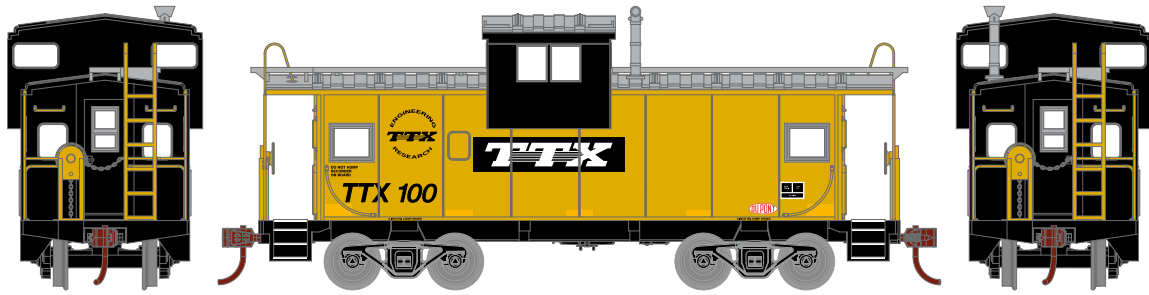

HO Wide Vision Caboose Burlington Northern Santa Fe

Announced 12.30.16
Available for Backorder
ETA: November 2017

Era: 2000s+

RND87935 HO Wide Vision Caboose, BNSF #999000

CSX

Era: 1990s+

RND87936 HO Wide Vision Caboose, Chessie/CSX Safety #21195

Era: 1990s+

RND87943
RND87944

HO Wide Vision Caboose, TTX #100
HO Wide Vision Caboose, TTX #111

All Road Names

MODEL FEATURES:

- Fine end handrails and ladders
- Clear windows
- Caboose trucks
- Separately applied smoke jack and brake wheel
- Fully-assembled and ready to run
- Highly-detailed, injection-molded body
- Painted and printed for realistic decoration
- Machined metal wheels
- Weighted for trouble free operation
- Wheels with RP25 contours operate on all popular brands of track
- Body mounted McHenry operating scale knuckle couplers
- Window packaging for easy viewing
- Interior plastic blister carton safely holds model for convenient storage
- Minimum radius: 15"