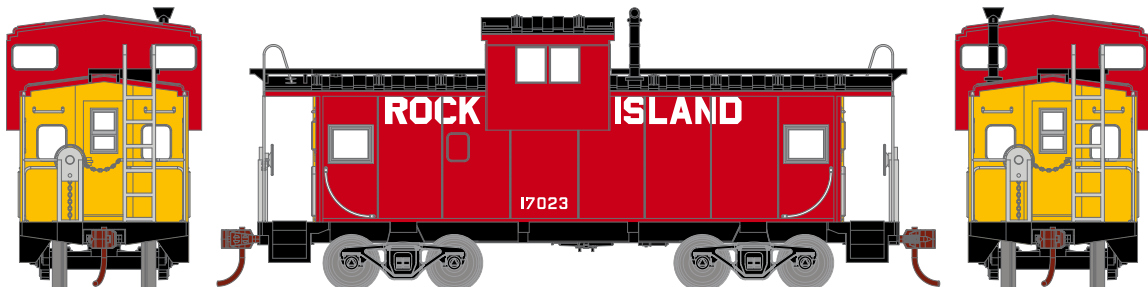

HO Wide Vision Caboose Burlington Northern Santa Fe

Announced 12.30.16
Available for Backorder
ETA: November 2017

Era: 2000s+

RND87935 HO Wide Vision Caboose, BNSF #999000

CSX

Era: 1990s+

RND87936 HO Wide Vision Caboose, Chessie/CSX Safety #21195

Denver & Rio Grande Western*

Era: 1970s+

RND87937 HO Wide Vision Caboose, D&RGW #1507
RND87938 HO Wide Vision Caboose, D&RGW #1511
RND87939 HO Wide Vision Caboose, D&RGW #1513

Rock Island

Era: 1970s+

RND87940 HO Wide Vision Caboose, RI #17023
RND87941 HO Wide Vision Caboose, RI #17034
RND87942 HO Wide Vision Caboose, RI #17048

Era: 1990s+

RND87943
RND87944

HO Wide Vision Caboose, TTX #100
HO Wide Vision Caboose, TTX #111

All Road Names

MODEL FEATURES:

- Fine end handrails and ladders
- Clear windows
- Caboose trucks
- Separately applied smoke jack and brake wheel
- Fully-assembled and ready to run
- Highly-detailed, injection-molded body
- Painted and printed for realistic decoration
- Machined metal wheels
- Weighted for trouble free operation
- Wheels with RP25 contours operate on all popular brands of track
- Body mounted McHenry operating scale knuckle couplers
- Window packaging for easy viewing
- Interior plastic blister carton safely holds model for convenient storage
- Minimum radius: 15"