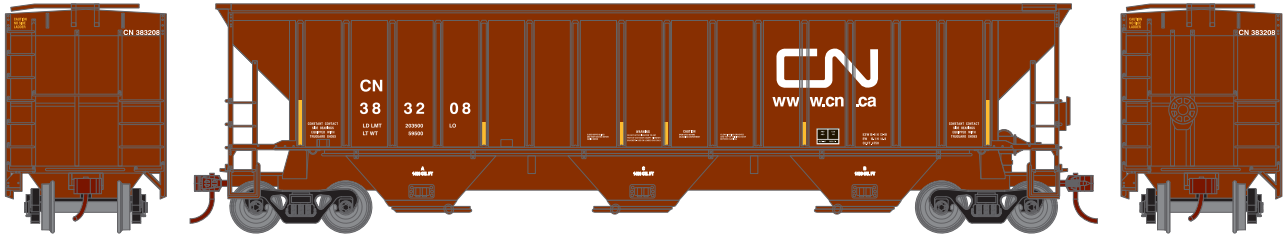

Announced: 9-20-11
 Orders Due: 10-14-11
 ETA: April 2012

HO SCALE

PS 4740 Covered Hopper

- ___ 72377 Canadian National #383208 \$29.98
- ___ 72378 Canadian National #384066 \$29.98
- ___ 72379 Canadian National #383123 \$29.98

- ___ 72380 D&RGW #15450 \$29.98*
- ___ 72381 D&RGW #15496 \$29.98*
- ___ 72382 D&RGW #15400 \$29.98*

- ___ 72383 Landmark #34898 \$29.98
- ___ 72384 Landmark #34894 \$29.98
- ___ 72385 Landmark #34897 \$29.98

- ___ 72386 SLSF-Frisco #81128 \$29.98
- ___ 72387 SLSF-Frisco #81165 \$29.98
- ___ 72388 SLSF-Frisco #81188 \$29.98

Era: Mid 1960's to present

- Fully assembled
- Razor-sharp printing and painting
- McHenry® scale knuckle spring couplers