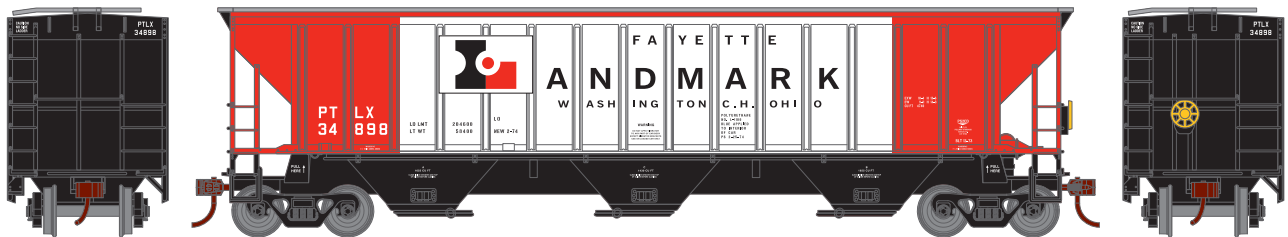

Announced: 9-20-11
 Orders Due: 10-14-11
 ETA: April 2012

HO SCALE

PS 4740 Covered Hopper

- ___ 72377 Canadian National #383208 \$29.98
- ___ 72378 Canadian National #384066 \$29.98
- ___ 72379 Canadian National #383123 \$29.98

- ___ 72380 D&RGW #15450 \$29.98*
- ___ 72381 D&RGW #15496 \$29.98*
- ___ 72382 D&RGW #15400 \$29.98*

- ___ 72383 Landmark #34898 \$29.98
- ___ 72384 Landmark #34894 \$29.98
- ___ 72385 Landmark #34897 \$29.98

- ___ 72386 SLSF-Frisco #81128 \$29.98
- ___ 72387 SLSF-Frisco #81165 \$29.98
- ___ 72388 SLSF-Frisco #81188 \$29.98

Era: Mid 1960's to present

- Fully assembled
- Razor-sharp printing and painting
- McHenry® scale knuckle spring couplers