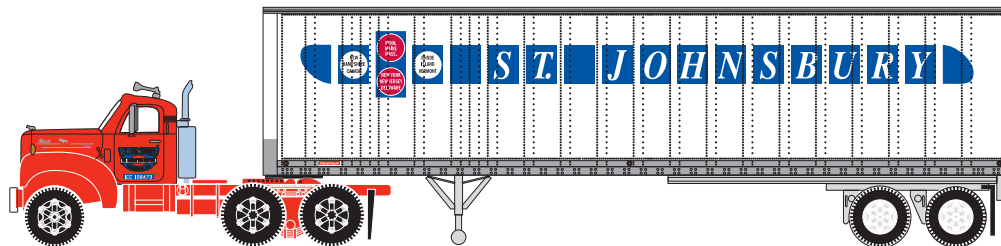

Announced: 9-22-09
Orders Due: 10-16-09
 ETA: January 2010

Mack "B" + 40' Z-Van Trailer

13892 CB&Q

\$27.98

13893 Neuendorf

\$27.98

13894 Red Owl

\$27.98

13895 St. Johnsbury

\$27.98

13896 Union Pacific

\$27.98*

ERA: 1950s - Present

- Mack licensed models
- Factory assembled with all detail parts applied
- Jewel case packaging
- Clear molded windows
- Razor sharp printing and painting

Athearn Trains • 2883 East Spring Street • Suite 100 • Long Beach, CA • 90806
 310-763-7140 • fax 562-427-0536 • www.athearn.com

Mack and Mack Bulldog Logo are registered Trademarks of Mack Trucks, Inc. © Copyright 1996-2004 Mack Trucks, Inc. All rights reserved.