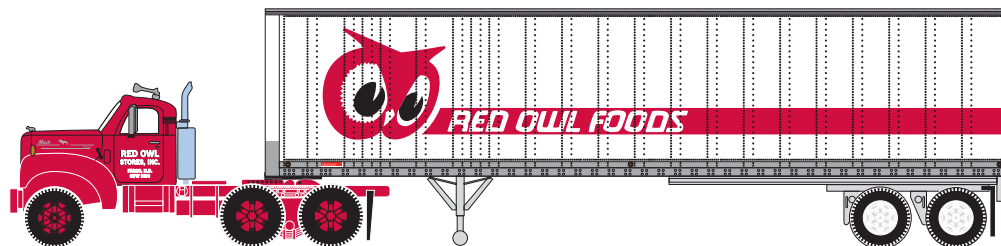

Announced: 9-22-09
Orders Due: 10-16-09
 ETA: January 2010

Mack "B" + 40' Z-Van Trailer

13892 CB&Q

\$27.98

13893 Neuendorf

\$27.98

13894 Red Owl

\$27.98

13895 St. Johnsbury

\$27.98

13896 Union Pacific

\$27.98*

ERA: 1950s - Present

- Mack licensed models
- Factory assembled with all detail parts applied
- Jewel case packaging
- Clear molded windows
- Razor sharp printing and painting

Athearn Trains • 2883 East Spring Street • Suite 100 • Long Beach, CA • 90806
 310-763-7140 • fax 562-427-0536 • www.athearn.com

Mack and Mack Bulldog Logo are registered Trademarks of Mack Trucks, Inc. © Copyright 1996-2004 Mack Trucks, Inc. All rights reserved.