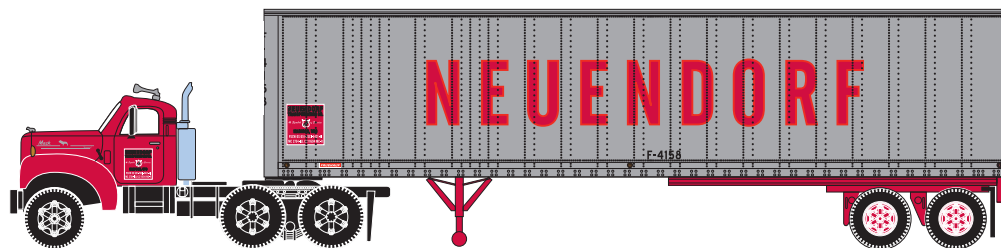

Announced: 9-22-09
Orders Due: 10-16-09
 ETA: January 2010

Mack "B" + 40' Z-Van Trailer

13892 CB&Q

\$27.98

13893 Neuendorf

\$27.98

13894 Red Owl

\$27.98

13895 St. Johnsbury

\$27.98

13896 Union Pacific

\$27.98*

ERA: 1950s - Present

- Mack licensed models
- Factory assembled with all detail parts applied
- Jewel case packaging
- Clear molded windows
- Razor sharp printing and painting

Athearn Trains • 2883 East Spring Street • Suite 100 • Long Beach, CA • 90806
 310-763-7140 • fax 562-427-0536 • www.athearn.com

Mack and Mack Bulldog Logo are registered Trademarks of Mack Trucks, Inc. © Copyright 1996-2004 Mack Trucks, Inc. All rights reserved.