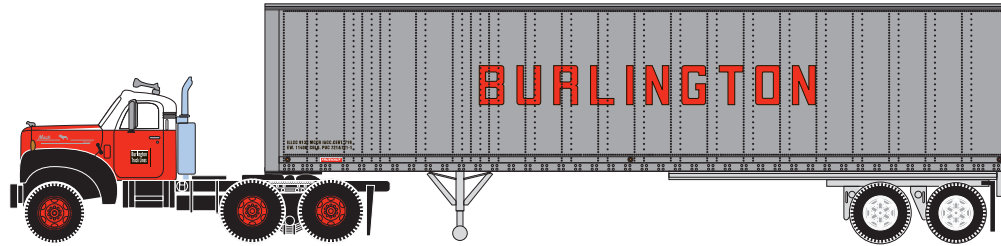

Announced: 9-22-09
Orders Due: 10-16-09
 ETA: January 2010

Mack "B" + 40' Z-Van Trailer

13892 CB&Q

\$27.98

13893 Neuendorf

\$27.98

13894 Red Owl

\$27.98

13895 St. Johnsbury

\$27.98

13896 Union Pacific

\$27.98*

ERA: 1950s - Present

- Mack licensed models
- Factory assembled with all detail parts applied
- Jewel case packaging
- Clear molded windows
- Razor sharp printing and painting