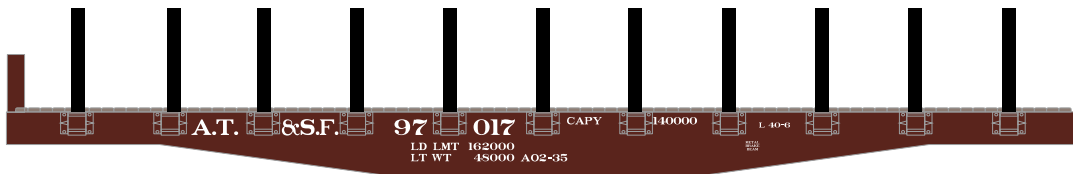

* Union Pacific Licensed Product

HO 40' Flat Car w/ Stakes Spokane, Portland & Seattle

Announced 05.27.16
Available for Backorder

ETA: April 2017

RND 14680	HO 40' Flat w/Stakes, SP&S #32025
RND 14681	HO 40' Flat w/Stakes, SP&S #32038
RND 14682	HO 40' Flat w/Stakes, SP&S #32049

Santa Fe

RND 14653	HO 40' Flat w/Stakes, SF #97017
RND 14654	HO 40' Flat w/Stakes, SF #97059
RND 14655	HO 40' Flat w/Stakes, SF #97184

All Road Names

MODEL FEATURES:

- Stakes in poly bag
- New road numbers
- Fully-assembled and ready to run
- Highly-detailed, injection-molded body
- Separate brake wheel
- Painted and printed for realistic decoration
- Machined metal wheels
- Weighted for trouble free operation
- Wheels with RP25 contours operate on all popular brands of track
- Body mounted McHenry operating scale knuckle couplers
- Window packaging for easy viewing
- Interior plastic blister carton safely holds model for convenient storage
- Minimum radius: 18"