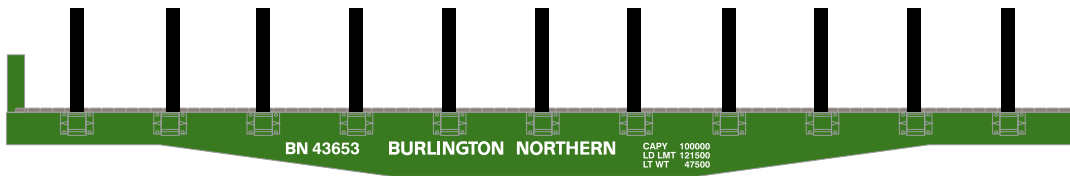

HO 40' Flat Car w/ Stakes

Burlington Northern

Announced 05.27.16
Available for Backorder

ETA: April 2017

- RND 14656 HO 40' Flat w/Stakes, BN #43653
- RND 14657 HO 40' Flat w/Stakes, BN #43680
- RND 14658 HO 40' Flat w/Stakes, BN #43698