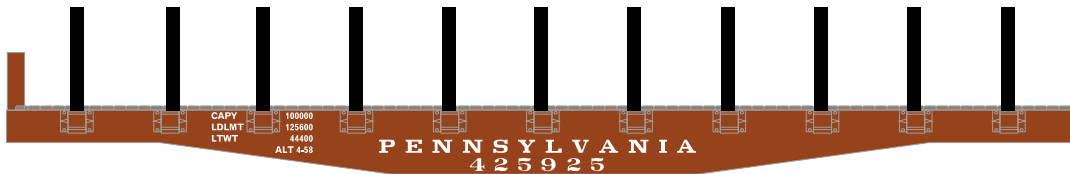

HO 40' Flat Car w/ Stakes

Announced 05.27.16
Available for Backorder

ETA: April 2017

Pennsylvania

- RND 14668   HO 40' Flat w/Stakes, PRR #425925
- RND 14669   HO 40' Flat w/Stakes, PRR #425963
- RND 14670   HO 40' Flat w/Stakes, PRR #425994