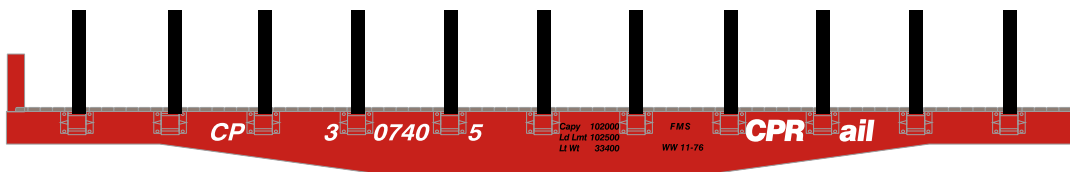

CP Rail

- RND 14662   HO 40' Flat w/Stakes, CPR #307405
- RND 14663   HO 40' Flat w/Stakes, CPR #307413
- RND 14664   HO 40' Flat w/Stakes, CPR #307446