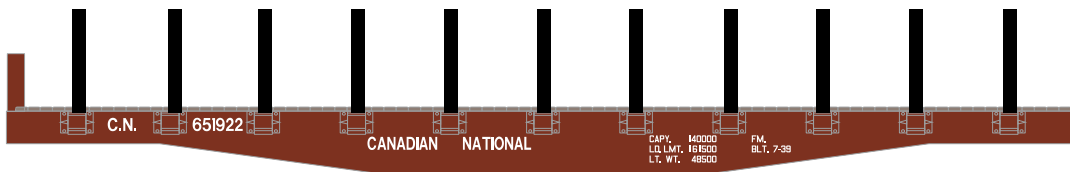

Canadian National

- RND 14659   HO 40' Flat w/Stakes, CN #651922
- RND 14660   HO 40' Flat w/Stakes, CN #651935
- RND 14661   HO 40' Flat w/Stakes, CN #652109