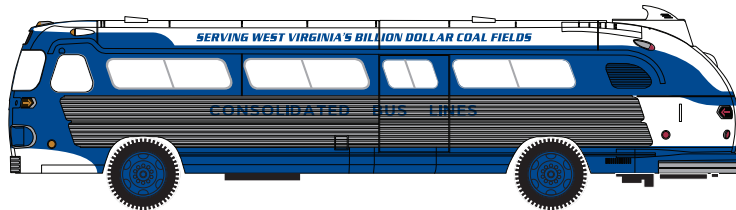

Flxible Bus

- ___ 17351 Badger Bus Lines - Madison \$19.98
- ___ 17352 Badger Bus Lines - Freeport \$19.98

- ___ 17353 Consolidated Bus Lines - Charleston \$19.98
- ___ 17354 Consolidated Bus Lines - Roanoke \$19.98