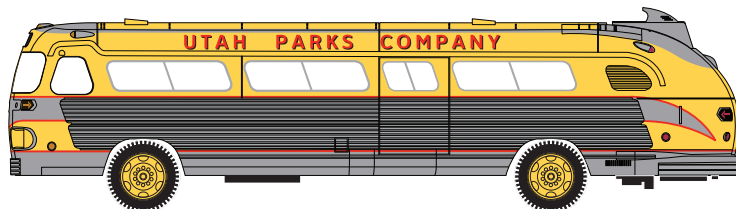

- ___ 17357 Utah Parks Company - Zion $19.98
- ___ 17358 Utah Parks Company - Chartered $19.98

ERA: 1950 through 1960s

- All new tooling
- Factory assembled with all detail parts applied
- Clear molded windows
- Razor sharp printing and painting

Athearn Trains • 1550 Glenn Curtiss Street • Carson, CA • 90746
310-763-7140 • fax 310-763-7449 • www.athearn.com