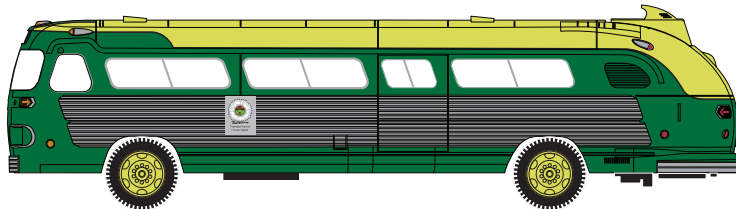

Flxible Bus

- ___ 17351 Badger Bus Lines - Madison \$19.98
- ___ 17352 Badger Bus Lines - Freeport \$19.98

- ___ 17353 Consolidated Bus Lines - Charleston \$19.98
- ___ 17354 Consolidated Bus Lines - Roanoke \$19.98