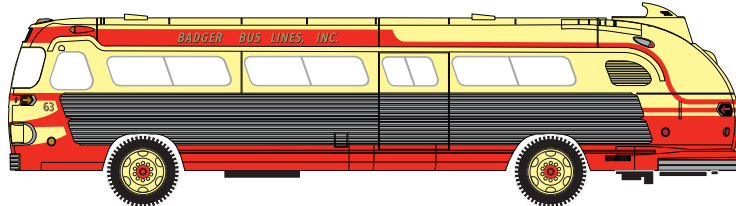

Flxible Bus

- ___ 17351 Badger Bus Lines - Madison \$19.98
- ___ 17352 Badger Bus Lines - Freeport \$19.98

- ___ 17353 Consolidated Bus Lines - Charleston \$19.98
- ___ 17354 Consolidated Bus Lines - Roanoke \$19.98