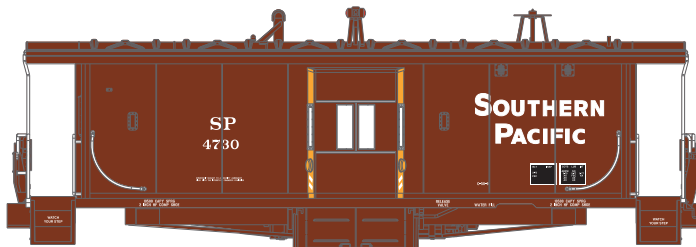

Announced: 2-24-09
Orders Due: 3-20-09
ETA: September 2009

Bay Window Caboose

- _____ 23201 C&NW #11111 \$29.98*
- _____ 23202 C&NW #11128 \$29.98*
- _____ 23203 C&NW #11147 \$29.98*

- _____ 23204 Chessie #C-3945 \$29.98
- _____ 23205 Chessie #C-3930 \$29.98
- _____ 23206 Chessie #C-3974 \$29.98

- _____ 23207 Conrail #21155 \$29.98
- _____ 23208 Conrail #21158 \$29.98
- _____ 23209 Conrail #21166 \$29.98

- _____ 23210 Southern Pacific #4730 C-50-9 \$29.98*
- _____ 23211 Southern Pacific #4711 C-50-9 \$29.98*
- _____ 23212 Southern Pacific #4769 C-50-9 \$29.98*
- _____ 23200 Undecorated C-50-9 \$29.98