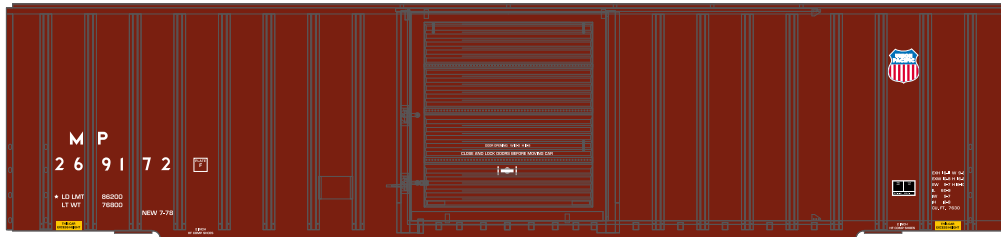

MP / UP Repaint*

Era: 1990's+

- ATH75027 HO RTR 60' ICC Hi-Cube Box, MP/UP Repaint #269172
- ATH75028 HO RTR 60' ICC Hi-Cube Box, MP/UP Repaint #269174
- ATH75029 HO RTR 60' ICC Hi-Cube Box, MP/UP Repaint #269178