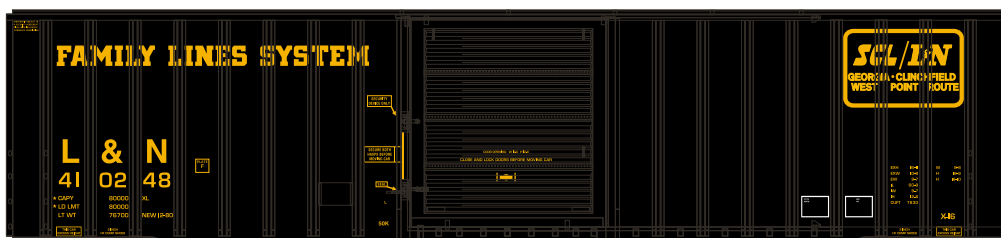

Louisville & Nashville

Era: 1980's+

ATH75019 HO RTR 60' ICC Hi-Cube Box, L&N #410248
ATH75020 HO RTR 60' ICC Hi-Cube Box, L&N #410263
ATH75021 HO RTR 60' ICC Hi-Cube Box, L&N #410270

$39.98 SRP

Visit Your Local Retailer | Visit www.athearn.com | Call 1.800.338.4639