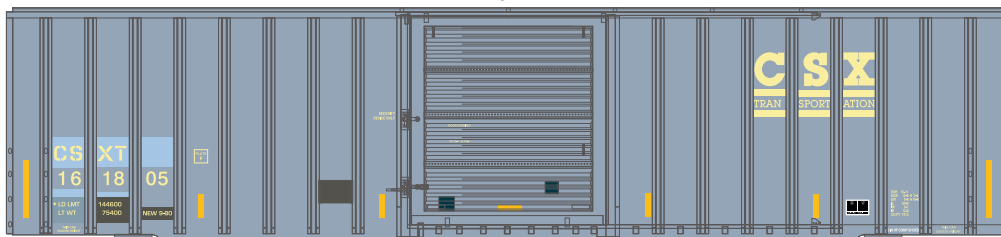

HO 60' ICC Hi-Cube Box Car

Chessie System

Announced 01.29.16
Orders Due: 2.26.16
 ETA: December 2016

Era: 1980's+

ATH75014 HO RTR 60' ICC Hi-Cube Box, Chessie System #410008
 ATH75015 HO RTR 60' ICC Hi-Cube Box, Chessie System #410119
 ATH75016 HO RTR 60' ICC Hi-Cube Box, Chessie System #410356

CSX Transportation

#Ready2Rust

Era: Late 2000's+

ATH75017 HO RTR 60' ICC Hi-Cube Box, CSX Transportation #161805
 ATH75018 HO RTR 60' ICC Hi-Cube Box, CSX Transportation #161808

#Ready2Rust

Era: 2000's+

ATH75022 HO RTR 60' ICC Hi-Cube Box, CSX Transportation #161824
 ATH75023 HO RTR 60' ICC Hi-Cube Box, CSX Transportation #161829