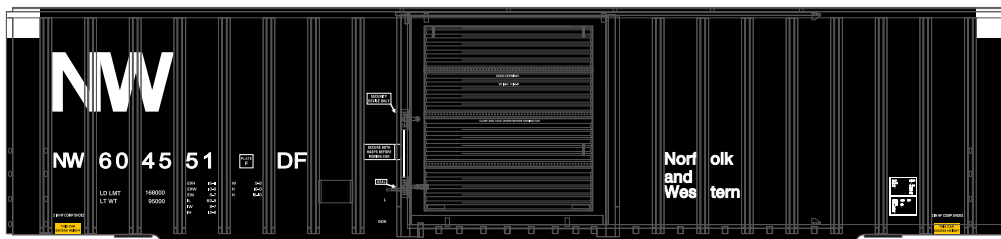

Norfolk & Western

Era: 1980's+

- ATH75030 HO RTR 60' ICC Hi-Cube Box, N&W #604551
- ATH75031 HO RTR 60' ICC Hi-Cube Box, N&W #604555
- ATH75032 HO RTR 60' ICC Hi-Cube Box, N&W #604559