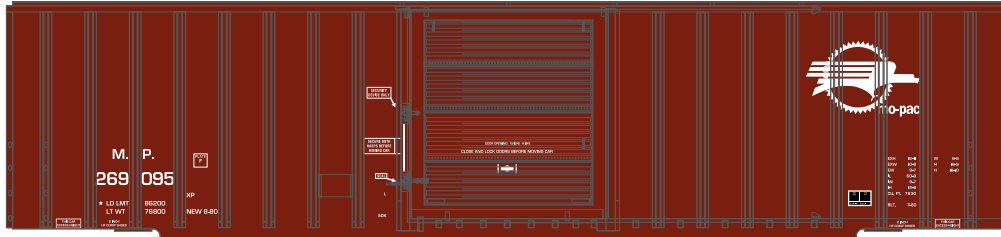

Louisville & Nashville

Era: 1980's+

ATH75019 HO RTR 60' ICC Hi-Cube Box, L&N #410248
 ATH75020 HO RTR 60' ICC Hi-Cube Box, L&N #410263
 ATH75021 HO RTR 60' ICC Hi-Cube Box, L&N #410270

\$39.98 SRP

Visit Your Local Retailer | Visit www.athearn.com | Call 1.800.338.4639

HO 60' ICC Hi-Cube Box Car

Announced 01.29.16
Orders Due: 2.26.16

ETA: December 2016

Missouri Pacific*

Era: 1980's+

- ATH75024 HO RTR 60' ICC Hi-Cube Box, MP #269095
- ATH75025 HO RTR 60' ICC Hi-Cube Box, MP #269101
- ATH75026 HO RTR 60' ICC Hi-Cube Box, MP #269108