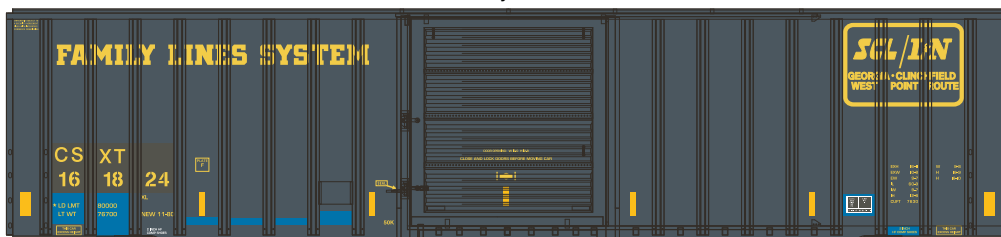

CSX Transportation

#Ready2Rust

Era: Late 2000's+

ATH75017 HO RTR 60' ICC Hi-Cube Box, CSX Transportation #161805
 ATH75018 HO RTR 60' ICC Hi-Cube Box, CSX Transportation #161808

#Ready2Rust

Era: 2000's+

ATH75022 HO RTR 60' ICC Hi-Cube Box, CSX Transportation #161824
 ATH75023 HO RTR 60' ICC Hi-Cube Box, CSX Transportation #161829