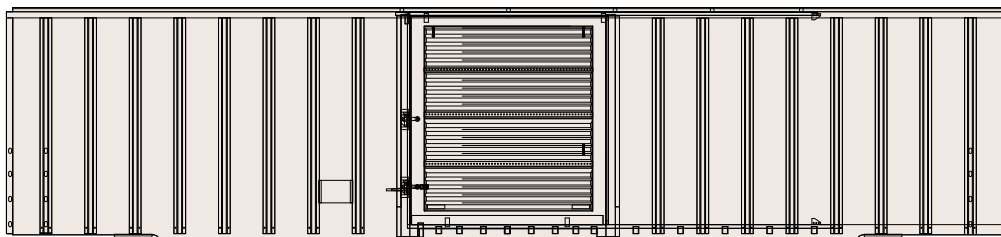

Norfolk & Western

Era: 1980's+

- ATH75030 HO RTR 60' ICC Hi-Cube Box, N&W #604551
- ATH75031 HO RTR 60' ICC Hi-Cube Box, N&W #604555
- ATH75032 HO RTR 60' ICC Hi-Cube Box, N&W #604559

Undecorated

- ATH75013 HO RTR 60' ICC Hi-Cube Box, Undecorated