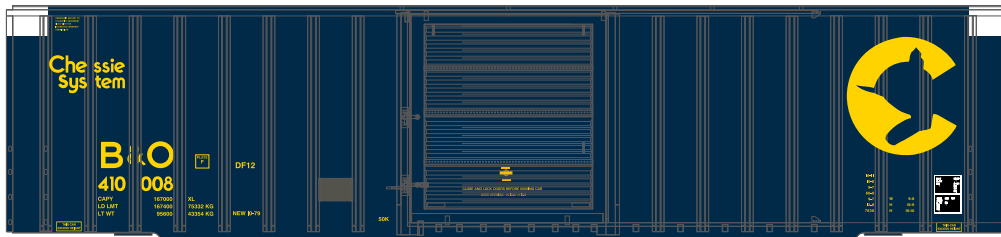

HO 60' ICC Hi-Cube Box Car

Chessie System

Announced 01.29.16
Orders Due: 2.26.16
 ETA: December 2016

Era: 1980's+

ATH75014 HO RTR 60' ICC Hi-Cube Box, Chessie System #410008
 ATH75015 HO RTR 60' ICC Hi-Cube Box, Chessie System #410119
 ATH75016 HO RTR 60' ICC Hi-Cube Box, Chessie System #410356