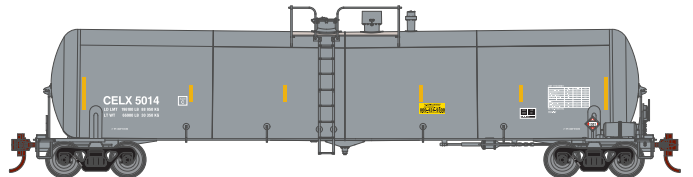

Celtran

New paint scheme!

- ATH29893 HO RTR 30,000 Gallon Ethanol Tank Car, CELX #5014
- ATH29894 HO RTR 30,000 Gallon Ethanol Tank Car, CELX (3-Pack)
- ATH29895 HO RTR 30,000 Gallon Ethanol Tank Car, CELX (3-Pack)
- ATH29896 HO RTR 30,000 Gallon Ethanol Tank Car, CELX (3-Pack)