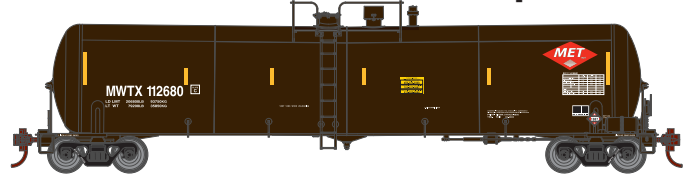

HO 30,000 Gallon Ethanol Tank Car Orders Due: 08.28.20

Announced 07.31.20

ETA: July 2021

Midwest Ethanol Transport

New paint schemes!

Midwest Ethanol Transport

- ATH29874 HO RTR 30,000 Gallon Ethanol Tank Car, MWTX #112618
- ATH29878 HO RTR 30,000 Gallon Ethanol Tank Car, MWTX (3-Pack)
- ATH29879 HO RTR 30,000 Gallon Ethanol Tank Car, MWTX (3-Pack)
- ATH29880 HO RTR 30,000 Gallon Ethanol Tank Car, MWTX (3-Pack)

- ATH29875 HO RTR 30,000 Gallon Ethanol Tank Car, MWTX #112680
 - ATH29876 HO RTR 30,000 Gallon Ethanol Tank Car, MWTX #112690
 - ATH29877 HO RTR 30,000 Gallon Ethanol Tank Car, MWTX #112733
- Glossier painted cars with smaller logos to match prototype look; mixed in service with large logo cars.

ADMX

- ATH29881 HO RTR 30,000 Gallon Ethanol Tank Car, ADMX #30719
- ATH29882 HO RTR 30,000 Gallon Ethanol Tank Car, ADMX (3-Pack)
- ATH29883 HO RTR 30,000 Gallon Ethanol Tank Car, ADMX (3-Pack)
- ATH29884 HO RTR 30,000 Gallon Ethanol Tank Car, ADMX (3-Pack)

GATX

- ATH29885 HO RTR 30,000 Gallon Ethanol Tank Car, GATX #202080
- ATH29886 HO RTR 30,000 Gallon Ethanol Tank Car, GATX (3-Pack)
- ATH29887 HO RTR 30,000 Gallon Ethanol Tank Car, GATX (3-Pack)
- ATH29888 HO RTR 30,000 Gallon Ethanol Tank Car, GATX (3-Pack)