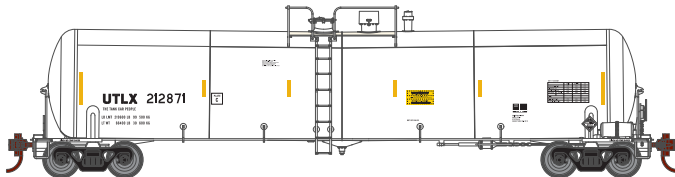

Union Tank Car Co.

- ATH29889 HO RTR 30,000 Gallon Ethanol Tank Car, UTLX #212871
- ATH29890 HO RTR 30,000 Gallon Ethanol Tank Car, UTLX (3-Pack)
- ATH29891 HO RTR 30,000 Gallon Ethanol Tank Car, UTLX (3-Pack)
- ATH29892 HO RTR 30,000 Gallon Ethanol Tank Car, UTLX (3-Pack)