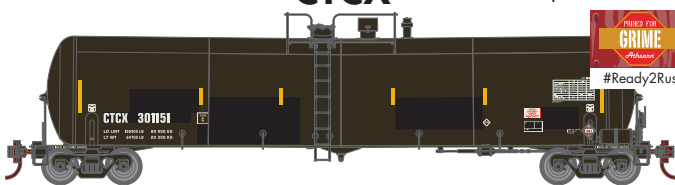

- ATH29875 HO RTR 30,000 Gallon Ethanol Tank Car, MWTX #112680
 - ATH29876 HO RTR 30,000 Gallon Ethanol Tank Car, MWTX #112690
 - ATH29877 HO RTR 30,000 Gallon Ethanol Tank Car, MWTX #112733
- Glossier painted cars with smaller logos to match prototype look; mixed in service with large logo cars.

Union Tank Car Co.

- ATH29889 HO RTR 30,000 Gallon Ethanol Tank Car, UTLX #212871
- ATH29890 HO RTR 30,000 Gallon Ethanol Tank Car, UTLX (3-Pack)
- ATH29891 HO RTR 30,000 Gallon Ethanol Tank Car, UTLX (3-Pack)
- ATH29892 HO RTR 30,000 Gallon Ethanol Tank Car, UTLX (3-Pack)

Celtran

New paint scheme!

- ATH29893 HO RTR 30,000 Gallon Ethanol Tank Car, CELX #5014
- ATH29894 HO RTR 30,000 Gallon Ethanol Tank Car, CELX (3-Pack)
- ATH29895 HO RTR 30,000 Gallon Ethanol Tank Car, CELX (3-Pack)
- ATH29896 HO RTR 30,000 Gallon Ethanol Tank Car, CELX (3-Pack)

CTCX

New paint scheme!

- ATH29897 HO RTR 30,000 Gallon Ethanol Tank Car, CTCX #301151
- ATH29898 HO RTR 30,000 Gallon Ethanol Tank Car, CTCX (3-Pack)
- ATH29899 HO RTR 30,000 Gallon Ethanol Tank Car, CTCX (3-Pack)
- ATH29900 HO RTR 30,000 Gallon Ethanol Tank Car, CTCX (3-Pack)