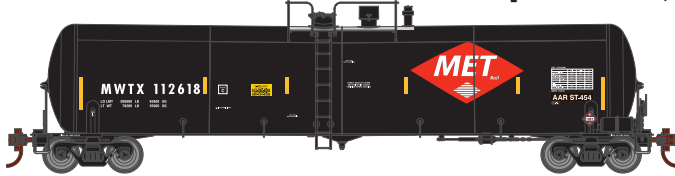

HO 30,000 Gallon Ethanol Tank Car Orders Due: 08.28.20

Announced 07.31.20

ETA: July 2021

Midwest Ethanol Transport

New paint schemes!

Midwest Ethanol Transport

- ATH29874 HO RTR 30,000 Gallon Ethanol Tank Car, MWTX #112618
- ATH29878 HO RTR 30,000 Gallon Ethanol Tank Car, MWTX (3-Pack)
- ATH29879 HO RTR 30,000 Gallon Ethanol Tank Car, MWTX (3-Pack)
- ATH29880 HO RTR 30,000 Gallon Ethanol Tank Car, MWTX (3-Pack)

- ATH29875 HO RTR 30,000 Gallon Ethanol Tank Car, MWTX #112680
 - ATH29876 HO RTR 30,000 Gallon Ethanol Tank Car, MWTX #112690
 - ATH29877 HO RTR 30,000 Gallon Ethanol Tank Car, MWTX #112733
- Glossier painted cars with smaller logos to match prototype look; mixed in service with large logo cars.

ADMX

- ATH29881 HO RTR 30,000 Gallon Ethanol Tank Car, ADMX #30719
- ATH29882 HO RTR 30,000 Gallon Ethanol Tank Car, ADMX (3-Pack)
- ATH29883 HO RTR 30,000 Gallon Ethanol Tank Car, ADMX (3-Pack)
- ATH29884 HO RTR 30,000 Gallon Ethanol Tank Car, ADMX (3-Pack)

GATX

- ATH29885 HO RTR 30,000 Gallon Ethanol Tank Car, GATX #202080
- ATH29886 HO RTR 30,000 Gallon Ethanol Tank Car, GATX (3-Pack)
- ATH29887 HO RTR 30,000 Gallon Ethanol Tank Car, GATX (3-Pack)
- ATH29888 HO RTR 30,000 Gallon Ethanol Tank Car, GATX (3-Pack)