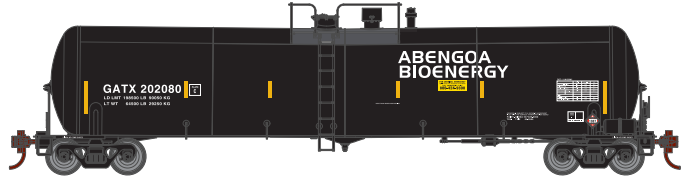

HO 30,000 Gallon Ethanol Tank Car Orders Due: 08.28.20

Announced 07.31.20

ETA: July 2021

Midwest Ethanol Transport

New paint schemes!

Midwest Ethanol Transport

- ATH29874 HO RTR 30,000 Gallon Ethanol Tank Car, MWTX #112618
- ATH29878 HO RTR 30,000 Gallon Ethanol Tank Car, MWTX (3-Pack)
- ATH29879 HO RTR 30,000 Gallon Ethanol Tank Car, MWTX (3-Pack)
- ATH29880 HO RTR 30,000 Gallon Ethanol Tank Car, MWTX (3-Pack)

- ATH29875 HO RTR 30,000 Gallon Ethanol Tank Car, MWTX #112680
 - ATH29876 HO RTR 30,000 Gallon Ethanol Tank Car, MWTX #112690
 - ATH29877 HO RTR 30,000 Gallon Ethanol Tank Car, MWTX #112733
- Glossier painted cars with smaller logos to match prototype look; mixed in service with large logo cars.

ADMX

- ATH29881 HO RTR 30,000 Gallon Ethanol Tank Car, ADMX #30719
- ATH29882 HO RTR 30,000 Gallon Ethanol Tank Car, ADMX (3-Pack)
- ATH29883 HO RTR 30,000 Gallon Ethanol Tank Car, ADMX (3-Pack)
- ATH29884 HO RTR 30,000 Gallon Ethanol Tank Car, ADMX (3-Pack)

GATX

- ATH29885 HO RTR 30,000 Gallon Ethanol Tank Car, GATX #202080
- ATH29886 HO RTR 30,000 Gallon Ethanol Tank Car, GATX (3-Pack)
- ATH29887 HO RTR 30,000 Gallon Ethanol Tank Car, GATX (3-Pack)
- ATH29888 HO RTR 30,000 Gallon Ethanol Tank Car, GATX (3-Pack)