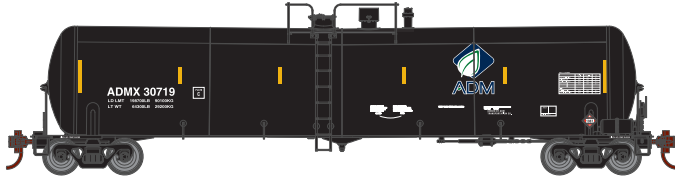

HO 30,000 Gallon Ethanol Tank Car Orders Due: 08.28.20

Announced 07.31.20

ETA: July 2021

Midwest Ethanol Transport

New paint schemes!

Midwest Ethanol Transport

- ATH29874 HO RTR 30,000 Gallon Ethanol Tank Car, MWTX #112618
- ATH29878 HO RTR 30,000 Gallon Ethanol Tank Car, MWTX (3-Pack)
- ATH29879 HO RTR 30,000 Gallon Ethanol Tank Car, MWTX (3-Pack)
- ATH29880 HO RTR 30,000 Gallon Ethanol Tank Car, MWTX (3-Pack)

- ATH29875 HO RTR 30,000 Gallon Ethanol Tank Car, MWTX #112680
 - ATH29876 HO RTR 30,000 Gallon Ethanol Tank Car, MWTX #112690
 - ATH29877 HO RTR 30,000 Gallon Ethanol Tank Car, MWTX #112733
- Glossier painted cars with smaller logos to match prototype look; mixed in service with large logo cars.

ADMX

- ATH29881 HO RTR 30,000 Gallon Ethanol Tank Car, ADMX #30719
- ATH29882 HO RTR 30,000 Gallon Ethanol Tank Car, ADMX (3-Pack)
- ATH29883 HO RTR 30,000 Gallon Ethanol Tank Car, ADMX (3-Pack)
- ATH29884 HO RTR 30,000 Gallon Ethanol Tank Car, ADMX (3-Pack)

GATX

- ATH29885 HO RTR 30,000 Gallon Ethanol Tank Car, GATX #202080
- ATH29886 HO RTR 30,000 Gallon Ethanol Tank Car, GATX (3-Pack)
- ATH29887 HO RTR 30,000 Gallon Ethanol Tank Car, GATX (3-Pack)
- ATH29888 HO RTR 30,000 Gallon Ethanol Tank Car, GATX (3-Pack)