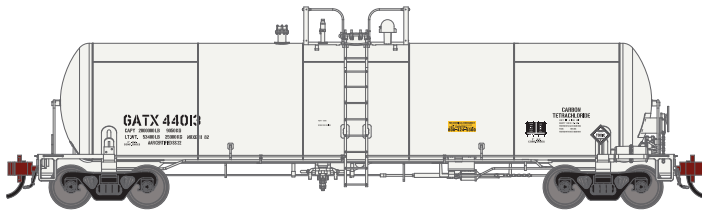

GATX / White

ATHG-1303 GATX #44013 Era: 1974+
 ATHG-1304 GATX #44027
 ATHG-1305 GATX #44030

Reagent Chemical & Research

ATHG-1306 RCRX #1144 Era: 1990+
 ATHG-1307 RCRX #1150
 ATHG-1308 RCRX #1177

Relco Tank Line

MODEL FEATURES:

- Fully-assembled and ready to run out of the box
- All models are representative of prototypical paint schemes
- Weighted for trouble-free operation
- Body mounted McHenry operating scale knuckle couplers
- 70 or 100-ton Roller Bearing trucks with animated spinning bearing caps per prototype
- Machined metal wheels with RP25 contours operate on all popular brands of track
- Window packaging for easy viewing plus interior plastic blister safely holds the model for convenient storage
- Highly-detailed, injection-molded body
- Separately applied brake wheel and ladders
- Painted and printed for realistic decoration
- Replacement parts available