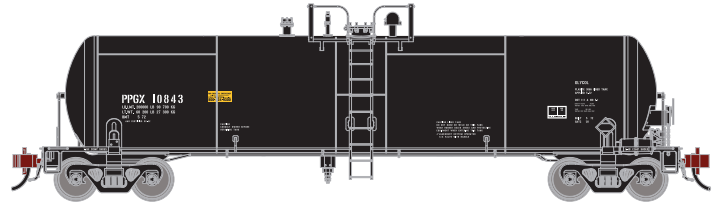

PPG Industries

ATHG-1312 PPGX #10843 Era: 1972+
ATHG-1313 PPGX #10854
ATHG-1314 PPGX #10877