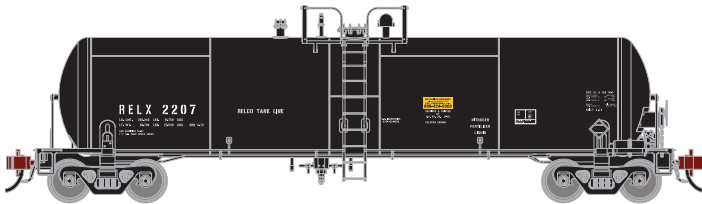

GATX / White

ATHG-1303 GATX #44013 Era: 1974+
 ATHG-1304 GATX #44027
 ATHG-1305 GATX #44030

Reagent Chemical & Research

ATHG-1306 RCRX #1144 Era: 1990+
 ATHG-1307 RCRX #1150
 ATHG-1308 RCRX #1177

Relco Tank Line

MODEL FEATURES:

- Fully-assembled and ready to run out of the box
- All models are representative of prototypical paint schemes
- Weighted for trouble-free operation
- Body mounted McHenry operating scale knuckle couplers
- 70 or 100-ton Roller Bearing trucks with animated spinning bearing caps per prototype
- Machined metal wheels with RP25 contours operate on all popular brands of track
- Window packaging for easy viewing plus interior plastic blister safely holds the model for convenient storage
- Highly-detailed, injection-molded body
- Separately applied brake wheel and ladders
- Painted and printed for realistic decoration
- Replacement parts available