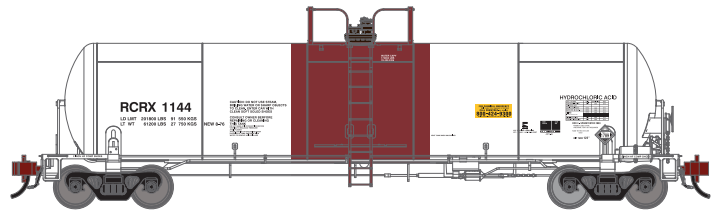

Reagent Chemical & Research

ATHG-1306 RCRX #1144 Era: 1990+
ATHG-1307 RCRX #1150
ATHG-1308 RCRX #1177