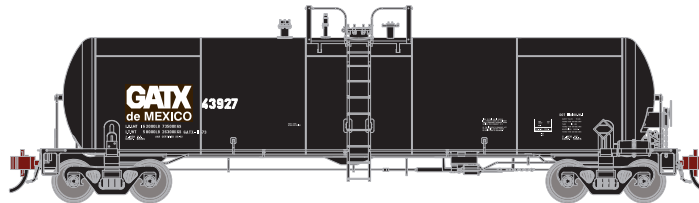

GATX de Mexico

ATHG-1315 GATX #43927 Era: 1970s+
ATHG-1316 GATX #43941
ATHG-1317 GATX #43955

MODEL FEATURES:

- Fully-assembled and ready to run out of the box
- All models are representative of prototypical paint schemes
- Weighted for trouble-free operation
- Body mounted McHenry operating scale knuckle couplers
- 70 or 100-ton Roller Bearing trucks with animated spinning bearing caps per prototype
- Machined metal wheels with RP25 contours operate on all popular brands of track
- Window packaging for easy viewing plus interior plastic blister safely holds the model for convenient storage
- Highly-detailed, injection-molded body
- Separately applied brake wheel and ladders
- Painted and printed for realistic decoration
- Replacement parts available

$54.99 INDIVIDUAL

These items are subject to Horizon's MAP policy

Orders Due: 01.26.24

ETA: MAY 2025