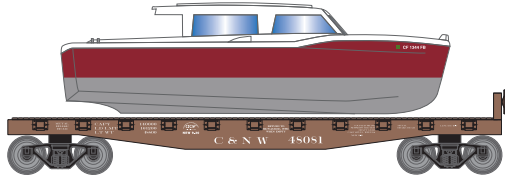

Chicago & North Western

RND1028 HO RND 40' Flat Car with Red Boat, CNW #48081
RND1029 HO RND 40' Flat Car with Blue Boat, CNW #47362

Spokane, Portland & Seattle

RND1030 HO RND 40' Flat Car with White Boat, SP&S #32036
RND1038 HO RND 40' Flat Car with Red Boat, SP&S #32041

Southern Pacific

RND1039 HO RND 40' Flat Car with Blue Boat, SP/T&NO #24655
RND1040 HO RND 40' Flat Car with White Boat, SP/T&NO #24736

Texas & Pacific

RND1047 HO RND 40' Flat Car with Red Boat, T&P #5298
RND1048 HO RND 40' Flat Car with Blue Boat, T&P #5327

New York Central

RND1049 HO RND 40' Flat Car with White Boat, NYC #496000
RND1050 HO RND 40' Flat Car with Red Boat, NYC #496157

Florida East Coast

RND1053 HO RND 40' Flat Car with Blue Boat, FEC #7186
RND1055 HO RND 40' Flat Car with White Boat, FEC #7043

All Road Names

MODEL FEATURES:

- Removable boat load; armed forced boats feature unique hull numbers and/or names as appropriate
- Fully-assembled and ready to run
- Separate brake wheel
- Weighted for trouble-free operation
- Window packaging for easy viewing
- Machined metal wheels with RP25 contours operate on all popular brands of track
- Highly-detailed, injection-molded body
- Painted and printed for realistic decoration
- Body mounted McHenry operating scale knuckle couplers
- Interior plastic blister carton safely holds model for convenient storage
 - Minimum radius: 18"