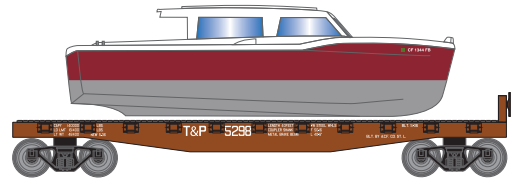

Chicago & North Western

RND1028 HO RND 40' Flat Car with Red Boat, CNW #48081
RND1029 HO RND 40' Flat Car with Blue Boat, CNW #47362

Spokane, Portland & Seattle

RND1030 HO RND 40' Flat Car with White Boat, SP&S #32036
RND1038 HO RND 40' Flat Car with Red Boat, SP&S #32041

Southern Pacific

RND1039 HO RND 40' Flat Car with Blue Boat, SP/T&NO #24655
RND1040 HO RND 40' Flat Car with White Boat, SP/T&NO #24736

Texas & Pacific

RND1047 HO RND 40' Flat Car with Red Boat, T&P #5298
RND1048 HO RND 40' Flat Car with Blue Boat, T&P #5327

New York Central

RND1049 HO RND 40' Flat Car with White Boat, NYC #496000
RND1050 HO RND 40' Flat Car with Red Boat, NYC #496157

Florida East Coast

RND1053 HO RND 40' Flat Car with Blue Boat, FEC #7186
RND1055 HO RND 40' Flat Car with White Boat, FEC #7043

All Road Names

MODEL FEATURES:

- Removable boat load; armed forced boats feature unique hull numbers and/or names as appropriate
- Fully-assembled and ready to run
- Separate brake wheel
- Weighted for trouble-free operation
- Window packaging for easy viewing
- Machined metal wheels with RP25 contours operate on all popular brands of track
- Highly-detailed, injection-molded body
- Painted and printed for realistic decoration
- Body mounted McHenry operating scale knuckle couplers
- Interior plastic blister carton safely holds model for convenient storage
 - Minimum radius: 18"