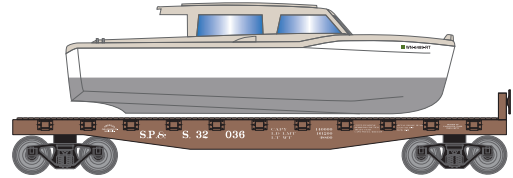

Chicago & North Western

RND1028 HO RND 40' Flat Car with Red Boat, CNW #48081
RND1029 HO RND 40' Flat Car with Blue Boat, CNW #47362

Spokane, Portland & Seattle

RND1030 HO RND 40' Flat Car with White Boat, SP&S #32036
RND1038 HO RND 40' Flat Car with Red Boat, SP&S #32041

Southern Pacific

RND1039 HO RND 40' Flat Car with Blue Boat, SP/T&NO #24655
RND1040 HO RND 40' Flat Car with White Boat, SP/T&NO #24736

Texas & Pacific

RND1047 HO RND 40' Flat Car with Red Boat, T&P #5298
RND1048 HO RND 40' Flat Car with Blue Boat, T&P #5327

All Road Names

MODEL FEATURES:

- Removable boat load; armed forced boats feature unique hull numbers and/or names as appropriate
- Fully-assembled and ready to run
- Separate brake wheel
- Weighted for trouble-free operation
- Window packaging for easy viewing
- Machined metal wheels with RP25 contours operate on all popular brands of track
- Highly-detailed, injection-molded body
- Painted and printed for realistic decoration
- Body mounted McHenry operating scale knuckle couplers
- Interior plastic blister carton safely holds model for convenient storage
 - Minimum radius: 18"