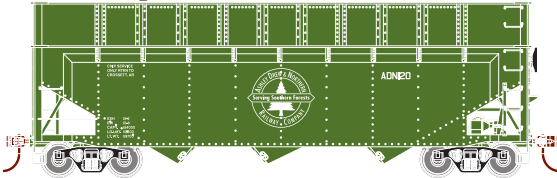

HO 40' Woodchip Hopper with Loads

Announced 06.26.20
Orders Due: 07.31.20

ETA: June 2021

Ashley Drew & Northern

ATH76561 HO RTR 40' Wood Chip Hopper, AD&N #120
ATH76562 HO RTR 40' Wood Chip Hopper, AD&N #(4)
ATH76563 HO RTR 40' Wood Chip Hopper, AD&N #(4)