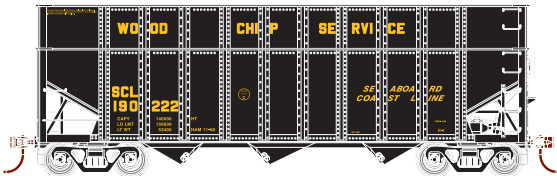

Seaboard Coast Line

ATH76573 HO RTR 40' Wood Chip Hopper, SCL #190222
ATH76574 HO RTR 40' Wood Chip Hopper, SCL #(4)
ATH76575 HO RTR 40' Wood Chip Hopper, SCL #(4)