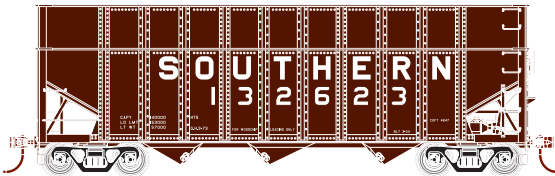

Southern

ATH76576 HO RTR 40' Wood Chip Hopper, SOU #132623
ATH76577 HO RTR 40' Wood Chip Hopper, SOU #(4)
ATH76578 HO RTR 40' Wood Chip Hopper, SOU #(4)

All Road Names

MODEL FEATURES:

- Wood chip extension
- Decorated models fully-assembled and ready to run out of the box
- Separately applied wire grab irons on and ladders
- Machined metal wheels
- Body mounted McHenry operating scale knuckle couplers
- Wheels with RP25 contours operate on all popular brands of track
- 4-packs available for all road names with 4 different numbers (also different than the single car numbers).
- Removable wood chip load
- Highly-detailed, injection-molded body
- Separately applied brake wheel
- Weighted for trouble free operation
- Replacement parts available
- Minimum radius: 15"