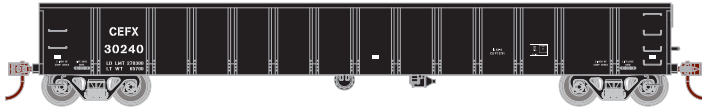

RTR HO 52' Mill Gondola

Announced 05.28.21
Orders Due: **06.25.21**
ETA: June 2022

CIT Group

ATH8376   CEFX #30240
ATH8377   CEFX #30258
ATH8378   CEFX #30265
ATH8379   CEFX #1 (3)