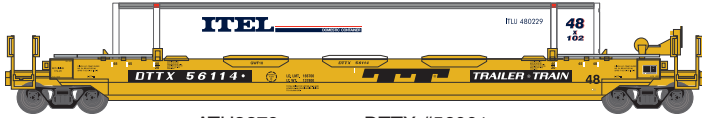

N-Scale 48' Husky Stack Well Car

Announced 03.26.21
Orders Due: 04.30.21
ETA: April 2022

Trailer Train

ATH3279	DTTX #56001	Era: 1980s+
ATH3280	DTTX #56068	
ATH3281	DTTX #56109	
ATH3291	DTTX #56114 w/48' ITEL Container	

Northwest Container

ATH3288	NWCX #979	Era: 1980s+
ATH3289	NWCX #981	
ATH3290	NWCX #984	
ATH3294	NWCX #977 w/48' Conquest Container	

All Road Names

MODEL FEATURES - 48' HUSKY STACK WELL CAR:

- Fully assembled and ready-to-run
- Separately applied brake rigging and brake wheel
- Precision machined metal wheels
- Operates on Code 80 and 55 rail
- Car with container includes one 48' Container with different number than the 3-packs, sold separately
- Etched metal walkways
- Screw mounted trucks
- McHenry® knuckle spring couplers
- Minimum radius: 11"