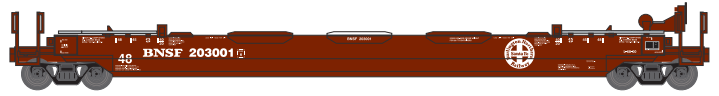

BNSF Railway

ATH3282	BNSF #203001	Era: 1995+
ATH3283	BNSF #203005	
ATH3284	BNSF #203010	
ATH3292	BNSF #203003 w/48' XTRA Container