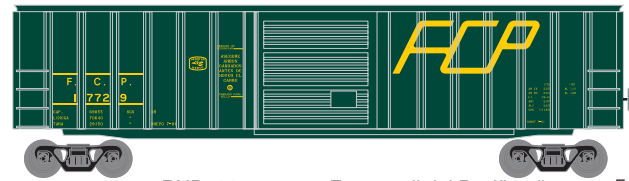

Ferrocarril del Pacifico

RND1265 Ferrocarril del Pacifico #17729 Era: 1970s+
RND1266 Ferrocarril del Pacifico #17732
RND1268 Ferrocarril del Pacifico #17737