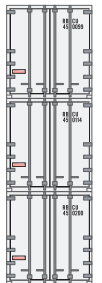

RTR HO 48' Container

Announced 03.26.21
Orders Due: 04.30.21

ETA: April 2022

Conquest

ATH27688
ATH27689
Conquest #1 (3)
Conquest #2 (3)

Era: 1990s+

CSX

ATH27690
ATH27691
CSX #1 (3)
CSX #2 (3)

Era: 1990s+

Rail Bridge

ATH27692
ATH27693
Rail Bridge #1 (3)
Rail Bridge #2 (3)

Era: 1990s+

ITEL

ATH27694
ATH27695
ITEL #1 (3)
ITEL #2 (3)

Era: 1990s+

BNSF

ATH27696
ATH27697
BNSF #1 (3)
BNSF #2 (3)

Era: 1995+

XTRA

ATH27698
ATH27699
XTRA #1 (3)
XTRA #2 (3)

Era: 1990s+

All Road Names

MODEL FEATURES:

- Fully assembled
- Easily stackable
- Each container is individually numbered
- Goes perfectly with the Husky Stack Car, also available in this announcement.