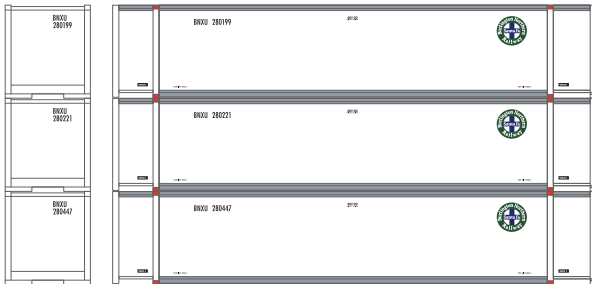

Era: 1990s+

Rail Bridge

ATH27692
ATH27693
Rail Bridge #1 (3)
Rail Bridge #2 (3)

Era: 1990s+

ITEL

ATH27694
ATH27695
ITEL #1 (3)
ITEL #2 (3)

Era: 1990s+

BNSF

ATH27696
ATH27697
BNSF #1 (3)
BNSF #2 (3)

Era: 1995+

XTRA

ATH27698
ATH27699
XTRA #1 (3)
XTRA #2 (3)

Era: 1990s+

All Road Names

MODEL FEATURES:

- Fully assembled
- Easily stackable
- Each container is individually numbered
- Goes perfectly with the Husky Stack Car, also available in this announcement.