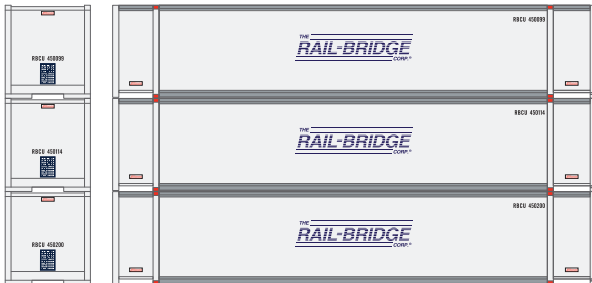

RTR HO 48' Container

Announced 03.26.21
Orders Due: 04.30.21

ETA: April 2022

Conquest

ATH27688
ATH27689
Conquest #1 (3)
Conquest #2 (3)

Era: 1990s+

CSX

ATH27690
ATH27691
CSX #1 (3)
CSX #2 (3)

Era: 1990s+

Rail Bridge

ATH27692
ATH27693
Rail Bridge #1 (3)
Rail Bridge #2 (3)

Era: 1990s+

ITEL

ATH27694
ATH27695
ITEL #1 (3)
ITEL #2 (3)

Era: 1990s+

BNSF

ATH27696
ATH27697
BNSF #1 (3)
BNSF #2 (3)

Era: 1995+

XTRA

ATH27698
ATH27699
XTRA #1 (3)
XTRA #2 (3)

Era: 1990s+

All Road Names

MODEL FEATURES:

- Fully assembled
- Easily stackable
- Each container is individually numbered
- Goes perfectly with the Husky Stack Car, also available in this announcement.