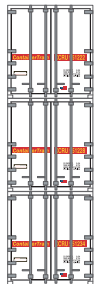

Era: 1990s+

Rail Bridge

ATH27692
ATH27693
Rail Bridge #1 (3)
Rail Bridge #2 (3)

Era: 1990s+

ITEL

ATH27694
ATH27695
ITEL #1 (3)
ITEL #2 (3)

Era: 1990s+

BNSF

ATH27696
ATH27697
BNSF #1 (3)
BNSF #2 (3)

Era: 1995+

XTRA

ATH27698
ATH27699
XTRA #1 (3)
XTRA #2 (3)

Era: 1990s+

All Road Names

MODEL FEATURES:

- Fully assembled
- Easily stackable
- Each container is individually numbered
- Goes perfectly with the Husky Stack Car, also available in this announcement.