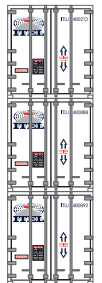

RTR HO 48' Container

Announced 03.26.21
Orders Due: 04.30.21

ETA: April 2022

Conquest

ATH27688
ATH27689
Conquest #1 (3)
Conquest #2 (3)

Era: 1990s+

CSX

ATH27690
ATH27691
CSX #1 (3)
CSX #2 (3)

Era: 1990s+

Rail Bridge

ATH27692
ATH27693
Rail Bridge #1 (3)
Rail Bridge #2 (3)

Era: 1990s+

ITEL

ATH27694
ATH27695
ITEL #1 (3)
ITEL #2 (3)

Era: 1990s+

BNSF

ATH27696
ATH27697
BNSF #1 (3)
BNSF #2 (3)

Era: 1995+

XTRA

ATH27698
ATH27699
XTRA #1 (3)
XTRA #2 (3)

Era: 1990s+

All Road Names

MODEL FEATURES:

- Fully assembled
- Easily stackable
- Each container is individually numbered
- Goes perfectly with the Husky Stack Car, also available in this announcement.