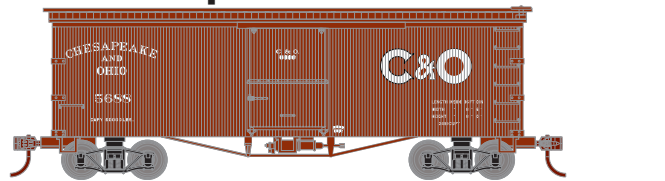

ROUNDHOUSE HO 36' Old Time Box Car

Announced 01.29.21
Orders Due: 02.26.21
ETA: January 2022

Cotton Belt*

RND1150 STLSW #16795 Era: 1900s+
RND1151 STLSW #16796
RND1152 STLSW #16797

Santa Fe

RND1153 ATSF #24298 Era: 1900s+
RND1154 ATSF #24521
RND1155 ATSF #24525

New York Ontario & Western

RND1156 NYOW #5002 Era: 1900s+
RND1157 NYOW #5005
RND1158 NYOW #5011

Chesapeake & Ohio

RND1159 CO #5688 Era: 1900s+
RND1165 CO #6340
RND1166 CO #6355

Nickle Plate Road

RND1167 NKP #10583 Era: 1900s+
RND1168 NKP #10589
RND1170 NKP #10724

Missouri-Kansas-Texas

RND1171 MKT #75590 Era: 1900s+
RND1172 MKT #75595
RND1173 MKT #75598

All Road Names

MODEL FEATURES:

- All models are representative of prototypical paint schemes
- Fully-assembled and ready to run out of the box
- Separately applied brake wheel
- Weighted for trouble free operation
- Machined metal wheels with RP25 contours operate on all popular brands of track
- Archbar 50-ton trucks with 33" wheels
- Highly-detailed, injection-molded body
- Body mounted McHenry operating scale knuckle couplers
- Minimum radius: 18"