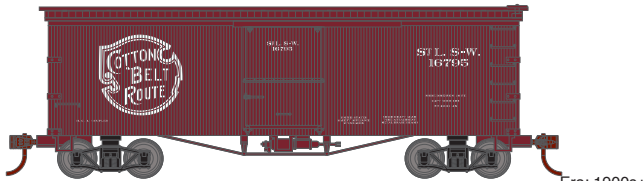

ROUNDHOUSE HO 36' Old Time Box Car

Announced 01.29.21
Orders Due: 02.26.21
ETA: January 2022

Cotton Belt*

RND1150 STLSW #16795 Era: 1900s+
RND1151 STLSW #16796
RND1152 STLSW #16797

Santa Fe

RND1153 ATSF #24298 Era: 1900s+
RND1154 ATSF #24521
RND1155 ATSF #24525

Missouri-Kansas-Texas

RND1171 MKT #75590 Era: 1900s+
RND1172 MKT #75595
RND1173 MKT #75598

All Road Names

MODEL FEATURES:

- All models are representative of prototypical paint schemes
- Fully-assembled and ready to run out of the box
- Separately applied brake wheel
- Weighted for trouble free operation
- Machined metal wheels with RP25 contours operate on all popular brands of track
- Archbar 50-ton trucks with 33" wheels
- Highly-detailed, injection-molded body
- Body mounted McHenry operating scale knuckle couplers
- Minimum radius: 18"