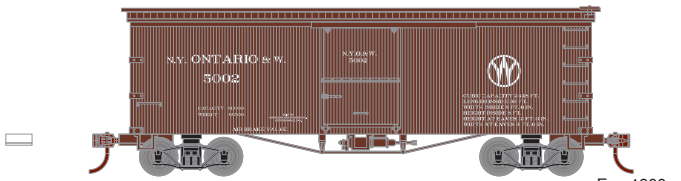

New York Ontario & Western

RND1156 NYOW #5002 Era: 1900s+
RND1157 NYOW #5005
RND1158 NYOW #5011