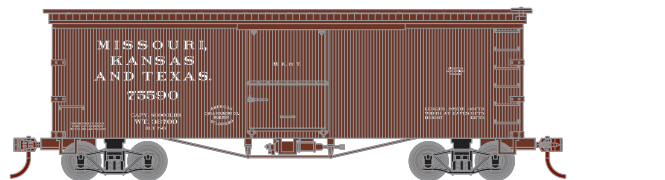

ROUNDHOUSE HO 36' Old Time Box Car

Announced 01.29.21
Orders Due: 02.26.21
ETA: January 2022

Cotton Belt*

RND1150 STLSW #16795 Era: 1900s+
RND1151 STLSW #16796
RND1152 STLSW #16797

Santa Fe

RND1153 ATSF #24298 Era: 1900s+
RND1154 ATSF #24521
RND1155 ATSF #24525

New York Ontario & Western

RND1156 NYOW #5002 Era: 1900s+
RND1157 NYOW #5005
RND1158 NYOW #5011

Chesapeake & Ohio

RND1159 CO #5688 Era: 1900s+
RND1165 CO #6340
RND1166 CO #6355

Nickle Plate Road

RND1167 NKP #10583 Era: 1900s+
RND1168 NKP #10589
RND1170 NKP #10724

Missouri-Kansas-Texas

RND1171 MKT #75590 Era: 1900s+
RND1172 MKT #75595
RND1173 MKT #75598

All Road Names

MODEL FEATURES:

- All models are representative of prototypical paint schemes
- Fully-assembled and ready to run out of the box
- Separately applied brake wheel
- Weighted for trouble free operation
- Machined metal wheels with RP25 contours operate on all popular brands of track
- Archbar 50-ton trucks with 33" wheels
- Highly-detailed, injection-molded body
- Body mounted McHenry operating scale knuckle couplers
- Minimum radius: 18"