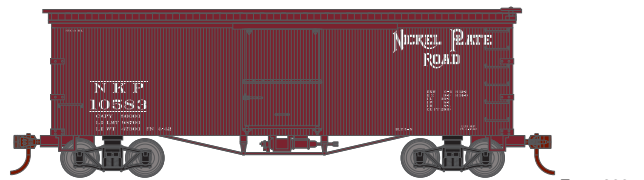

ROUNDHOUSE HO 36' Old Time Box Car

Announced 01.29.21
Orders Due: 02.26.21
ETA: January 2022

Cotton Belt*

RND1150 STLSW #16795 Era: 1900s+
RND1151 STLSW #16796
RND1152 STLSW #16797

Santa Fe

RND1153 ATSF #24298 Era: 1900s+
RND1154 ATSF #24521
RND1155 ATSF #24525

New York Ontario & Western

RND1156 NYOW #5002 Era: 1900s+
RND1157 NYOW #5005
RND1158 NYOW #5011

Chesapeake & Ohio

RND1159 CO #5688 Era: 1900s+
RND1165 CO #6340
RND1166 CO #6355

Nickle Plate Road

RND1167 NKP #10583 Era: 1900s+
RND1168 NKP #10589
RND1170 NKP #10724

Missouri-Kansas-Texas

RND1171 MKT #75590 Era: 1900s+
RND1172 MKT #75595
RND1173 MKT #75598

All Road Names

MODEL FEATURES:

- All models are representative of prototypical paint schemes
- Fully-assembled and ready to run out of the box
- Separately applied brake wheel
- Weighted for trouble free operation
- Machined metal wheels with RP25 contours operate on all popular brands of track
- Archbar 50-ton trucks with 33" wheels
- Highly-detailed, injection-molded body
- Body mounted McHenry operating scale knuckle couplers
- Minimum radius: 18"