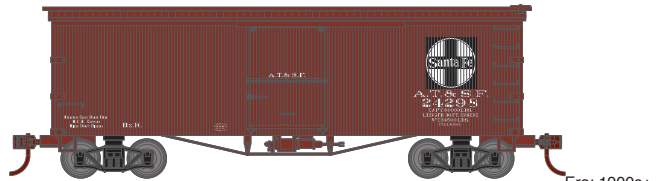

ROUNDHOUSE HO 36' Old Time Box Car

Announced 01.29.21
Orders Due: 02.26.21
ETA: January 2022

Cotton Belt*

RND1150 STLSW #16795 Era: 1900s+
RND1151 STLSW #16796
RND1152 STLSW #16797

Santa Fe

RND1153 ATSF #24298 Era: 1900s+
RND1154 ATSF #24521
RND1155 ATSF #24525

Missouri-Kansas-Texas

RND1171 MKT #75590 Era: 1900s+
RND1172 MKT #75595
RND1173 MKT #75598

All Road Names

MODEL FEATURES:

- All models are representative of prototypical paint schemes
- Fully-assembled and ready to run out of the box
- Separately applied brake wheel
- Weighted for trouble free operation
- Machined metal wheels with RP25 contours operate on all popular brands of track
- Archbar 50-ton trucks with 33" wheels
- Highly-detailed, injection-molded body
- Body mounted McHenry operating scale knuckle couplers
- Minimum radius: 18"