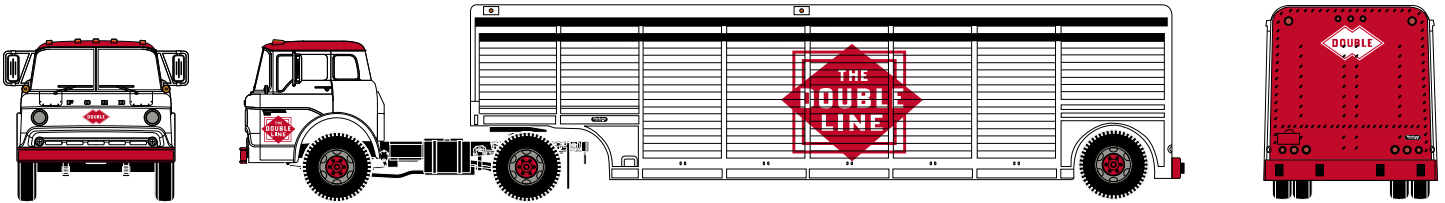

HO Ford C + Beverage Trailer

Announced 12.30.16
Orders Due: 1.27.17

ETA: November 2017

Double Line Soda

ATH91848 HO Ford C Tractor w/Beverage Trailer, Double Line Soda

U. B. Schuiggenpeuken

ATH91849 HO Ford C Tractor w/Beverage Trailer, U.B. Schuiggenpeuken

Country Club

ATH91850 HO Ford C Tractor w/Beverage Trailer, Country Club

Penguin Ginger Ale

ATH91987 HO Ford C Tractor w/Beverage Trailer, Penguin Ginger Ale

Jo-Jo Chocolate Flavored Drink

ATH92000 HO Ford C Tractor w/Beverage Trailer, Jo-Jo Chocolate Flavored Drink

All Ford C Truck + Beverage Trailers

MODEL FEATURES:

- Factory assembled with many detail parts applied

- Molded cab interior with separately applied steering wheel
- Clear window glazing
- Rubber tires
- Ford licensed model