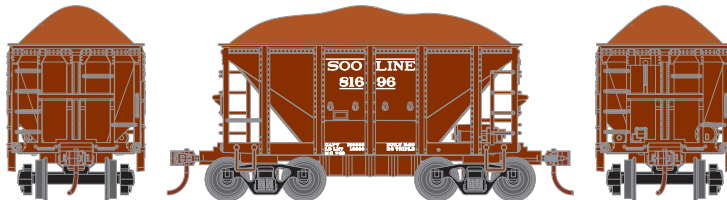

- ___ 87041 Soo Line #81696 (single) $19.98
- ___ 87042 Soo Line 6 Pack #1 $109.98
- ___ 87043 Soo Line 6 Pack #2 $109.98
- ___ 87044 Soo Line 6 Pack #3 $109.98
- ___ 87045 Soo Line 6 Pack #4 $109.98