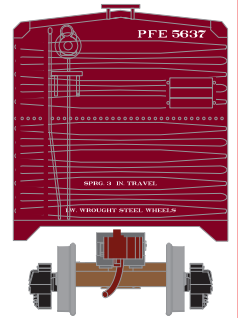

Announced: 12-20-11
Orders Due: 1-20-12
 ETA: August 2012

HO SCALE

40' Steel Reefer

- | | |
|--|----------|
| ___ 71383 Pacific Fruit Express #5637 | \$25.98* |
| ___ 71384 Pacific Fruit Express #5349 | \$25.98* |
| ___ 71385 Pacific Fruit Express #6329 | \$25.98* |
| ___ 71386 Pacific Fruit Express #6783 | \$25.98* |
| ___ 71387 Pacific Fruit Express #7026 | \$25.98* |
| ___ 71388 Pacific Fruit Express #46792 | \$25.98* |
| ___ 71389 Pacific Fruit Express #47345 | \$25.98* |
| ___ 71390 Pacific Fruit Express #47582 | \$25.98* |
| ___ 71399 Pacific Fruit Express #48564 | \$25.98* |

- | | |
|--|----------|
| ___ 71391 Pacific Fruit Express #20043 | \$25.98* |
| ___ 71392 Pacific Fruit Express #20164 | \$25.98* |
| ___ 71393 Pacific Fruit Express #20370 | \$25.98* |
| ___ 71394 Pacific Fruit Express #20418 | \$25.98* |
| ___ 71395 Pacific Fruit Express #20529 | \$25.98* |
| ___ 71396 Pacific Fruit Express #20691 | \$25.98* |
| ___ 71397 Pacific Fruit Express #20807 | \$25.98* |
| ___ 71398 Pacific Fruit Express #20932 | \$25.98* |

Era: 1940s to 1960s

- Razor-sharp printing and painting
- Weighted for optimal performance
- Perfect for small home layouts
- Machined metal wheels
- Fully assembled
- McHenry® scale knuckle spring couplers