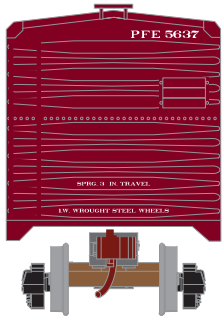

Announced: 12-20-11
Orders Due: 1-20-12
 ETA: August 2012

HO SCALE

40' Steel Reefer

- | | |
|--|----------|
| ___ 71383 Pacific Fruit Express #5637 | \$25.98* |
| ___ 71384 Pacific Fruit Express #5349 | \$25.98* |
| ___ 71385 Pacific Fruit Express #6329 | \$25.98* |
| ___ 71386 Pacific Fruit Express #6783 | \$25.98* |
| ___ 71387 Pacific Fruit Express #7026 | \$25.98* |
| ___ 71388 Pacific Fruit Express #46792 | \$25.98* |
| ___ 71389 Pacific Fruit Express #47345 | \$25.98* |
| ___ 71390 Pacific Fruit Express #47582 | \$25.98* |
| ___ 71399 Pacific Fruit Express #48564 | \$25.98* |

- | | |
|--|----------|
| ___ 71391 Pacific Fruit Express #20043 | \$25.98* |
| ___ 71392 Pacific Fruit Express #20164 | \$25.98* |
| ___ 71393 Pacific Fruit Express #20370 | \$25.98* |
| ___ 71394 Pacific Fruit Express #20418 | \$25.98* |
| ___ 71395 Pacific Fruit Express #20529 | \$25.98* |
| ___ 71396 Pacific Fruit Express #20691 | \$25.98* |
| ___ 71397 Pacific Fruit Express #20807 | \$25.98* |
| ___ 71398 Pacific Fruit Express #20932 | \$25.98* |

Era: 1940s to 1960s

- Razor-sharp printing and painting
- Weighted for optimal performance
- Perfect for small home layouts
- Machined metal wheels
- Fully assembled
- McHenry® scale knuckle spring couplers