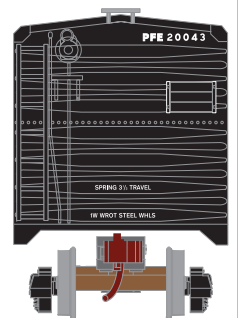

Announced: 12-20-11
Orders Due: 1-20-12
 ETA: August 2012

HO SCALE

40' Steel Reefer

- | | |
|--|----------|
| ___ 71383 Pacific Fruit Express #5637 | \$25.98* |
| ___ 71384 Pacific Fruit Express #5349 | \$25.98* |
| ___ 71385 Pacific Fruit Express #6329 | \$25.98* |
| ___ 71386 Pacific Fruit Express #6783 | \$25.98* |
| ___ 71387 Pacific Fruit Express #7026 | \$25.98* |
| ___ 71388 Pacific Fruit Express #46792 | \$25.98* |
| ___ 71389 Pacific Fruit Express #47345 | \$25.98* |
| ___ 71390 Pacific Fruit Express #47582 | \$25.98* |
| ___ 71399 Pacific Fruit Express #48564 | \$25.98* |

- | | |
|--|----------|
| ___ 71391 Pacific Fruit Express #20043 | \$25.98* |
| ___ 71392 Pacific Fruit Express #20164 | \$25.98* |
| ___ 71393 Pacific Fruit Express #20370 | \$25.98* |
| ___ 71394 Pacific Fruit Express #20418 | \$25.98* |
| ___ 71395 Pacific Fruit Express #20529 | \$25.98* |
| ___ 71396 Pacific Fruit Express #20691 | \$25.98* |
| ___ 71397 Pacific Fruit Express #20807 | \$25.98* |
| ___ 71398 Pacific Fruit Express #20932 | \$25.98* |

Era: 1940s to 1960s

- Razor-sharp printing and painting
- Weighted for optimal performance
- Perfect for small home layouts
- Machined metal wheels
- Fully assembled
- McHenry® scale knuckle spring couplers