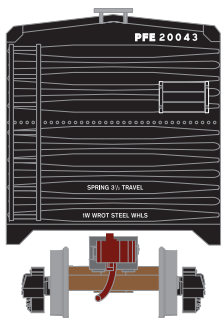

Announced: 12-20-11
Orders Due: 1-20-12
 ETA: August 2012

HO SCALE

40' Steel Reefer

- | | |
|--|----------|
| ___ 71383 Pacific Fruit Express #5637 | \$25.98* |
| ___ 71384 Pacific Fruit Express #5349 | \$25.98* |
| ___ 71385 Pacific Fruit Express #6329 | \$25.98* |
| ___ 71386 Pacific Fruit Express #6783 | \$25.98* |
| ___ 71387 Pacific Fruit Express #7026 | \$25.98* |
| ___ 71388 Pacific Fruit Express #46792 | \$25.98* |
| ___ 71389 Pacific Fruit Express #47345 | \$25.98* |
| ___ 71390 Pacific Fruit Express #47582 | \$25.98* |
| ___ 71399 Pacific Fruit Express #48564 | \$25.98* |

- | | |
|--|----------|
| ___ 71391 Pacific Fruit Express #20043 | \$25.98* |
| ___ 71392 Pacific Fruit Express #20164 | \$25.98* |
| ___ 71393 Pacific Fruit Express #20370 | \$25.98* |
| ___ 71394 Pacific Fruit Express #20418 | \$25.98* |
| ___ 71395 Pacific Fruit Express #20529 | \$25.98* |
| ___ 71396 Pacific Fruit Express #20691 | \$25.98* |
| ___ 71397 Pacific Fruit Express #20807 | \$25.98* |
| ___ 71398 Pacific Fruit Express #20932 | \$25.98* |

Era: 1940s to 1960s

- Razor-sharp printing and painting
- Weighted for optimal performance
- Perfect for small home layouts
- Machined metal wheels
- Fully assembled
- McHenry® scale knuckle spring couplers