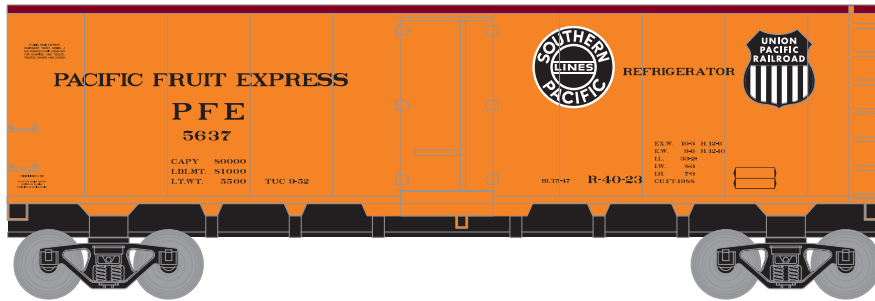

Announced: 12-20-11
Orders Due: 1-20-12
 ETA: August 2012

HO SCALE

40' Steel Reefer

- | | |
|--|----------|
| ___ 71383 Pacific Fruit Express #5637 | \$25.98* |
| ___ 71384 Pacific Fruit Express #5349 | \$25.98* |
| ___ 71385 Pacific Fruit Express #6329 | \$25.98* |
| ___ 71386 Pacific Fruit Express #6783 | \$25.98* |
| ___ 71387 Pacific Fruit Express #7026 | \$25.98* |
| ___ 71388 Pacific Fruit Express #46792 | \$25.98* |
| ___ 71389 Pacific Fruit Express #47345 | \$25.98* |
| ___ 71390 Pacific Fruit Express #47582 | \$25.98* |
| ___ 71399 Pacific Fruit Express #48564 | \$25.98* |

- | | |
|--|----------|
| ___ 71391 Pacific Fruit Express #20043 | \$25.98* |
| ___ 71392 Pacific Fruit Express #20164 | \$25.98* |
| ___ 71393 Pacific Fruit Express #20370 | \$25.98* |
| ___ 71394 Pacific Fruit Express #20418 | \$25.98* |
| ___ 71395 Pacific Fruit Express #20529 | \$25.98* |
| ___ 71396 Pacific Fruit Express #20691 | \$25.98* |
| ___ 71397 Pacific Fruit Express #20807 | \$25.98* |
| ___ 71398 Pacific Fruit Express #20932 | \$25.98* |