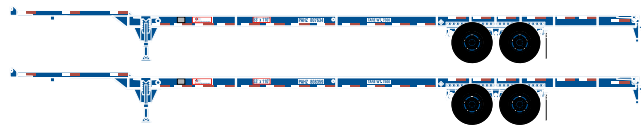

Pacer

Union Pacific*

ATH26594 HO RTR 53' Chassis, Pacer (2-PACK)

ATH26595 HO RTR 53' Chassis, UP (2-PACK)

All Carriers

MODEL FEATURES:

- Fully assembled and ready for your layout
- Razor sharp painting and printing

- Designed to fit the Athearn 53' Container
- Rubber Tires
- Each Chassis individually numbered

$32.98 2-Pack SRP

Visit Your Local Retailer | Visit www.athearn.com | Call 1.800.338.4639

* Union Pacific Licensed Product