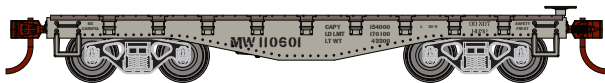

Maintenance of Way

RND84490
RND84491

MW #110601
MW #110612

Era: 1940s+