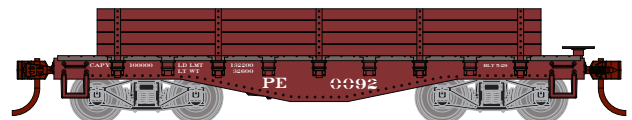

NH #42151
NH #42163

Era: 1940s+

Maintenance of Way

RND84490
RND84491

MW #110601
MW #110612

Era: 1940s+

Pacific Electric*

RND84492
RND84493

PE #0092
PE #0094

Era: 1950s+

MODEL FEATURES:

- Fully-assembled and ready to run
- Separate brake wheel
- Machined metal wheels with RP25 contours
- Body-mounted McHenry® operating scale knuckle couplers
- Weighted for optimum performance
- Highly-detailed, injection-molded body
- Painted and printed for realistic decoration
- Window packaging for easy viewing
- Interior plastic blister safely holds model for convenient storage
- Minimum radius: 15"