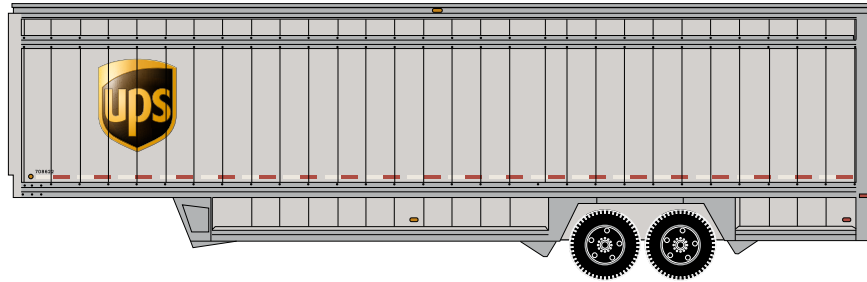

N 40' UPS Drop Sill Trailer

United Parcel Service

Announced 10.28.16
Orders Due: 11.25.16

ETA: September 2017

ATH6900 N 40' Drop Sill Parcel Trailer, Red Ends UPS #86962
 ATH6901 N 40' Drop Sill Parcel Trailer, Red Ends UPS #87041

ATH6906 N 40' Drop Sill Parcel Trailer, No Logo UPS #87969
 ATH6907 N 40' Drop Sill Parcel Trailer, No Logo UPS #87981
 ATH6908 N 40' Drop Sill Parcel Trailer, No Logo UPS #87999

2014 United Parcel Service of America, Inc.
 UPS, the UPS trademark, and the color brown are trademarks of United Parcel Service of America, Inc. Used under license. All rights reserved.

\$24.98SRP

Visit Your Local Retailer | Visit www.athearn.com | Call 1.800.338.4639

N 40' UPS Drop Sill Trailer

United Parcel Service

Announced 10.28.16
Orders Due: 11.25.16

ETA: September 2017

ATH6909
ATH6910
ATH6911

N 40' Drop Sill Parcel Trailer, With Logo UPS #708622
N 40' Drop Sill Parcel Trailer, With Logo UPS #708688
N 40' Drop Sill Parcel Trailer, With Logo UPS #708801

All Road Names

MODEL FEATURES:

- Brand new tooling!
- Painted wheels
- Rubber tires
- Fully-assembled and ready to use out of the box
- Highly-detailed, injection-molded body
- Painted and printed for realistic decoration
- Clear window glazing for easy viewing plus interior plastic blister safely holds the model for convenient storage