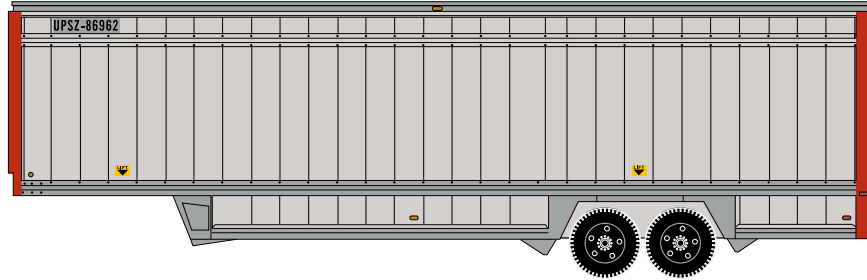

N 40' UPS Drop Sill Trailer

United Parcel Service

Announced 10.28.16
Orders Due: 11.25.16

ETA: September 2017

ATH6900 N 40' Drop Sill Parcel Trailer, Red Ends UPS #86962
 ATH6901 N 40' Drop Sill Parcel Trailer, Red Ends UPS #87041

ATH6902 N 40' Drop Sill Parcel Trailer, Red Stripes UPS #87368
 ATH6903 N 40' Drop Sill Parcel Trailer, Red Stripes UPS #87402

ATH6904 N 40' Drop Sill Parcel Trailer, Yellow Stripes UPS #80461
 ATH6905 N 40' Drop Sill Parcel Trailer, Yellow Stripes UPS #80539

ATH6906 N 40' Drop Sill Parcel Trailer, No Logo UPS #87969
 ATH6907 N 40' Drop Sill Parcel Trailer, No Logo UPS #87981
 ATH6908 N 40' Drop Sill Parcel Trailer, No Logo UPS #87999

2014 United Parcel Service of America, Inc.
 UPS, the UPS trademark, and the color brown are trademarks of United Parcel Service of America, Inc. Used under license. All rights reserved.

N 40' Drop Sill Parcel Trailer, With Logo UPS #708622
N 40' Drop Sill Parcel Trailer, With Logo UPS #708688
N 40' Drop Sill Parcel Trailer, With Logo UPS #708801

All Road Names

MODEL FEATURES:

- Brand new tooling!
- Painted wheels
- Rubber tires
- Fully-assembled and ready to use out of the box
- Highly-detailed, injection-molded body
- Painted and printed for realistic decoration
- Clear window glazing for easy viewing plus interior plastic blister safely holds the model for convenient storage