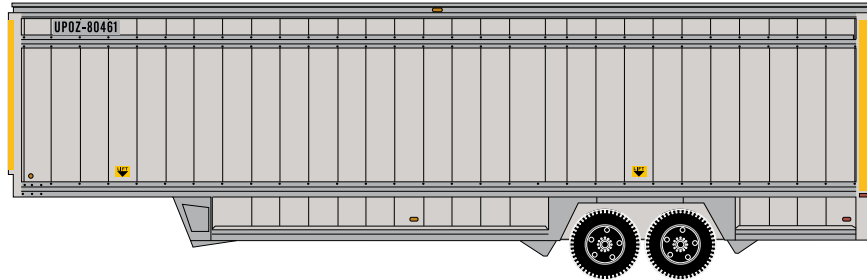

N 40' UPS Drop Sill Trailer

United Parcel Service

Announced 10.28.16
Orders Due: 11.25.16

ETA: September 2017

ATH6900 N 40' Drop Sill Parcel Trailer, Red Ends UPS #86962
 ATH6901 N 40' Drop Sill Parcel Trailer, Red Ends UPS #87041

ATH6902 N 40' Drop Sill Parcel Trailer, Red Stripes UPS #87368
 ATH6903 N 40' Drop Sill Parcel Trailer, Red Stripes UPS #87402

ATH6904 N 40' Drop Sill Parcel Trailer, Yellow Stripes UPS #80461
 ATH6905 N 40' Drop Sill Parcel Trailer, Yellow Stripes UPS #80539

N 40' Drop Sill Parcel Trailer, With Logo UPS #708622
N 40' Drop Sill Parcel Trailer, With Logo UPS #708688
N 40' Drop Sill Parcel Trailer, With Logo UPS #708801

All Road Names

MODEL FEATURES:

- Brand new tooling!
- Painted wheels
- Rubber tires
- Fully-assembled and ready to use out of the box
- Highly-detailed, injection-molded body
- Painted and printed for realistic decoration
- Clear window glazing for easy viewing plus interior plastic blister safely holds the model for convenient storage