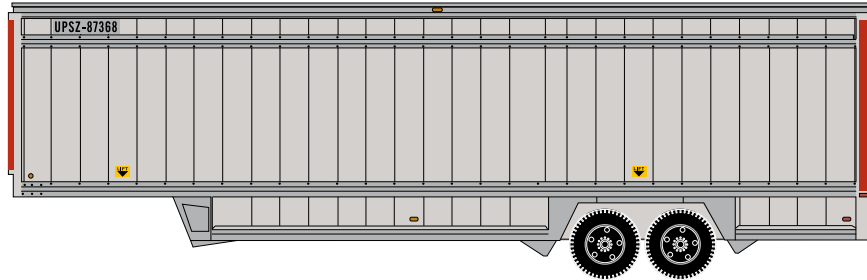

N 40' UPS Drop Sill Trailer

United Parcel Service

Announced 10.28.16
Orders Due: 11.25.16

ETA: September 2017

ATH6900 N 40' Drop Sill Parcel Trailer, Red Ends UPS #86962
 ATH6901 N 40' Drop Sill Parcel Trailer, Red Ends UPS #87041

ATH6902 N 40' Drop Sill Parcel Trailer, Red Stripes UPS #87368
 ATH6903 N 40' Drop Sill Parcel Trailer, Red Stripes UPS #87402

ATH6904 N 40' Drop Sill Parcel Trailer, Yellow Stripes UPS #80461
 ATH6905 N 40' Drop Sill Parcel Trailer, Yellow Stripes UPS #80539

ATH6906 N 40' Drop Sill Parcel Trailer, No Logo UPS #87969
 ATH6907 N 40' Drop Sill Parcel Trailer, No Logo UPS #87981
 ATH6908 N 40' Drop Sill Parcel Trailer, No Logo UPS #87999

2014 United Parcel Service of America, Inc.
 UPS, the UPS trademark, and the color brown are trademarks of United Parcel Service of America, Inc. Used under license. All rights reserved.

N 40' Drop Sill Parcel Trailer, With Logo UPS #708622
N 40' Drop Sill Parcel Trailer, With Logo UPS #708688
N 40' Drop Sill Parcel Trailer, With Logo UPS #708801

All Road Names

MODEL FEATURES:

- Brand new tooling!
- Painted wheels
- Rubber tires
- Fully-assembled and ready to use out of the box
- Highly-detailed, injection-molded body
- Painted and printed for realistic decoration
- Clear window glazing for easy viewing plus interior plastic blister safely holds the model for convenient storage