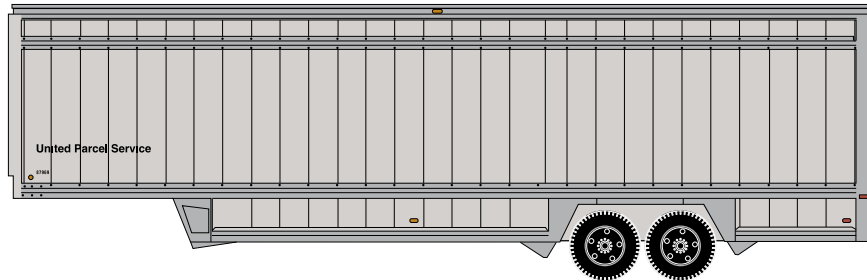

ATH6904 N 40' Drop Sill Parcel Trailer, Yellow Stripes UPS #80461
ATH6905 N 40' Drop Sill Parcel Trailer, Yellow Stripes UPS #80539

2014 United Parcel Service of America, Inc.
UPS, the UPS trademark, and the color brown are trademarks of United Parcel Service of America, Inc. Used under license. All rights reserved.

$24.98SRP

Visit Your Local Retailer | Visit www.athearn.com | Call 1.800.338.4639