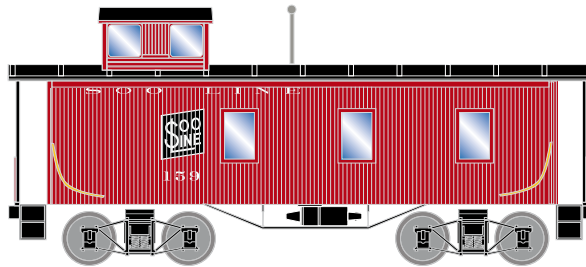

HO 30' 3-Window Caboose

Announced 10.28.16
Orders Due: 11.25.16

ETA: September 2017

Duluth, Winnipeg and Pacific

RND17769

HO 30' 3-Window Caboose, DWP #76938/Bicentennial

Burlington Northern

RND17771
RND17772
RND17773

HO 30' 3-Window Caboose, BN #11018
HO 30' 3-Window Caboose, BN #11059
HO 30' 3-Window Caboose, BN #11068

Canadian Pacific

RND17774
RND17775
RND17776

HO 30' 3-Window Caboose, CPR #436980
HO 30' 3-Window Caboose, CPR #436995
HO 30' 3-Window Caboose, CPR #437002

HO 30' 3-Window Caboose

Announced 10.28.16
Orders Due: 11.25.16

ETA: September 2017

Northern Pacific

RND17781
RND17782
RND17783

HO 30' 3-Window Caboose, NP #1211
HO 30' 3-Window Caboose, NP #1276
HO 30' 3-Window Caboose, NP #1354

Soo Line

RND17784
RND17785
RND17786

HO 30' 3-Window Caboose, SOO #159
HO 30' 3-Window Caboose, SOO #166
HO 30' 3-Window Caboose, SOO #173

Spokane, Portland & Seattle

RND17787
RND17788
RND17789

HO 30' 3-Window Caboose, SP&S #720
HO 30' 3-Window Caboose, SP&S #722
HO 30' 3-Window Caboose, SP&S #729