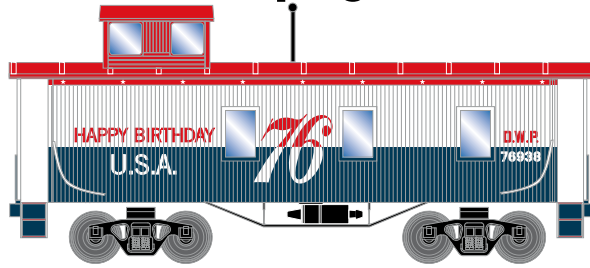

HO 30' 3-Window Caboose

Announced 10.28.16
Orders Due: 11.25.16

ETA: September 2017

Duluth, Winnipeg and Pacific

RND17769

HO 30' 3-Window Caboose, DWP #76938/Bicentennial

Burlington Northern

RND17771
RND17772
RND17773

HO 30' 3-Window Caboose, BN #11018
HO 30' 3-Window Caboose, BN #11059
HO 30' 3-Window Caboose, BN #11068

Canadian Pacific

RND17774
RND17775
RND17776

HO 30' 3-Window Caboose, CPR #436980
HO 30' 3-Window Caboose, CPR #436995
HO 30' 3-Window Caboose, CPR #437002