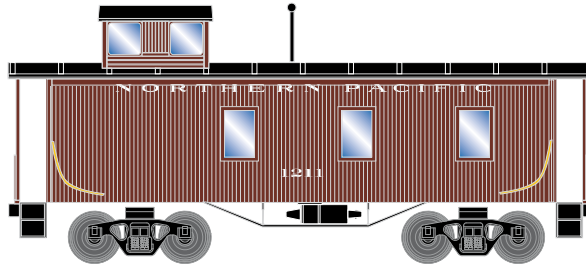

HO 30' 3-Window Caboose

Announced 10.28.16
Orders Due: 11.25.16

ETA: September 2017

Northern Pacific

RND17781
RND17782
RND17783

HO 30' 3-Window Caboose, NP #1211
HO 30' 3-Window Caboose, NP #1276
HO 30' 3-Window Caboose, NP #1354