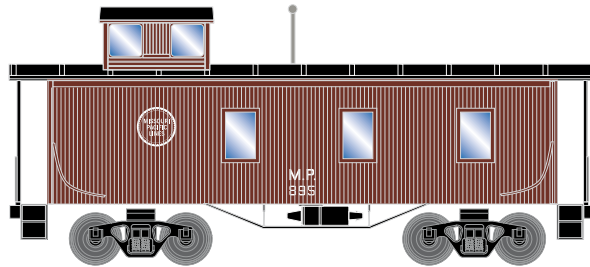

HO 30' 3-Window Caboose

Announced 10.28.16
Orders Due: 11.25.16

ETA: September 2017

Duluth, Winnipeg and Pacific

RND17769

HO 30' 3-Window Caboose, DWP #76938/Bicentennial

Burlington Northern

RND17771
RND17772
RND17773

HO 30' 3-Window Caboose, BN #11018
HO 30' 3-Window Caboose, BN #11059
HO 30' 3-Window Caboose, BN #11068

Canadian Pacific

RND17774
RND17775
RND17776

HO 30' 3-Window Caboose, CPR #436980
HO 30' 3-Window Caboose, CPR #436995
HO 30' 3-Window Caboose, CPR #437002

Missouri Pacific

RND17777
RND17778
RND17779

HO 30' 3-Window Caboose, MP #895
HO 30' 3-Window Caboose, MP #898
HO 30' 3-Window Caboose, MP #900

\$26.98SRP

Visit Your Local Retailer | Visit www.athearn.com | Call 1.800.338.4639