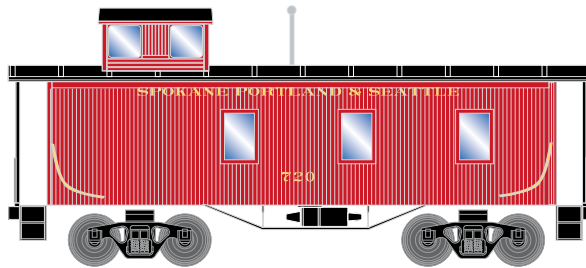

HO 30' 3-Window Caboose, BN #11018
HO 30' 3-Window Caboose, BN #11059
HO 30' 3-Window Caboose, BN #11068

Canadian Pacific

RND17774
RND17775
RND17776

HO 30' 3-Window Caboose, CPR #436980
HO 30' 3-Window Caboose, CPR #436995
HO 30' 3-Window Caboose, CPR #437002

HO 30' 3-Window Caboose

Announced 10.28.16
Orders Due: 11.25.16

ETA: September 2017

Northern Pacific

RND17781
RND17782
RND17783

HO 30' 3-Window Caboose, NP #1211
HO 30' 3-Window Caboose, NP #1276
HO 30' 3-Window Caboose, NP #1354

Soo Line

RND17784
RND17785
RND17786

HO 30' 3-Window Caboose, SOO #159
HO 30' 3-Window Caboose, SOO #166
HO 30' 3-Window Caboose, SOO #173

Spokane, Portland & Seattle

RND17787
RND17788
RND17789

HO 30' 3-Window Caboose, SP&S #720
HO 30' 3-Window Caboose, SP&S #722
HO 30' 3-Window Caboose, SP&S #729