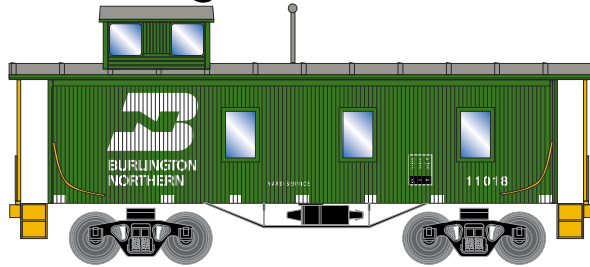

HO 30' 3-Window Caboose

Announced 10.28.16
Orders Due: 11.25.16

ETA: September 2017

Duluth, Winnipeg and Pacific

RND17769

HO 30' 3-Window Caboose, DWP #76938/Bicentennial

Burlington Northern

RND17771
RND17772
RND17773

HO 30' 3-Window Caboose, BN #11018
HO 30' 3-Window Caboose, BN #11059
HO 30' 3-Window Caboose, BN #11068

Canadian Pacific

RND17774
RND17775
RND17776

HO 30' 3-Window Caboose, CPR #436980
HO 30' 3-Window Caboose, CPR #436995
HO 30' 3-Window Caboose, CPR #437002