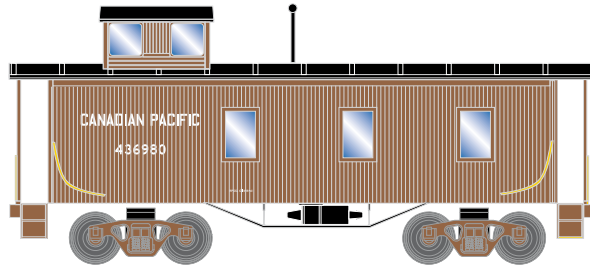

HO 30' 3-Window Caboose

Announced 10.28.16
Orders Due: 11.25.16

ETA: September 2017

Duluth, Winnipeg and Pacific

RND17769

HO 30' 3-Window Caboose, DWP #76938/Bicentennial

Burlington Northern

RND17771
RND17772
RND17773

HO 30' 3-Window Caboose, BN #11018
HO 30' 3-Window Caboose, BN #11059
HO 30' 3-Window Caboose, BN #11068

Canadian Pacific

RND17774
RND17775
RND17776

HO 30' 3-Window Caboose, CPR #436980
HO 30' 3-Window Caboose, CPR #436995
HO 30' 3-Window Caboose, CPR #437002