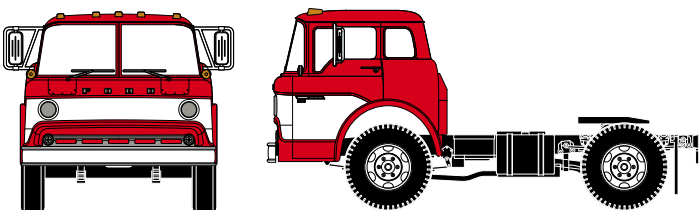

Red & White

ATH10999 HO RTR Ford C Tractor, Red & White