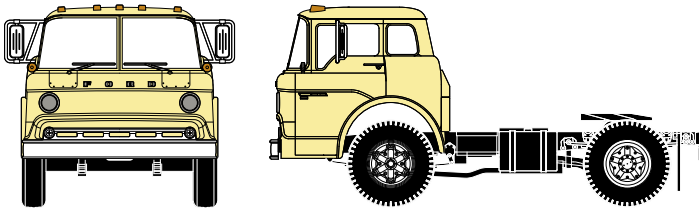

Light Yellow

ATH10997 HO RTR Ford C Tractor, Light Yellow