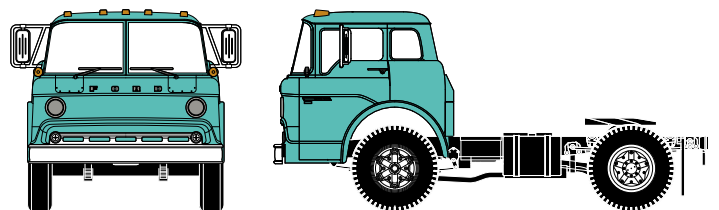

Teal

ATH11000 HO RTR Ford C Tractor, Teal

All Carriers

MODEL FEATURES:

- Factory assembled with many detail parts applied
- Molded cab interior with separately applied steering wheel
- Clear window glazing
- Rubber tires

$22.98 SRP

Visit Your Local Retailer | Visit www.athearn.com | Call 1.800.338.4639