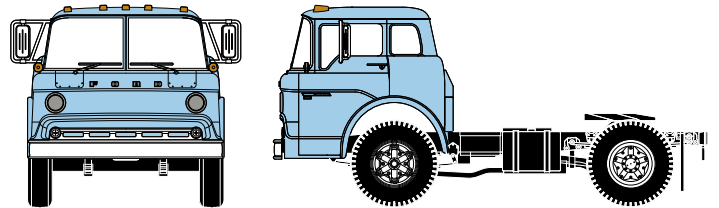

Powder Blue

ATH10998 HO RTR Ford C Tractor, Powder Blue