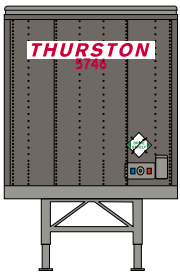

HO 48' Wedge Trailer

Announced 10.27.17
Orders Due: 11.24.17

ETA: October 2018

Boston Buffalo

ATH28056
ATH28057

HO RTR 48' Wedge Trailer, Boston Buffalo #45-59
HO RTR 48' Wedge Trailer, Boston Buffalo #45-66

Great Coastal

ATH28058
ATH28059

HO RTR 48' Wedge Trailer, Great Coastal #1250
HO RTR 48' Wedge Trailer, Great Coastal #1257

Thurston

ATH28060
ATH28061

HO RTR 48' Wedge Trailer, Thurston #5746
HO RTR 48' Wedge Trailer, Thurston #5759