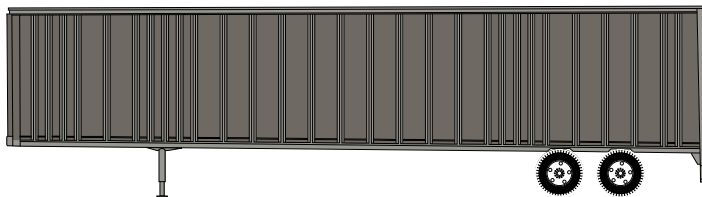

Painted/Unlettered

ATH28070 HO RTR 48' Wedge Trailer, Painted/Unlettered

All Road Names

MODEL FEATURES:

- Separately applied mud flaps
- Two or five hole painted wheels
- Rubber tires
- Fully-assembled and ready to use out of the box
- Highly-detailed, injection-molded body
- Painted and printed for realistic decoration
- Window packaging for easy viewing plus interior plastic blister safely holds the model for convenient storage

$28.98SRP

Visit Your Local Retailer | Visit www.athearn.com | Call 1.800.338.4639