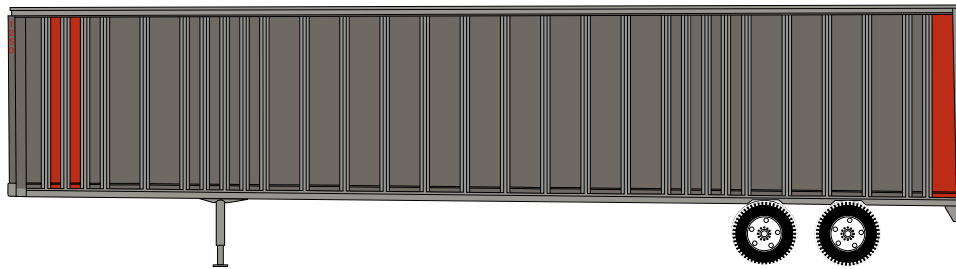

HO 48' Wedge Trailer

Announced 10.27.17
Orders Due: 11.24.17

ETA: October 2018

Boston Buffalo

ATH28056
ATH28057

HO RTR 48' Wedge Trailer, Boston Buffalo #45-59
HO RTR 48' Wedge Trailer, Boston Buffalo #45-66

Great Coastal

ATH28058
ATH28059

HO RTR 48' Wedge Trailer, Great Coastal #1250
HO RTR 48' Wedge Trailer, Great Coastal #1257

Thurston

ATH28060
ATH28061

HO RTR 48' Wedge Trailer, Thurston #5746
HO RTR 48' Wedge Trailer, Thurston #5759

- Separately applied mud flaps
- Two or five hole painted wheels
- Rubber tires
- Fully-assembled and ready to use out of the box
- Highly-detailed, injection-molded body
- Painted and printed for realistic decoration
- Window packaging for easy viewing plus interior plastic blister safely holds the model for convenient storage