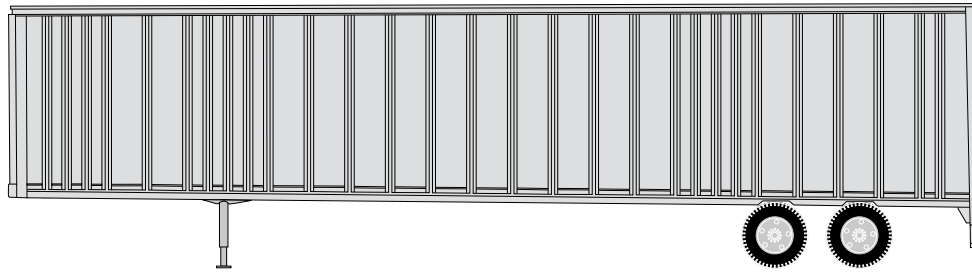

HO 48' Wedge Trailer

Announced 10.27.17
Orders Due: 11.24.17

ETA: October 2018

ICX

ATH28064
ATH28065

HO RTR 48' Wedge Trailer, ICX #254547
HO RTR 48' Wedge Trailer, ICX #254670