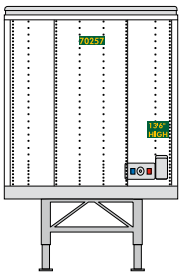

Announced 10.27.17
Orders Due: 11.24.17

ETA: October 2018

ICX

ATH28064
 ATH28065

HO RTR 48' Wedge Trailer, ICX #254547
 HO RTR 48' Wedge Trailer, ICX #254670

IML

ATH28066
 ATH28067

HO RTR 48' Wedge Trailer, IML #70257
 HO RTR 48' Wedge Trailer, IML #70298