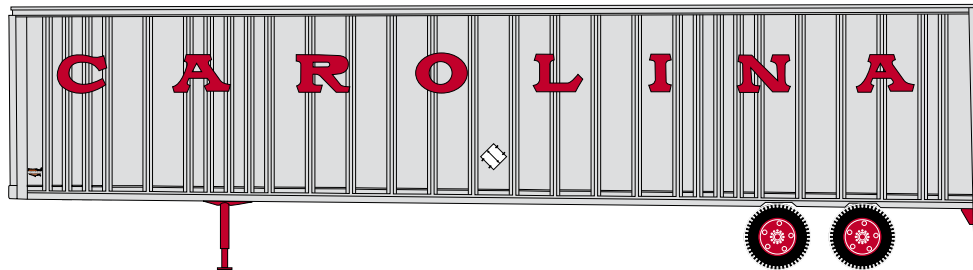

Carolina

ATH28062
ATH28063

HO RTR 48' Wedge Trailer, Carolina #433467
HO RTR 48' Wedge Trailer, Carolina #433492

$28.98SRP

Visit Your Local Retailer | Visit www.athearn.com | Call 1.800.338.4639