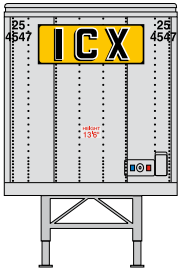

ATH28064
ATH28065

HO RTR 48' Wedge Trailer, ICX #254547
HO RTR 48' Wedge Trailer, ICX #254670