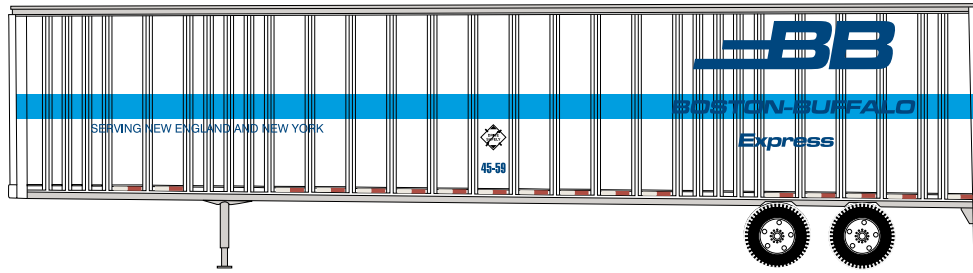

HO 48' Wedge Trailer

Announced 10.27.17
Orders Due: 11.24.17

ETA: October 2018

Boston Buffalo

ATH28056
ATH28057

HO RTR 48' Wedge Trailer, Boston Buffalo #45-59
HO RTR 48' Wedge Trailer, Boston Buffalo #45-66

Great Coastal

ATH28058
ATH28059

HO RTR 48' Wedge Trailer, Great Coastal #1250
HO RTR 48' Wedge Trailer, Great Coastal #1257

Thurston

ATH28060
ATH28061

HO RTR 48' Wedge Trailer, Thurston #5746
HO RTR 48' Wedge Trailer, Thurston #5759