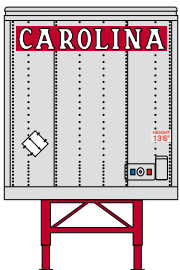

Carolina

ATH28062
ATH28063

HO RTR 48' Wedge Trailer, Carolina #433467
HO RTR 48' Wedge Trailer, Carolina #433492

$28.98SRP

Visit Your Local Retailer | Visit www.athearn.com | Call 1.800.338.4639