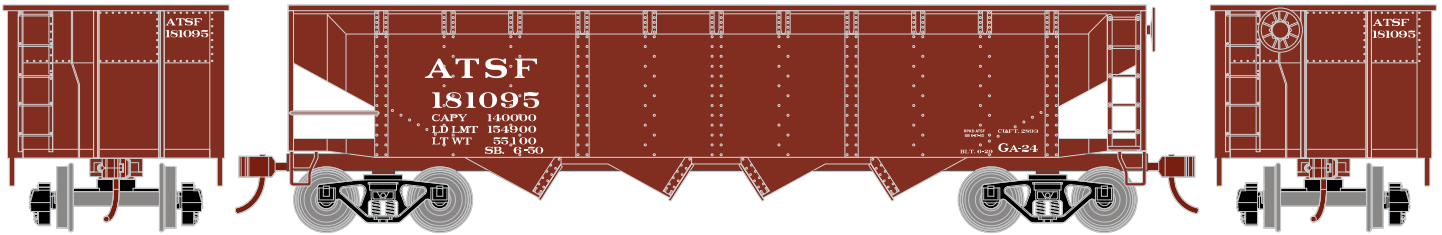

# HO 40' 4-Bay Offset Hopper

Announced 08.26.16  
Available for Backorder

## Santa Fe

ETA: July 2017

- RND88000 HO 40' 4-Bay Offset Hopper w/Coal Load, SF #181095
- RND88001 HO 40' 4-Bay Offset Hopper w/Coal Load, SF #181129
- RND88002 HO 40' 4-Bay Offset Hopper w/Coal Load, SF #181203