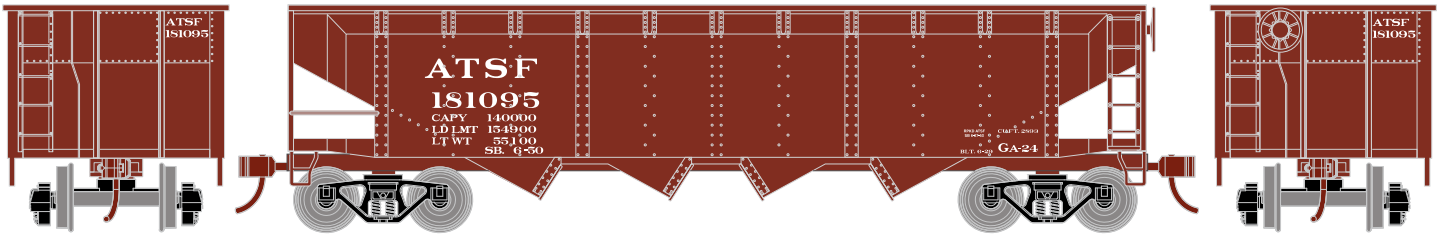

# HO 40' 4-Bay Offset Hopper

Announced 08.26.16  
Available for Backorder

## Santa Fe

ETA: July 2017

- RND88000 HO 40' 4-Bay Offset Hopper w/Coal Load, SF #181095
- RND88001 HO 40' 4-Bay Offset Hopper w/Coal Load, SF #181129
- RND88002 HO 40' 4-Bay Offset Hopper w/Coal Load, SF #181203