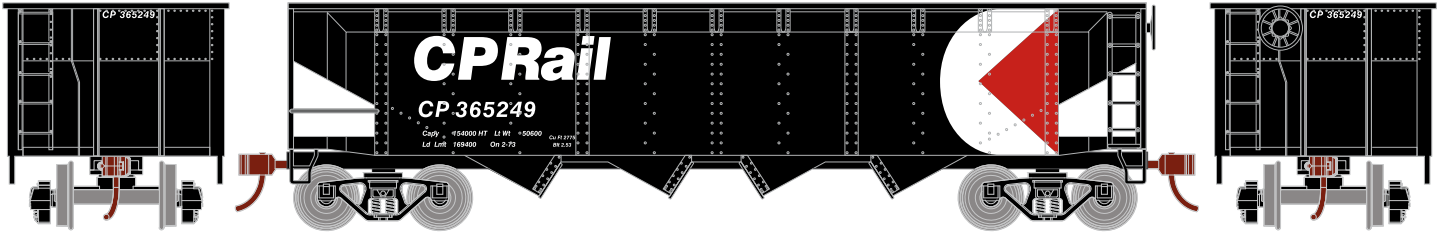

HO 40' 4-Bay Offset Hopper

Announced 08.26.16
Available for Backorder

Canadian Pacific

ETA: July 2017

RND88012	HO 40' 4-Bay Offset Hopper w/Coal Load, CPR #365249
RND88013	HO 40' 4-Bay Offset Hopper w/Coal Load, CPR #365268
RND88026	HO 40' 4-Bay Offset Hopper w/Coal Load, CPR #365282