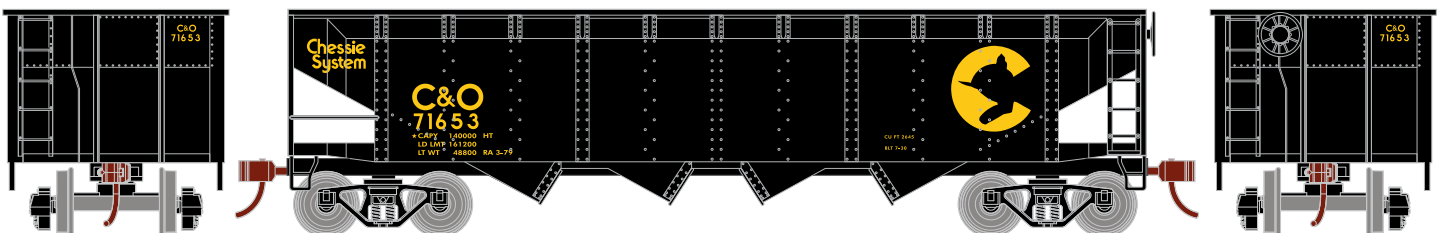

Chesapeake & Ohio

- RND88009 HO 40' 4-Bay Offset Hopper w/Coal Load, C&O #71653
- RND88010 HO 40' 4-Bay Offset Hopper w/Coal Load, C&O #71661
- RND88011 HO 40' 4-Bay Offset Hopper w/Coal Load, C&O #71668

$24.98SRP

Visit Your Local Retailer | Visit www.athearn.com | Call 1.800.338.4639