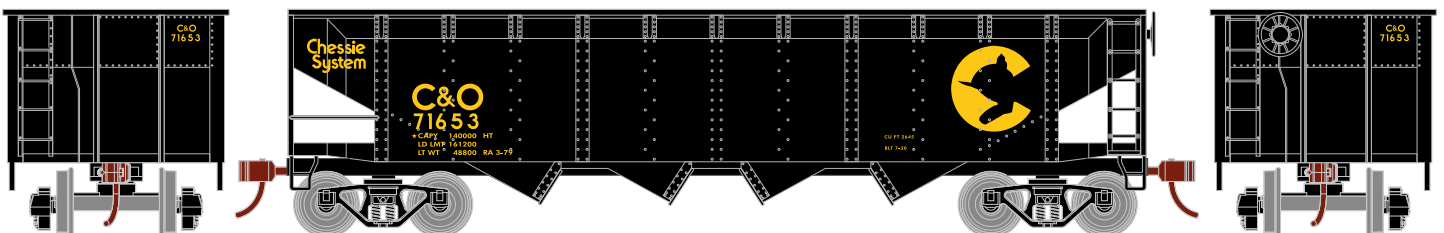

## Santa Fe

ETA: July 2017

- RND88000 HO 40' 4-Bay Offset Hopper w/Coal Load, SF #181095
- RND88001 HO 40' 4-Bay Offset Hopper w/Coal Load, SF #181129
- RND88002 HO 40' 4-Bay Offset Hopper w/Coal Load, SF #181203

## Burlington Northern

- RND88003 HO 40' 4-Bay Offset Hopper w/Coal Load, BN #515581
- RND88004 HO 40' 4-Bay Offset Hopper w/Coal Load, BN #515592
- RND88005 HO 40' 4-Bay Offset Hopper w/Coal Load, BN #515599

## Canadian National

- RND88006 HO 40' 4-Bay Offset Hopper w/Coal Load, CN #330148
- RND88007 HO 40' 4-Bay Offset Hopper w/Coal Load, CN #330155
- RND88008 HO 40' 4-Bay Offset Hopper w/Coal Load, CN #330159

## Chesapeake & Ohio

- RND88009 HO 40' 4-Bay Offset Hopper w/Coal Load, C&O #71653
- RND88010 HO 40' 4-Bay Offset Hopper w/Coal Load, C&O #71661
- RND88011 HO 40' 4-Bay Offset Hopper w/Coal Load, C&O #71668