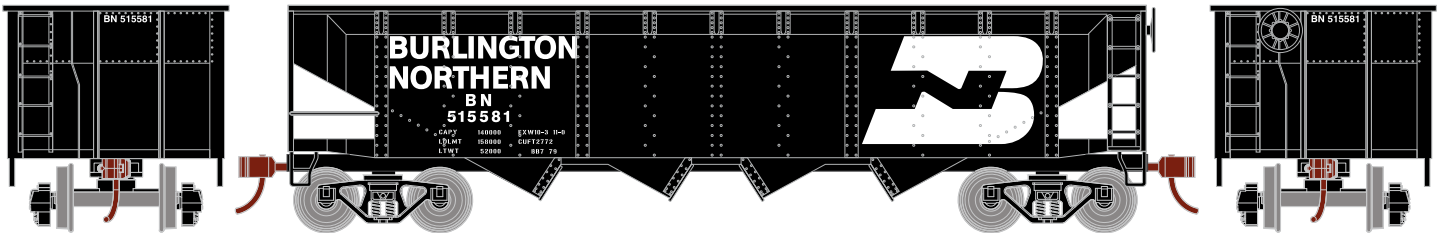

Burlington Northern

- RND88003 HO 40' 4-Bay Offset Hopper w/Coal Load, BN #515581
- RND88004 HO 40' 4-Bay Offset Hopper w/Coal Load, BN #515592
- RND88005 HO 40' 4-Bay Offset Hopper w/Coal Load, BN #515599