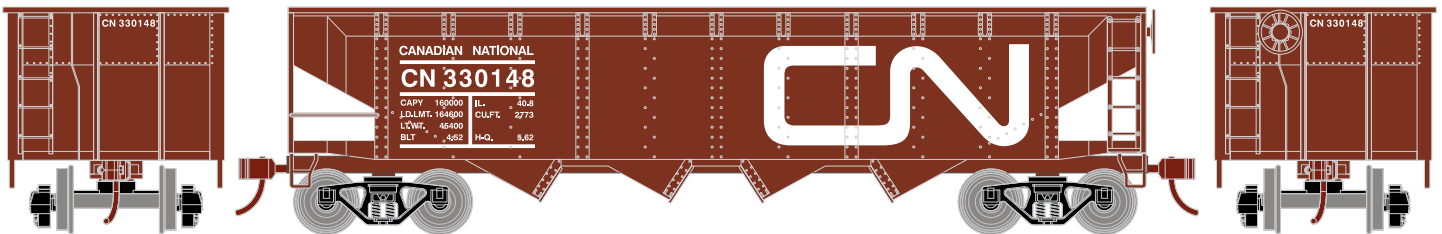

Canadian National

- RND88006 HO 40' 4-Bay Offset Hopper w/Coal Load, CN #330148
- RND88007 HO 40' 4-Bay Offset Hopper w/Coal Load, CN #330155
- RND88008 HO 40' 4-Bay Offset Hopper w/Coal Load, CN #330159