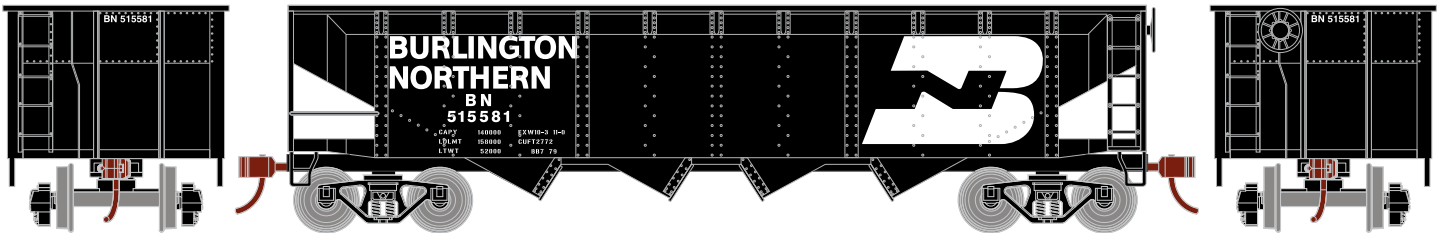

Burlington Northern

- RND88003 HO 40' 4-Bay Offset Hopper w/Coal Load, BN #515581
- RND88004 HO 40' 4-Bay Offset Hopper w/Coal Load, BN #515592
- RND88005 HO 40' 4-Bay Offset Hopper w/Coal Load, BN #515599