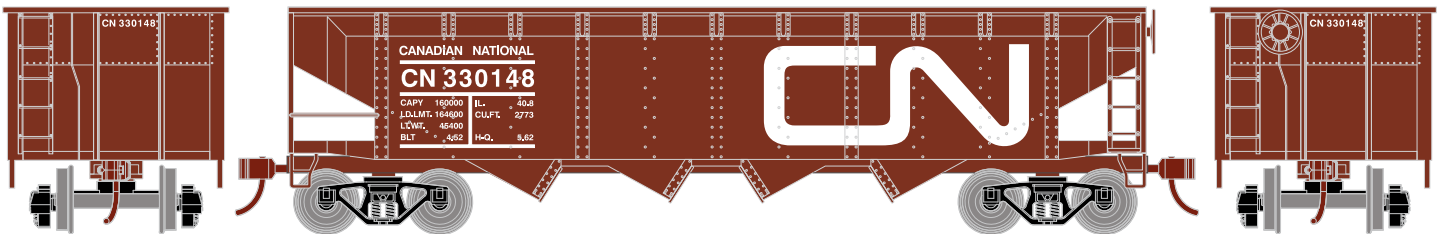

Canadian National

- RND88006 HO 40' 4-Bay Offset Hopper w/Coal Load, CN #330148
- RND88007 HO 40' 4-Bay Offset Hopper w/Coal Load, CN #330155
- RND88008 HO 40' 4-Bay Offset Hopper w/Coal Load, CN #330159