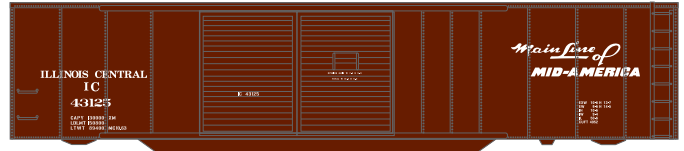

HO 50' Double Door Box Car

Announced 07.31.20
Orders Due: 08.28.20

ETA: July 2021

New York Central

- RND7376 HO RND 50' Double Sliding Door Box Car, NYC #43663
- RND7377 HO RND 50' Double Sliding Door Box Car, NYC #43777
- RND7378 HO RND 50' Double Sliding Door Box Car, NYC #43834

Illinois Central

- RND7379 HO RND 50' Double Sliding Door Box Car, IC #43125
- RND7380 HO RND 50' Double Sliding Door Box Car, IC #43577
- RND7381 HO RND 50' Double Sliding Door Box Car, IC #43669

Southern