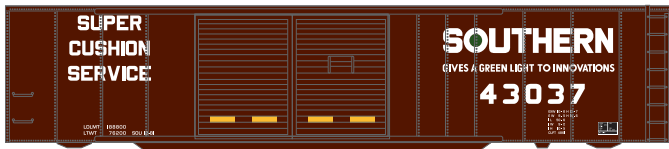

Southern

- RND7382 HO RND 50' Double Sliding Door Box Car, SOU #43037
- RND7383 HO RND 50' Double Sliding Door Box Car, SOU #43044
- RND7384 HO RND 50' Double Sliding Door Box Car, SOU #43048