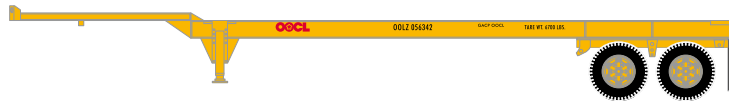

OOCL

ATH27816

HO RTR 40' Chassis, OOCL (2-PACK)