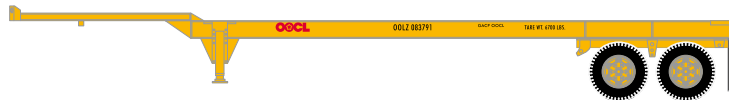

OOCL

ATH27816

HO RTR 40' Chassis, OOCL (2-PACK)