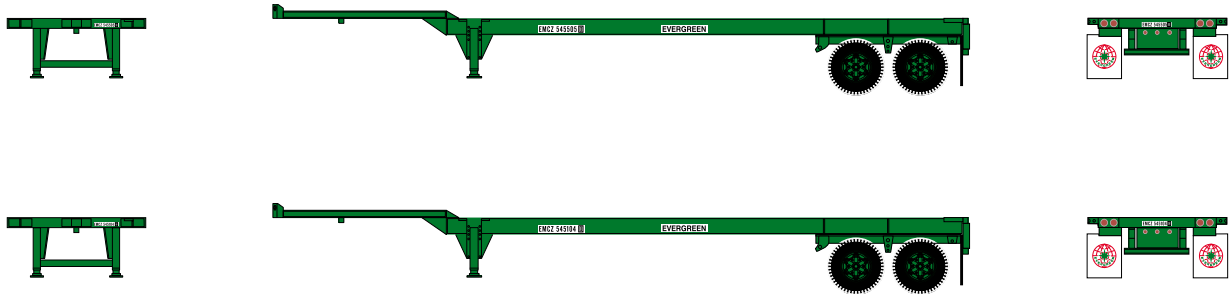

Evergreen

ATH27819 HO RTR 40' Chassis, Evergreen (2-PACK)

All Road Names

MODEL FEATURES:

- Fully assembled and ready for your layout
- Razor sharp painting and printing
- Designed to fit the Athearn 40' Container
- Rubber Tires
- Each Chassis individually numbered