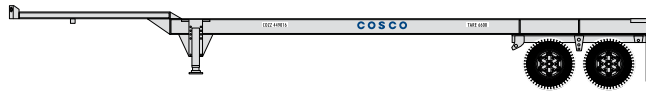

HO 40' Container Chassis

Announced 07.22.16
Orders Due: 08.26.16

ETA: June 2017

Cosco

ATH27813

HO RTR 40' Chassis, COSCO (2-PACK)

MOL

ATH27815