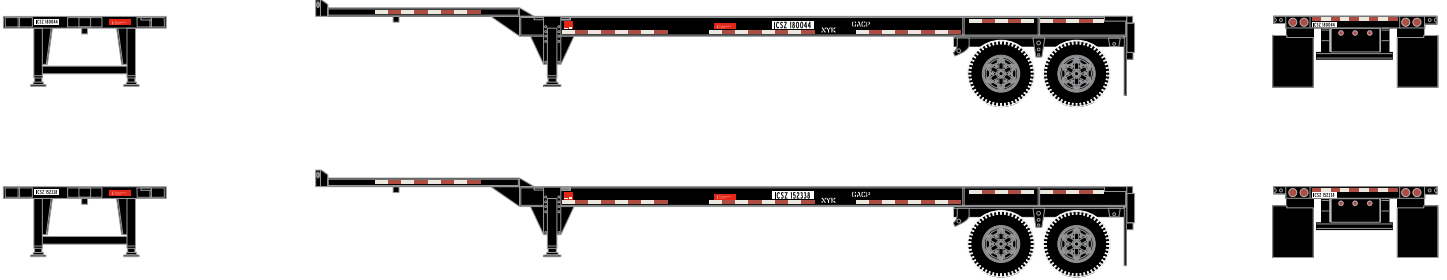

HO 40' Container Chassis

Announced 07.22.16
Orders Due: 08.26.16

ETA: June 2017

TransAmerica

ATH27818 HO RTR 40' Chassis, TransAmerica (2-PACK)