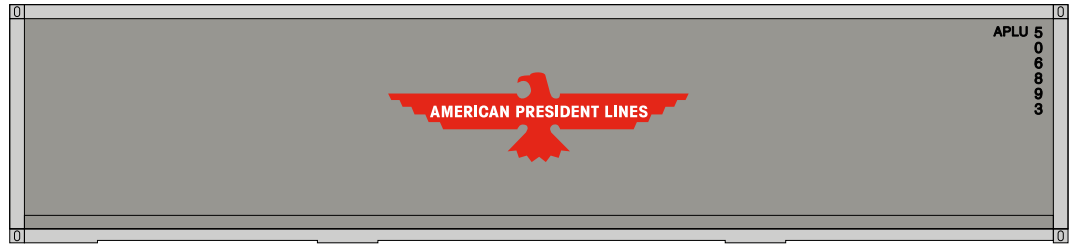

HO 40' Smooth Side Container

Announced 07.22.16
Orders Due: 08.26.16

ETA: June 2017

American President Lines

ATH12171 HO RTR 40' Smooth Containers, APL (3-PACK)

K-Line

ATH12172 HO RTR 40' Smooth Containers, K-Line (3-PACK)

MODEL FEATURES:

- Fully assembled and ready for your layout
- Razor sharp painting and printing
- Easily stackable
- Separately applied door closure rods
- Each container individually numbered

\$32.98_{SRP}