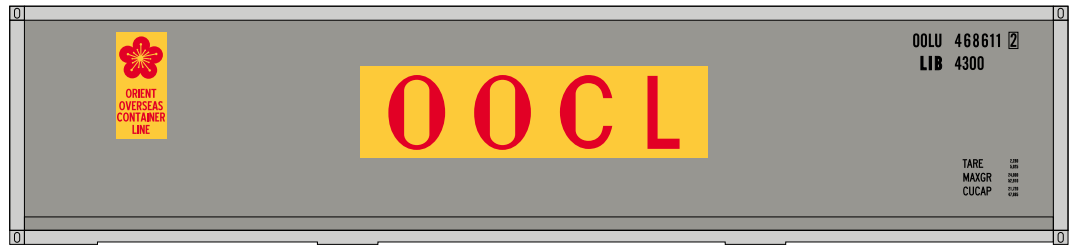

ATH12176 HO RTR 40' Smooth Containers, OOCL (3-PACK)

All Road Names

MODEL FEATURES:

- Fully assembled and ready for your layout
- Razor sharp painting and printing
- Easily stackable
- Separately applied door closure rods
- Each container individually numbered

$32.98_{SRP}

Visit Your Local Retailer | Visit www.athearn.com | Call 1.800.338.4639