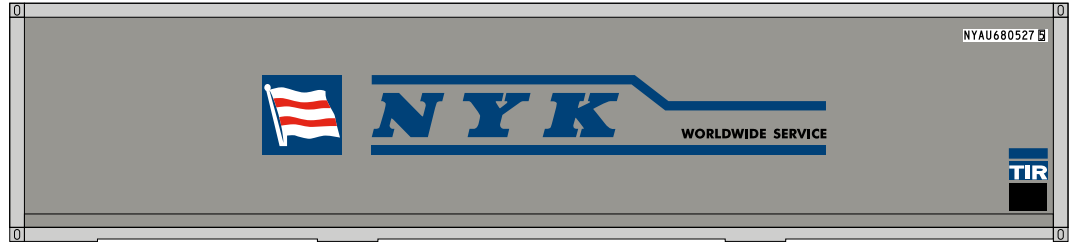

HO 40' Smooth Side Container

Announced 07.22.16
Orders Due: 08.26.16

ETA: June 2017

NYK

ATH12175 HO RTR 40' Smooth Containers, NYK (3-PACK)

OOCL