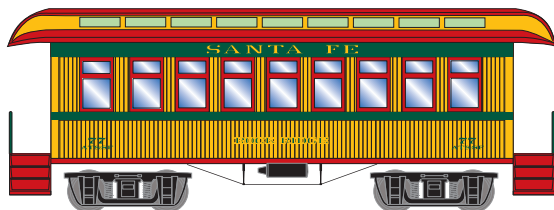

ROUNDHOUSE HO 34' Overton Passenger Cars

Announced 06.25.21
Orders Due: 07.30.21
ETA: August 2022

Santa Fe

RND16371 Coach, ATSF #77
RND16372 Passenger Set, ATSF #1 (4)

Boston & Maine

RND16373 BM #2932
RND16374 Passenger Set, BM #1 (4)

New York Central

RND16375 Coach, NYC #1607
RND16376 Passenger Set, NYC #1 (4)

Southern Pacific*

RND16377 SP #3501
RND16378 Passenger Set, SP #1 (4)

Canadian National

RND16379 CN #108
RND16380 Passenger Set, CN #1 (4)

Denver & Rio Grande Western*

RND16381 DRGW #1307
RND16382 Passenger Set, DRGW #1 (4)

MODEL FEATURES:

- Fine end handrails and ladders
- Clear windows and green-tinted clerestory windows
- Fully-assembled and ready to run
- Highly-detailed, injection-molded body
- Painted and printed for realistic decoration
- Body-mounted McHenry® operating scale knuckle couplers
- Weighted for optimum performance
- Machined metal wheels with RP25 contours
- Each Overton Passenger set contains 1 each of: Baggage, Combine, Coach and Observation car
- Coach in the four pack has a different road number than the single coach
- Minimum radius: 15"

PROTOTYPE AND BACKGROUND INFO:

At the turn of the late 1800s passenger train travel was much more like the stage coach that it had replaced. The Overton style passenger car is iconic to this era, a time of great expansion for the railroads with the transcontinental route and the settling of the Wild West. The railroads brought much change to the landscape of North America. Passenger trains of the time were the best way to get across the continent. The Overton passenger cars facilitated this new era of transportation.