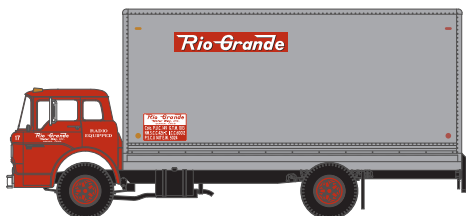

Denver & Rio Grande Western*

ATH2964 Rio Grande