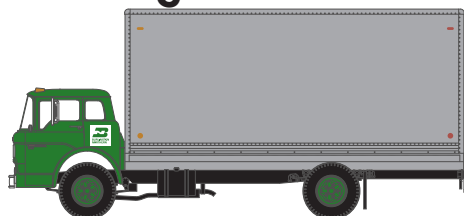

RTR HO Ford C Box Van

Announced 06.25.21
Orders Due: 07.30.21
ETA: August 2022

Santa Fe

ATH2960 Santa Fe

United Parcel Service

ATH2961 UPS

Delta

ATH2962 Delta

Western Pacific*

ATH2963 Western Pacific

Denver & Rio Grande Western*

ATH2964 Rio Grande

Burlington Northern

ATH2965 Burlington Northern

Unlettered White

ATH2741 White