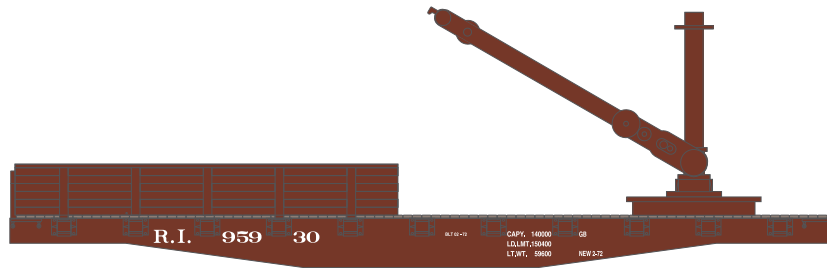

HO 40' Derrick Flat

Announced 06.24.16
Orders Due: 07.22.16

ETA: May 2017

New Haven

ATH28032 HO RTR 40' Derrick Flat, NH #17802

Rock Island

ATH28033 HO RTR 40' Derrick Flat, RI #95930

Union Pacific*