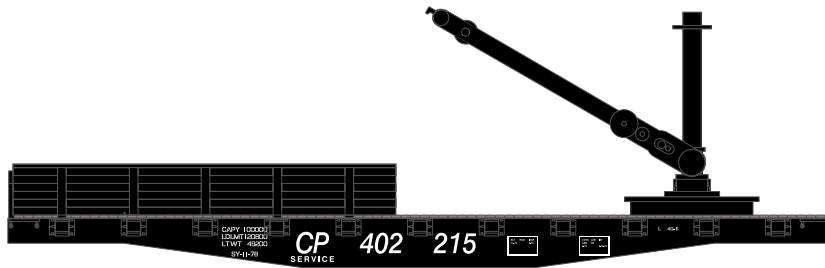

HO 40' Derrick Flat Alaska Railroad

Announced 06.24.16
Orders Due: 07.22.16

ETA: May 2017

ATH28028 HO RTR 40' Derrick Flat, ARR #12859

Chesapeake & Ohio

ATH28029 HO RTR 40' Derrick Flat, C&O #X2002

Canadian Pacific

HO 40' Derrick Flat

All Road Names

Announced 06.24.16
Orders Due: 07.22.16

ETA: May 2017

MODEL FEATURES:

- Bettendorf trucks
- Separately applied brake wheel
- Fully-assembled and ready to run
- Highly-detailed, injection-molded body
- Painted and printed for realistic decoration
- Machined metal wheels
- Weighted for trouble free operation
- 33" solid nickel silver wheels with RP25 contours operate on all popular brands of track
- Body mounted McHenry operating scale knuckle couplers
- Window packaging for easy viewing
- Interior plastic blister safely holds the model for convenient storage
- Replacement parts available
- Minimum radius: 15"