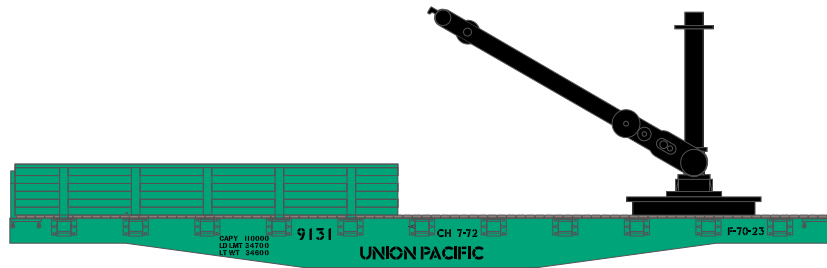

HO 40' Derrick Flat

Announced 06.24.16
Orders Due: 07.22.16

ETA: May 2017

New Haven

ATH28032 HO RTR 40' Derrick Flat, NH #17802

Rock Island

ATH28033 HO RTR 40' Derrick Flat, RI #95930

Union Pacific*