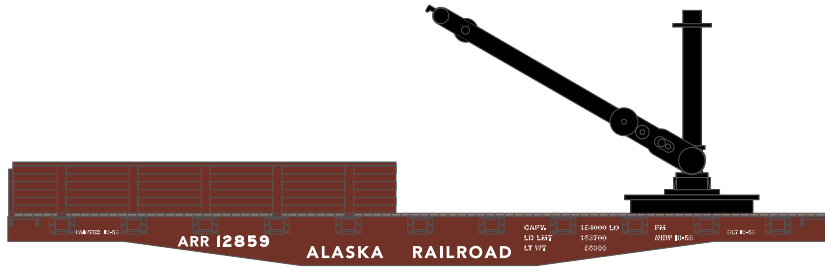

HO 40' Derrick Flat Alaska Railroad

Announced 06.24.16
Orders Due: 07.22.16

ETA: May 2017

ATH28028 HO RTR 40' Derrick Flat, ARR #12859

Chesapeake & Ohio

ATH28029 HO RTR 40' Derrick Flat, C&O #X2002

Canadian Pacific

HO 40' Derrick Flat

All Road Names

Announced 06.24.16
Orders Due: 07.22.16

ETA: May 2017

MODEL FEATURES:

- Bettendorf trucks
- Separately applied brake wheel
- Fully-assembled and ready to run
- Highly-detailed, injection-molded body
- Painted and printed for realistic decoration
- Machined metal wheels
- Weighted for trouble free operation
- 33" solid nickel silver wheels with RP25 contours operate on all popular brands of track
- Body mounted McHenry operating scale knuckle couplers
- Window packaging for easy viewing
- Interior plastic blister safely holds the model for convenient storage
- Replacement parts available
- Minimum radius: 15"