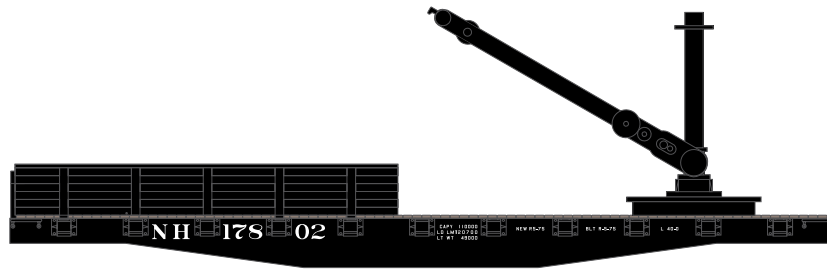

HO 40' Derrick Flat

Announced 06.24.16
Orders Due: 07.22.16

ETA: May 2017

New Haven

ATH28032 HO RTR 40' Derrick Flat, NH #17802