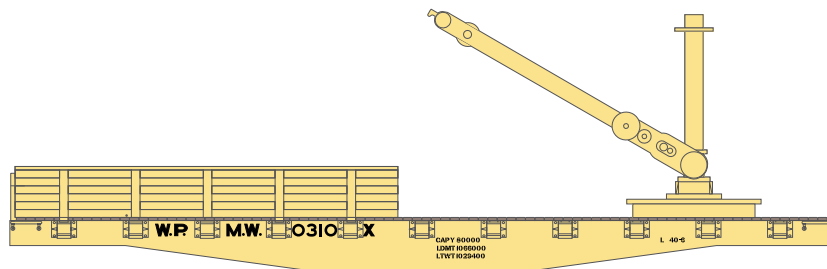

Western Pacific*

ATH28035 HO RTR 40' Derrick Flat, WP #0310X

$28.98

Visit Your Local Retailer | Visit www.athsann.com | Call 1.800.338.4639

* Union Pacific Licensed Product