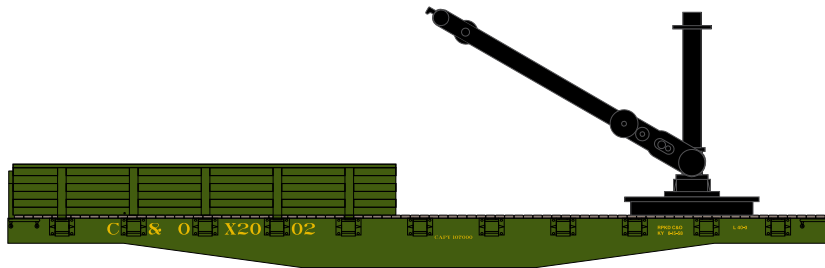

HO 40' Derrick Flat Alaska Railroad

Announced 06.24.16
Orders Due: 07.22.16

ETA: May 2017

ATH28028 HO RTR 40' Derrick Flat, ARR #12859

Chesapeake & Ohio

ATH28029 HO RTR 40' Derrick Flat, C&O #X2002

Canadian Pacific

HO 40' Derrick Flat

All Road Names

Announced 06.24.16
Orders Due: 07.22.16

ETA: May 2017

MODEL FEATURES:

- Bettendorf trucks
- Separately applied brake wheel
- Fully-assembled and ready to run
- Highly-detailed, injection-molded body
- Painted and printed for realistic decoration
- Machined metal wheels
- Weighted for trouble free operation
- 33" solid nickel silver wheels with RP25 contours operate on all popular brands of track
- Body mounted McHenry operating scale knuckle couplers
- Window packaging for easy viewing
- Interior plastic blister safely holds the model for convenient storage
- Replacement parts available
- Minimum radius: 15"