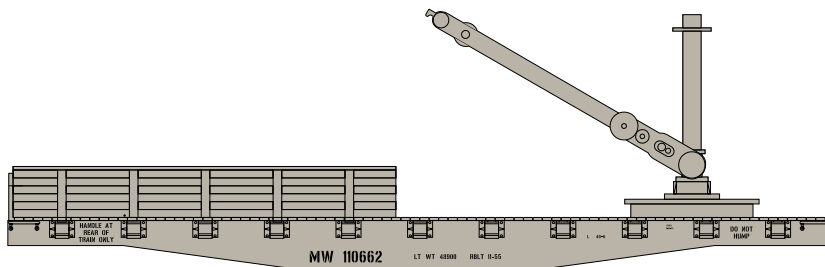

Maintenance of Way

ATH28031 HO RTR 40' Derrick Flat, Maintenance of Way #110662

$28.98

Visit Your Local Retailer | Visit www.athearn.com | Call 1.800.338.4639