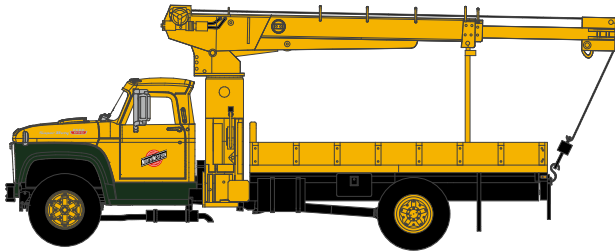

HO Ford F-850 Boom Truck

Announced 05.27.16
Orders Due: 06.24.16

ETA: April 2017

Burlington Northern

ATH96828 HO RTR Ford F-850 Boom Truck, BN

Baltimore & Ohio

ATH96829 HO RTR Ford F-850 Boom Truck, B&O

Chicago & North Western

ATH96830 HO RTR Ford F-850 Boom Truck, C&NW

Nickel Plate

ATH96831 HO RTR Ford F-850 Boom Truck, NKP

Penn Central

ATH96832 HO RTR Ford F-850 Boom Truck, PC

Southern Pacific*

ATH96833 HO RTR Ford F-850 Boom Truck, SP

All Road Names

MODEL FEATURES:

- Ford licensed model
- Factory assembled with many detail parts applied
- Positionable boom

- Outriggers can be modeled in the raised or lowered position
- Separately applied steering wheel
- Clear window glazing
- Rubber tires