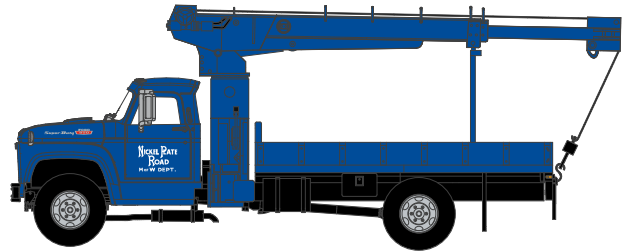

HO Ford F-850 Boom Truck

Announced 05.27.16
Orders Due: 06.24.16

ETA: April 2017

Burlington Northern

ATH96828 HO RTR Ford F-850 Boom Truck, BN

Baltimore & Ohio

ATH96829 HO RTR Ford F-850 Boom Truck, B&O

Chicago & North Western

ATH96830 HO RTR Ford F-850 Boom Truck, C&NW

Nickel Plate

ATH96831 HO RTR Ford F-850 Boom Truck, NKP

Penn Central

ATH96832 HO RTR Ford F-850 Boom Truck, PC

Southern Pacific*

ATH96833 HO RTR Ford F-850 Boom Truck, SP

All Road Names

MODEL FEATURES:

- Ford licensed model
- Factory assembled with many detail parts applied
- Positionable boom

- Outriggers can be modeled in the raised or lowered position
- Separately applied steering wheel
- Clear window glazing
- Rubber tires