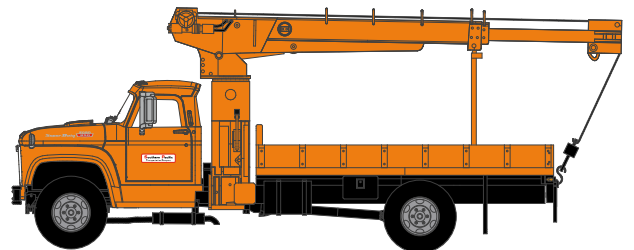

HO Ford F-850 Boom Truck

Announced 05.27.16
Orders Due: 06.24.16

ETA: April 2017

Burlington Northern

ATH96828 HO RTR Ford F-850 Boom Truck, BN

Baltimore & Ohio

ATH96829 HO RTR Ford F-850 Boom Truck, B&O

Chicago & North Western

ATH96830 HO RTR Ford F-850 Boom Truck, C&NW

Nickel Plate

ATH96831 HO RTR Ford F-850 Boom Truck, NKP

Penn Central

ATH96832 HO RTR Ford F-850 Boom Truck, PC

Southern Pacific*

ATH96833 HO RTR Ford F-850 Boom Truck, SP

All Road Names

MODEL FEATURES:

- Ford licensed model
- Factory assembled with many detail parts applied
- Positionable boom

- Outriggers can be modeled in the raised or lowered position
- Separately applied steering wheel
- Clear window glazing
- Rubber tires