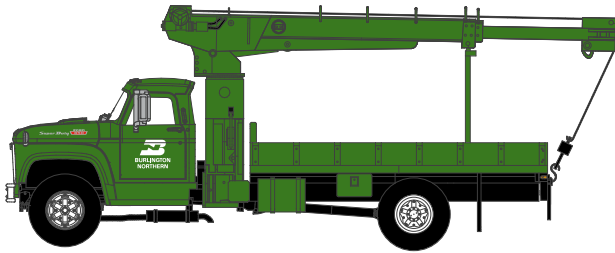

HO Ford F-850 Boom Truck

Announced 05.27.16
Orders Due: 06.24.16

ETA: April 2017

Burlington Northern

ATH96828 HO RTR Ford F-850 Boom Truck, BN

Baltimore & Ohio

ATH96829 HO RTR Ford F-850 Boom Truck, B&O

Chicago & North Western

ATH96830 HO RTR Ford F-850 Boom Truck, C&NW

Nickel Plate

ATH96831 HO RTR Ford F-850 Boom Truck, NKP

Penn Central

ATH96832 HO RTR Ford F-850 Boom Truck, PC

Southern Pacific*

ATH96833 HO RTR Ford F-850 Boom Truck, SP

All Road Names

MODEL FEATURES:

- Ford licensed model
- Factory assembled with many detail parts applied
- Positionable boom

- Outriggers can be modeled in the raised or lowered position
- Separately applied steering wheel
- Clear window glazing
- Rubber tires