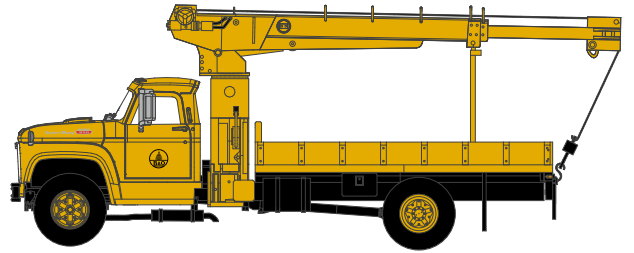

HO Ford F-850 Boom Truck

Announced 05.27.16
Orders Due: 06.24.16

ETA: April 2017

Burlington Northern

ATH96828 HO RTR Ford F-850 Boom Truck, BN

Baltimore & Ohio

ATH96829 HO RTR Ford F-850 Boom Truck, B&O

Chicago & North Western

ATH96830 HO RTR Ford F-850 Boom Truck, C&NW

Nickel Plate

ATH96831 HO RTR Ford F-850 Boom Truck, NKP

Penn Central

ATH96832 HO RTR Ford F-850 Boom Truck, PC

Southern Pacific*

ATH96833 HO RTR Ford F-850 Boom Truck, SP

All Road Names

MODEL FEATURES:

- Ford licensed model
- Factory assembled with many detail parts applied
- Positionable boom

- Outriggers can be modeled in the raised or lowered position
- Separately applied steering wheel
- Clear window glazing
- Rubber tires