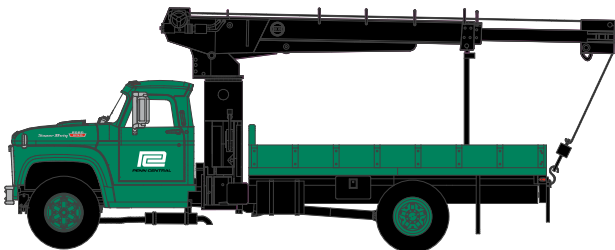

HO Ford F-850 Boom Truck

Announced 05.27.16
Orders Due: 06.24.16

ETA: April 2017

Burlington Northern

ATH96828 HO RTR Ford F-850 Boom Truck, BN

Baltimore & Ohio

ATH96829 HO RTR Ford F-850 Boom Truck, B&O

Chicago & North Western

ATH96830 HO RTR Ford F-850 Boom Truck, C&NW

Nickel Plate

ATH96831 HO RTR Ford F-850 Boom Truck, NKP

Penn Central

ATH96832 HO RTR Ford F-850 Boom Truck, PC

Southern Pacific*

ATH96833 HO RTR Ford F-850 Boom Truck, SP

All Road Names

MODEL FEATURES:

- Ford licensed model
- Factory assembled with many detail parts applied
- Positionable boom

- Outriggers can be modeled in the raised or lowered position
- Separately applied steering wheel
- Clear window glazing
- Rubber tires