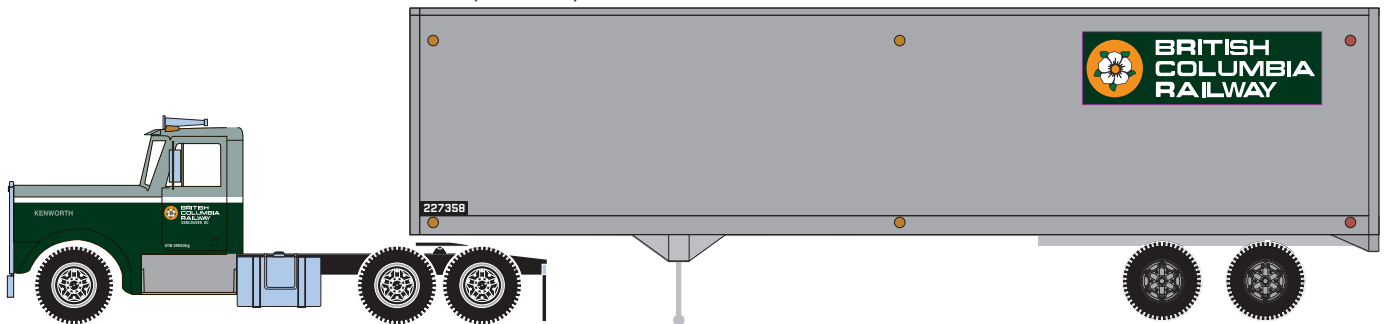

Announced: 5-18-10
Orders Due: 6-18-10
 ETA: September 2010

Kenworth and 40' Trailer

___ 91921 Monfort (RERUN) \$24.98

___ 91936 British Columbia Railway (RERUN) \$24.98

___ 91939 Rio Grande Motorways \$24.98*