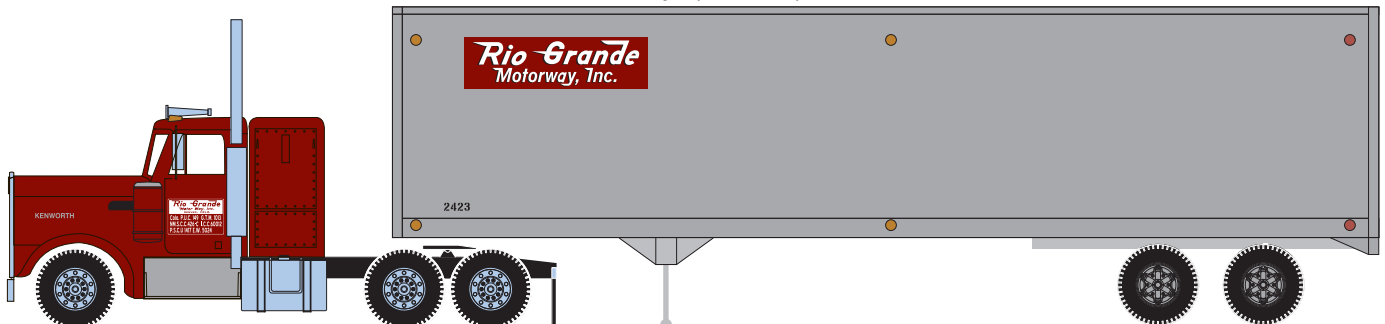

Announced: 5-18-10
Orders Due: 6-18-10
 ETA: September 2010

Kenworth and 40' Trailer

___ 91921 Monfort (RERUN) \$24.98

___ 91936 British Columbia Railway (RERUN) \$24.98

___ 91939 Rio Grande Motorways \$24.98*

___ 91940 Nacionales de Mexico \$24.98

Era: 1970s - present

- Razor sharp printing and painting
- Highly detailed body
- Cab interior
- Rubber tires

Athearn Trains • 2893 East Spring Street • Suite 100 • Long Beach, CA • 90806
 310-763-7140 • fax 562-427-0536 • www.athearn.com