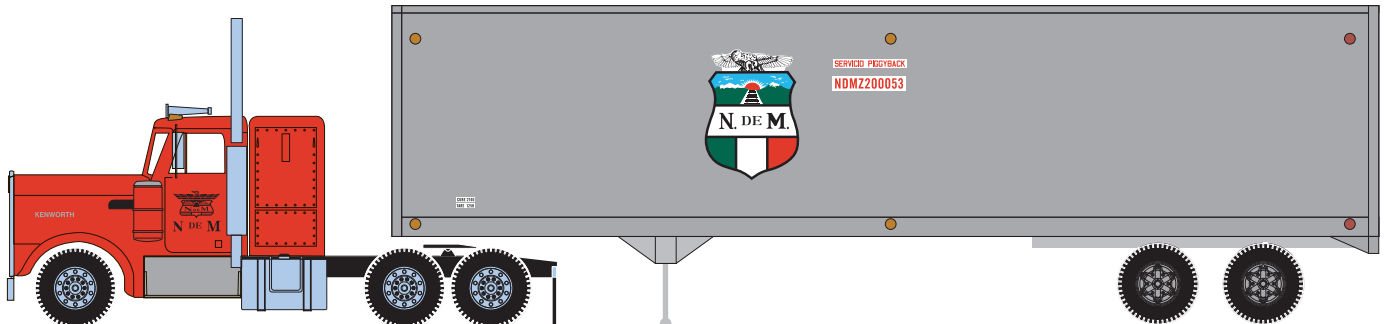

Announced: 5-18-10
Orders Due: 6-18-10
 ETA: September 2010

Kenworth and 40' Trailer

___ 91921 Monfort (RERUN) \$24.98

___ 91936 British Columbia Railway (RERUN) \$24.98

___ 91939 Rio Grande Motorways \$24.98*