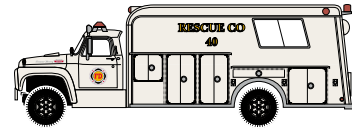

HO Ford F-850 Rescue Truck

Announced 4.28.17
Orders Due: 5.26.17

ETA: March 2018

County Fire Red/White

Rescue Co

ATH92037 HO RTR Ford F-850 Rescue Truck, County Fire #12 ATH92038 HO RTR Ford F-850 Rescue Truck, Rescue Co #40

FPD Yellow

County Fire Orange

ATH92039 HO RTR Ford F-850 Rescue Truck, FPD #205 ATH92040 HO RTR Ford F-850 Rescue Truck, County Fire #5

Volunteer Fire

FPD Day-Glo

ATH92041 HO RTR Ford F-850 Rescue Truck, Volunteer Fire #9 ATH92042 HO RTR Ford F-850 Rescue Truck, FPD #14

All Carriers

PROTOTYPE AND BACKGROUND INFO:

The Rescue Truck is utilized for fire support and many other situations. This includes traffic collisions, flood and other water rescue missions, among many other emergencies. It is designed primarily to carry firefighters and their entry gear, and equipment for fire extinguishing and light rescue. The specialized duty rescue truck is not outfitted with a pump, although it may carry additional equipment to aid in various diverse roles.