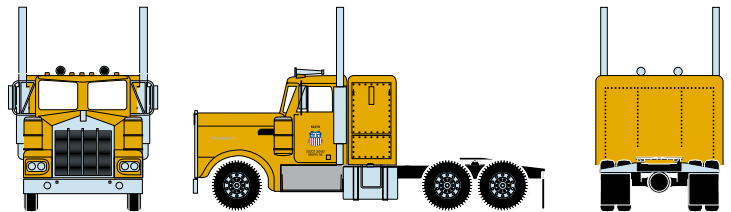

ATH41063 HO KW Tractor, Metallic blue & Red

Burlington Northern

ATH41064 HO KW Tractor, BN

Canadian National

ATH41065 HO KW Tractor, CN

Union Pacific*

ATH41066 HO KW Tractor, UP (70s & 80s)

Union Pacific*

ATH41067 HO KW Tractor, UP (Modern)

All Carriers

MODEL FEATURES:

- Factory assembled with many detail parts applied
- Molded cab interior with separately applied steering wheel
- Clear window glazing
- Rubber tires