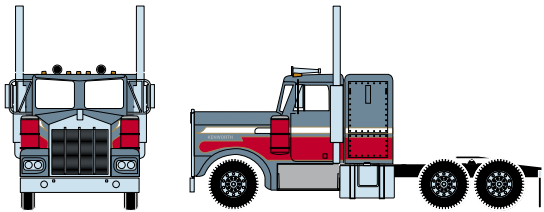

Metallic Blue & Red

ATH41063 HO KW Tractor, Metallic blue & Red