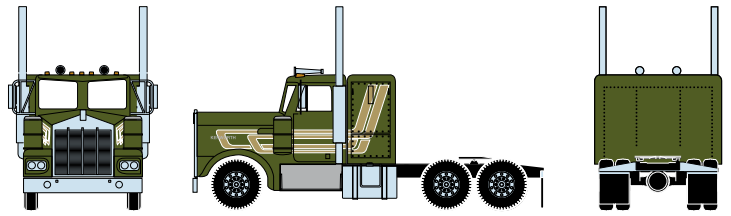

HO KW Tractor

Announced 4.26.19
Orders Due: 5.31.19

ETA: April 2020

Orange & Black

ATH41061 HO KW Tractor, Orange & Black

Green & Gold

ATH41062 HO KW Tractor, Green & Gold

Metallic Blue & Red

ATH41063 HO KW Tractor, Metallic blue & Red

Burlington Northern

ATH41064 HO KW Tractor, BN

Canadian National

ATH41065 HO KW Tractor, CN

Union Pacific*

ATH41066 HO KW Tractor, UP (70s & 80s)

Union Pacific*

ATH41067 HO KW Tractor, UP (Modern)

All Carriers

MODEL FEATURES:

- Factory assembled with many detail parts applied
- Molded cab interior with separately applied steering wheel
- Clear window glazing
- Rubber tires