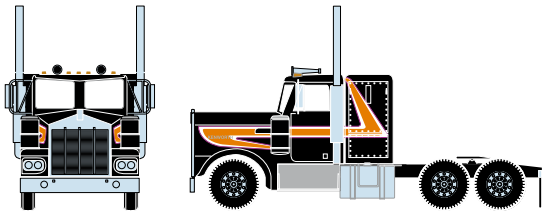

HO KW Tractor

Announced 4.26.19
Orders Due: 5.31.19

ETA: April 2020

Orange & Black

ATH41061 HO KW Tractor, Orange & Black

Green & Gold

ATH41062 HO KW Tractor, Green & Gold

Metallic Blue & Red

ATH41063 HO KW Tractor, Metallic blue & Red

Burlington Northern

ATH41064 HO KW Tractor, BN

Canadian National

ATH41065 HO KW Tractor, CN

Union Pacific*

ATH41066 HO KW Tractor, UP (70s & 80s)

Union Pacific*

ATH41067 HO KW Tractor, UP (Modern)

All Carriers

MODEL FEATURES:

- Factory assembled with many detail parts applied
- Molded cab interior with separately applied steering wheel
- Clear window glazing
- Rubber tires