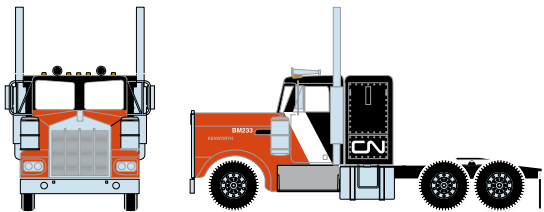

HO KW Tractor

Announced 4.26.19
Orders Due: 5.31.19

ETA: April 2020

Orange & Black

ATH41061 HO KW Tractor, Orange & Black

Green & Gold

ATH41062 HO KW Tractor, Green & Gold

Metallic Blue & Red

ATH41063 HO KW Tractor, Metallic blue & Red

Burlington Northern

ATH41064 HO KW Tractor, BN

Canadian National

ATH41065 HO KW Tractor, CN

Union Pacific*

ATH41066 HO KW Tractor, UP (70s & 80s)

Union Pacific*

ATH41067 HO KW Tractor, UP (Modern)

All Carriers

MODEL FEATURES:

- Factory assembled with many detail parts applied
- Molded cab interior with separately applied steering wheel
- Clear window glazing
- Rubber tires