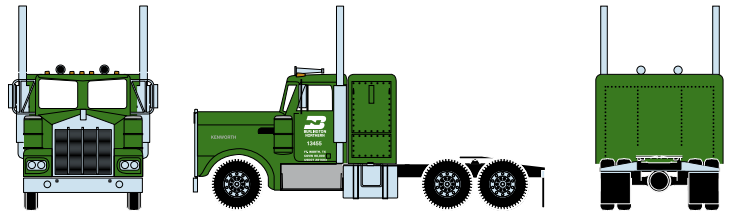

HO KW Tractor

Announced 4.26.19
Orders Due: 5.31.19

ETA: April 2020

Orange & Black

ATH41061 HO KW Tractor, Orange & Black

Green & Gold

ATH41062 HO KW Tractor, Green & Gold

Metallic Blue & Red

ATH41063 HO KW Tractor, Metallic blue & Red

Burlington Northern

ATH41064 HO KW Tractor, BN

Canadian National

ATH41065 HO KW Tractor, CN

Union Pacific*

ATH41066 HO KW Tractor, UP (70s & 80s)

Union Pacific*

ATH41067 HO KW Tractor, UP (Modern)

All Carriers

MODEL FEATURES:

- Factory assembled with many detail parts applied
- Molded cab interior with separately applied steering wheel
- Clear window glazing
- Rubber tires