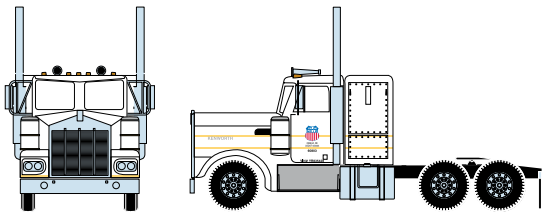

ATH41063 HO KW Tractor, Metallic blue & Red

Burlington Northern

ATH41064 HO KW Tractor, BN

Canadian National

ATH41065 HO KW Tractor, CN

Union Pacific*

ATH41066 HO KW Tractor, UP (70s & 80s)

Union Pacific*

ATH41067 HO KW Tractor, UP (Modern)

All Carriers

MODEL FEATURES:

- Factory assembled with many detail parts applied
- Molded cab interior with separately applied steering wheel
- Clear window glazing
- Rubber tires