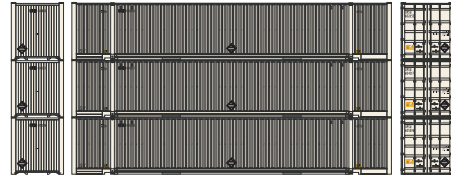

N 53' Jindo Containers

Announced 04.24.20
Orders Due: 05.29.20

ETA: April 2021

Estes

ATH17759 N 53' Jindo Container, ESTU (3)

UPS*

ATH17760 N 53' Jindo Container, UPSU (3)

Ferromex

ATH17761 N 53' Jindo Container, FXEU (3)

Canadian Pacific

ATH17762 N 53' Jindo Container, CPPU (3)

Florida East Coast

ATH17763 N 53' Jindo Container, XFEU (3)

Swift

ATH17764 N 53' Jindo Container, SWRU (3)

Pacer Stacktrain