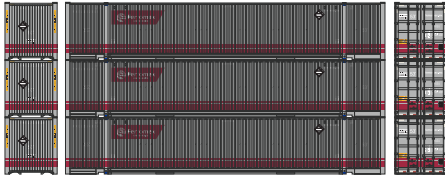

N 53' Jindo Containers

Announced 04.24.20
Orders Due: 05.29.20

ETA: April 2021

Estes

ATH17759 N 53' Jindo Container, ESTU (3)

UPS*

ATH17760 N 53' Jindo Container, UPSU (3)

Ferromex

ATH17761 N 53' Jindo Container, FXEU (3)

Canadian Pacific

ATH17762 N 53' Jindo Container, CPPU (3)

Florida East Coast

ATH17763 N 53' Jindo Container, XFEU (3)

Swift

ATH17764 N 53' Jindo Container, SWRU (3)

Pacer Stacktrain