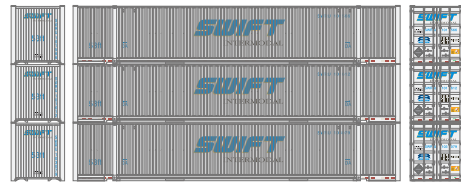

ATH17761 N 53' Jindo Container, FXEU (3)

Canadian Pacific

ATH17762 N 53' Jindo Container, CPPU (3)

Florida East Coast

ATH17763 N 53' Jindo Container, XFEU (3)

Swift

ATH17764 N 53' Jindo Container, SWRU (3)

Pacer Stacktrain