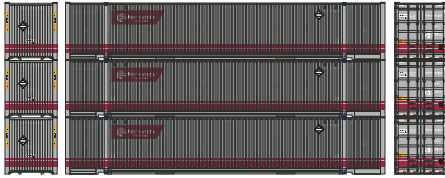

HO 53' Jindo Containers

Announced 04.24.20
Orders Due: 05.29.20

ETA: April 2021

Estes

ATH26671 HO RTR 53' Jindo Container, ESTU (3)

UPS*

ATH26672 HO RTR 53' Jindo Container, UPSU (3)

#Ready2Rust

Ferromex

ATH26673 HO RTR 53' Jindo Container, FXEU (3)

Canadian Pacific

ATH26674 HO RTR 53' Jindo Container, CPPU (3)

Florida East Coast

ATH26675 HO RTR 53' Jindo Container, XFEU (3)

Swift

ATH26676 HO RTR 53' Jindo Container, SWRU (3)