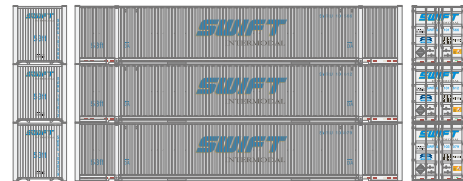

Ferromex

ATH26673 HO RTR 53' Jindo Container, FXEU (3)

Canadian Pacific

ATH26674 HO RTR 53' Jindo Container, CPPU (3)

Florida East Coast

ATH26675 HO RTR 53' Jindo Container, XFEU (3)

Swift

ATH26676 HO RTR 53' Jindo Container, SWRU (3)