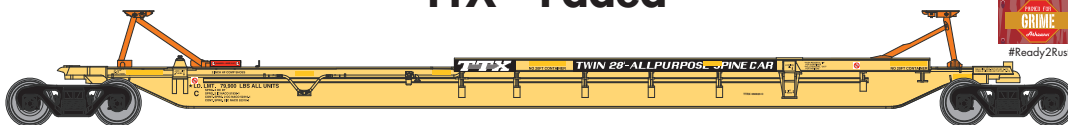

TTX - Faded

ATH64011	HO RTR 57' Trinity Spine Car, TTRX #360823
ATH64012	HO RTR 57' Trinity Spine Car, TTRX #360870
ATH64013	HO RTR 57' Trinity Spine Car, TTRX #360881
ATH64014	HO RTR 57' Trinity Spine Car, TTRX #360909
ATH64015	HO RTR 57' Trinity Spine Car, TTRX #360982