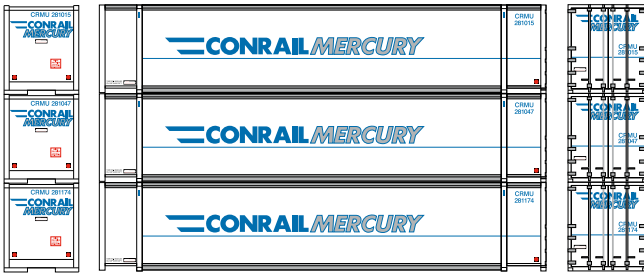

HO 48' Container

Announced 04.22.16
Orders Due: 05.27.16

ETA: February 2017

Conrail

CSX

ATH27710 HO RTR 48' Container, CR/Mercury (3)
ATH27712 HO RTR 48' Container, CSX (3)

Southern Pacific

American President Lines

MODEL FEATURES:

- Fully assembled and ready for your layout
- Razor sharp painting and printing

- Easily stackable
- Separately applied door closure rods
- Each container individually numbered

\$32.98 SRP