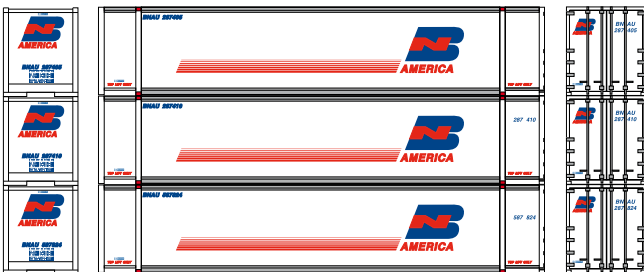

Burlington Northern

Santa Fe

ATH27717 HO RTR 48' Container, BN/America (3)
ATH27720 HO RTR 48' Container, SF (3)

All Road Names

MODEL FEATURES:

- Fully assembled and ready for your layout
- Razor sharp painting and printing

- Easily stackable
- Separately applied door closure rods
- Each container individually numbered

$32.98 SRP

Visit Your Local Retailer | Visit www.athearn.com | Call 1.800.338.4639