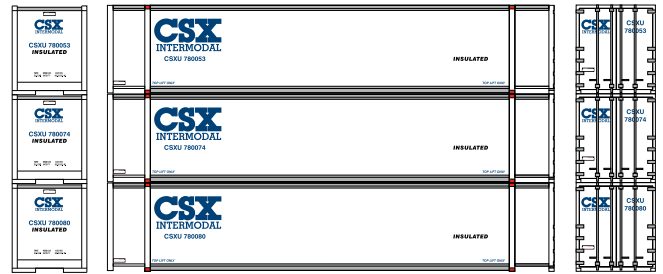

HO 48' Container

Announced 04.22.16
Orders Due: 05.27.16

ETA: February 2017

Conrail

CSX

ATH27710 HO RTR 48' Container, CR/Mercury (3)
ATH27712 HO RTR 48' Container, CSX (3)

Southern Pacific

American President Lines

MODEL FEATURES:

- Fully assembled and ready for your layout
- Razor sharp painting and printing

- Easily stackable
- Separately applied door closure rods
- Each container individually numbered

\$32.98 SRP