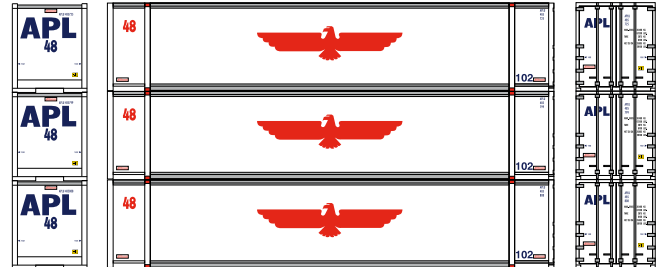

HO 48' Container

Announced 04.22.16
Orders Due: 05.27.16

ETA: February 2017

Conrail

CSX

ATH27710 HO RTR 48' Container, CR/Mercury (3)
ATH27712 HO RTR 48' Container, CSX (3)

Southern Pacific

American President Lines

MODEL FEATURES:

- Fully assembled and ready for your layout
- Razor sharp painting and printing

- Easily stackable
- Separately applied door closure rods
- Each container individually numbered

\$32.98 SRP