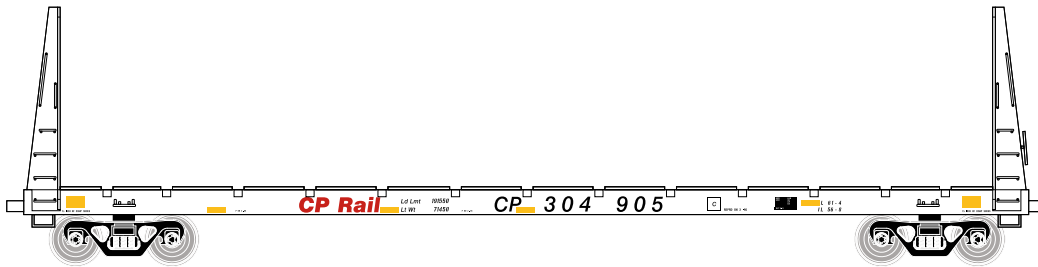

Canadian Pacific

Era: 2005+

ATH87733 HO RTR 60' Bulkhead Flat, CPR #304905
ATH87734 HO RTR 60' Bulkhead Flat, CPR #304932
ATH87735 HO RTR 60' Bulkhead Flat, CPR #304981