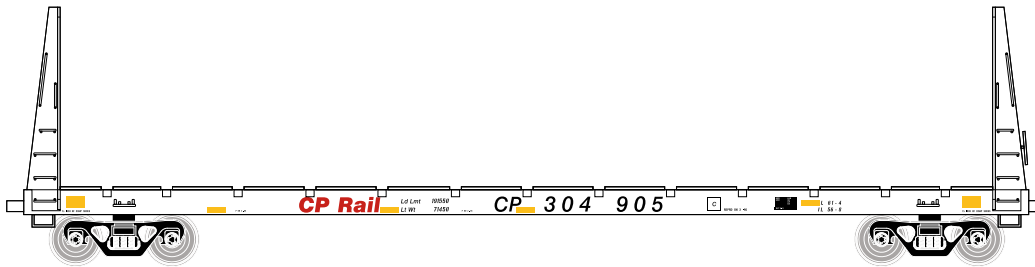

Canadian Pacific

Era: 2005+

ATH87733   HO RTR 60' Bulkhead Flat, CPR #304905
ATH87734   HO RTR 60' Bulkhead Flat, CPR #304932
ATH87735   HO RTR 60' Bulkhead Flat, CPR #304981