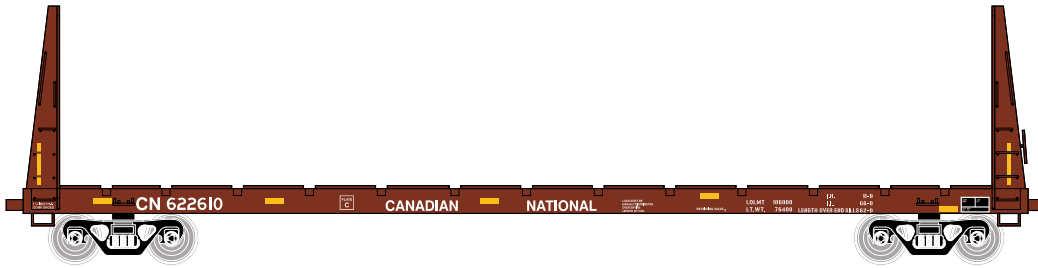

HO 60' Bulkhead Flat

Announced 04.22.16
Orders Due: 05.27.16

ETA: February 2017

Canadian National

Era: 2004+

ATH87730 HO RTR 60' Bulkhead Flat, CN #622610
ATH87731 HO RTR 60' Bulkhead Flat, CN #622625
ATH87732 HO RTR 60' Bulkhead Flat, CN #622639