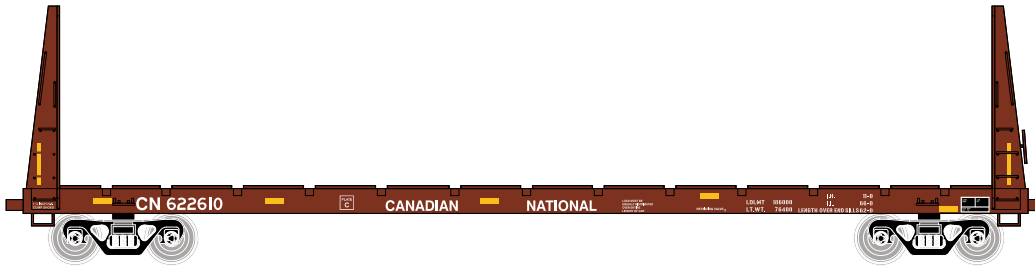

HO 60' Bulkhead Flat

Announced 04.22.16
Orders Due: 05.27.16

ETA: February 2017

Canadian National

Era: 2004+

ATH87730   HO RTR 60' Bulkhead Flat, CN #622610
ATH87731   HO RTR 60' Bulkhead Flat, CN #622625
ATH87732   HO RTR 60' Bulkhead Flat, CN #622639