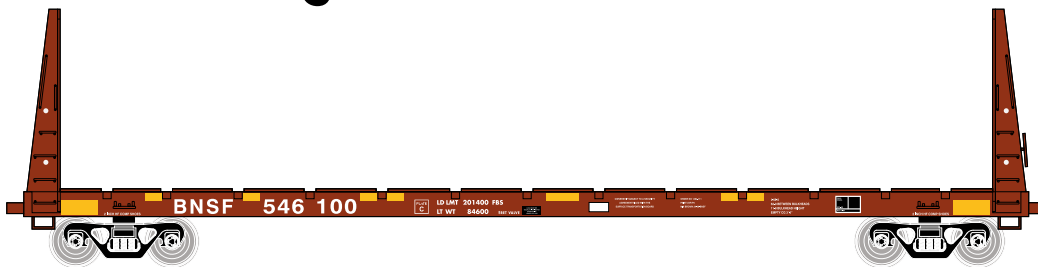

Burlington Northern Santa Fe

Era: 1995+

ATH87721	HO RTR 60' Bulkhead Flat, BNSF #546100
ATH87722	HO RTR 60' Bulkhead Flat, BNSF #546105
ATH87723	HO RTR 60' Bulkhead Flat, BNSF #546118