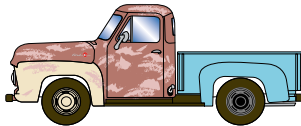

Blue

ATH26442 HO RTR 1955 Ford F-100 Pickup, Red

ATH26443 HO RTR 1955 Ford F-100 Pickup, Blue

Jade

Tan

ATH26444 HO RTR 1955 Ford F-100 Pickup, Jade

ATH26445 HO RTR 1955 Ford F-100 Pickup, Tan

Union Supply

Fire Dept.

ATH26458 HO RTR 1955 Ford F-100 Pickup, Union Supply

ATH28103 HO RTR 1955 Ford F-100 Pickup, Red w/White Roof Fire Dept.

\$18.98SRP

Visit Your Local Retailer | Visit www.athearn.com | Call 1.800.338.4639

HO 1955 Ford F-100 Pickup

Announced 3.31.17
Orders Due: 4.28.17

ETA: February 2018

MOW

Park Ranger

ATH28104 HO RTR 1955 Ford F-100 Pickup, Orange/MOW

ATH28105 HO RTR 1955 Ford F-100 Pickup, Green /Park Ranger

Used Truck

Ford

Primed for Grime

ATH28106 HO RTR 1955 Ford F-100 Pickup, Well/Used Truck ATH81073 HO RTR 1955 Ford F-100 Pickup Truck, Ford

All Carriers

PRIMED FOR GRIME MODELS FEATURE:

- Duplicated look and feel of "In Service" equipment; "Tattered and Torn" just like the real thing
- Faded base colors matched to the prototype
- Patches applied matching each corresponding side to the prototype
- Perfect starting point for adding grime and rust