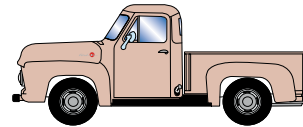

HO 1955 Ford F-100 Pickup

Announced 3.31.17
Orders Due: 4.28.17

ETA: February 2018

Black

White

ATH26440 HO RTR 1955 Ford F-100 Pickup, Black

ATH26441 HO RTR 1955 Ford F-100 Pickup, White

Red

Blue

ATH26442 HO RTR 1955 Ford F-100 Pickup, Red

ATH26443 HO RTR 1955 Ford F-100 Pickup, Blue

Jade

Tan

ATH26444 HO RTR 1955 Ford F-100 Pickup, Jade

ATH26445 HO RTR 1955 Ford F-100 Pickup, Tan

Union Supply

Fire Dept.

ATH26458 HO RTR 1955 Ford F-100 Pickup, Union Supply

ATH28103 HO RTR 1955 Ford F-100 Pickup, Red w/White Roof Fire Dept.

\$18.98SRP

Visit Your Local Retailer | Visit www.athearn.com | Call 1.800.338.4639