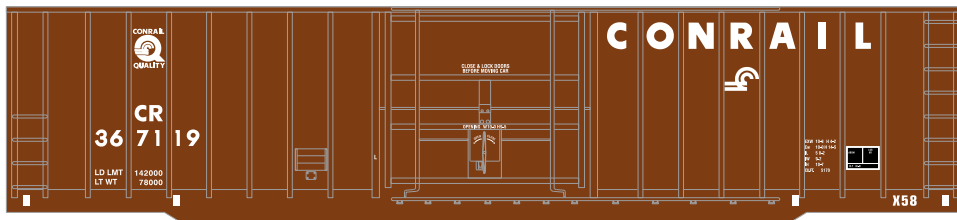

Canadian Pacific

Era: 1990+

RND40138 HO 50' OB Plug Door Box, CPR #166501
 RND40139 HO 50' OB Plug Door Box, CPR #166508
 RND40140 HO 50' OB Plug Door Box, CPR #166527

Primed for Grime

Conrail

Era: 1990+

RND40141 HO 50' OB Plug Door Box, Conrail #367119
 RND40142 HO 50' OB Plug Door Box, Conrail #368090
 RND40143 HO 50' OB Plug Door Box, Conrail #368108