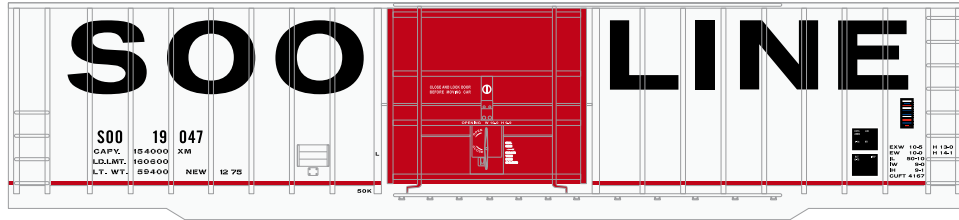

HO 50' Ribbed Plug Door Box

Announced 3.30.18
Orders Due: 4.27.18

SOO Line

ETA: March 2019