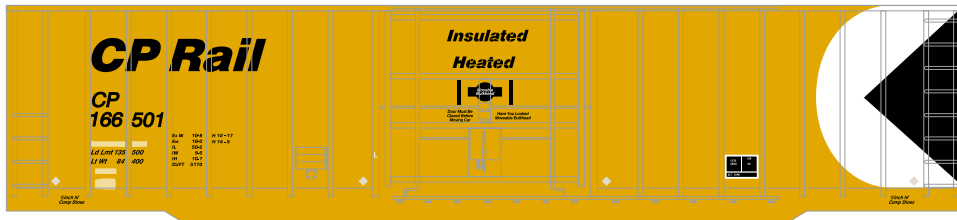

Canadian Pacific

Era: 1990+

RND40138 HO 50' OB Plug Door Box, CPR #166501
 RND40139 HO 50' OB Plug Door Box, CPR #166508
 RND40140 HO 50' OB Plug Door Box, CPR #166527

Primed for Grime

Conrail

Era: 1990+

RND40141 HO 50' OB Plug Door Box, Conrail #367119
 RND40142 HO 50' OB Plug Door Box, Conrail #368090
 RND40143 HO 50' OB Plug Door Box, Conrail #368108