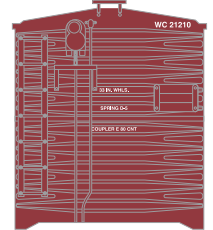

Wisconsin Central