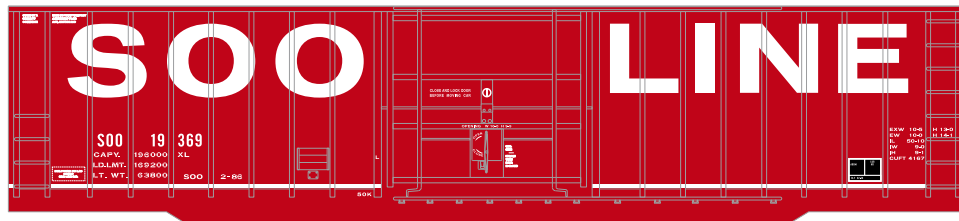

Era: 1975+

RND40147 HO 50' OB Plug Door Box, SOO #19047
RND40148 HO 50' OB Plug Door Box, SOO #19135
RND40149 HO 50' OB Plug Door Box, SOO #19166

Era: 1986+

RND40150 HO 50' OB Plug Door Box, SOO/Red #19369