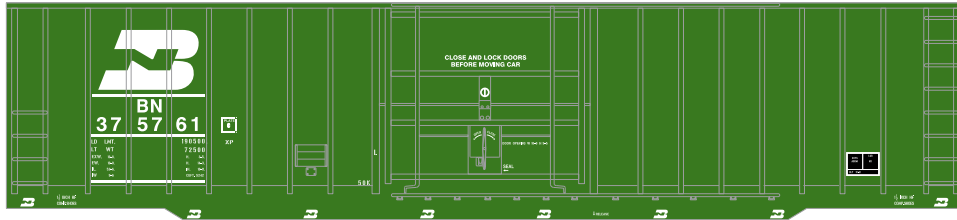

HO 50' Ribbed Plug Door Box

Announced 3.30.18
Orders Due: 4.27.18

ETA: March 2019

Burlington Northern

Era: 1990+

RND40135 HO 50' OB Plug Door Box, BN #375761
 RND40136 HO 50' OB Plug Door Box, BN #375776
 RND40137 HO 50' OB Plug Door Box, BN #375792