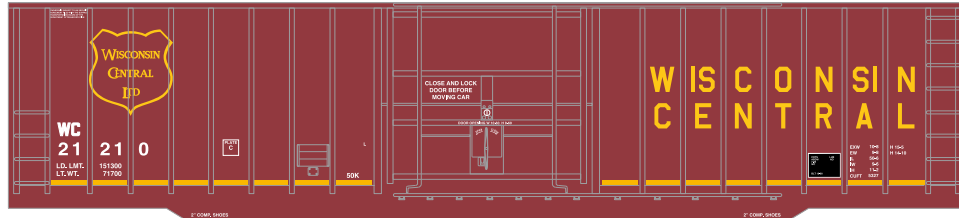

Wisconsin Central

Era: 1990+

RND40151 HO 50' OB Plug Door Box, WC #21210
RND40152 HO 50' OB Plug Door Box, WC #21248
RND40153 HO 50' OB Plug Door Box, WC #21269

All Road Names

PRIMED FOR GRIME MODELS FEATURE:

- Duplicated look and feel of "In Service" equipment; "Tattered and Torn" just like the real thing
- Faded base colors matched to the prototype
- Patches applied and shaped per road number matching each corresponding side to the prototype
- Perfect starting point for adding grime and rust

#Ready2Rust

MODEL FEATURES:

- Brand new paint schemes
- Fully-assembled and ready to run
- Highly-detailed, injection-molded body
- Separate brake wheel
- Painted and printed for realistic decoration
- Machined metal wheels
- Weighted for trouble free operation
- Wheels with RP25 contours operate on all popular brands of track
- Body mounted McHenry operating scale knuckle couplers
- Window packaging for easy viewing
- Interior plastic blister carton safely holds model for convenient storage
- Minimum radius: 18"

$27.98SRP

Visit Your Local Retailer | Visit www.athearn.com | Call 1.800.338.4639