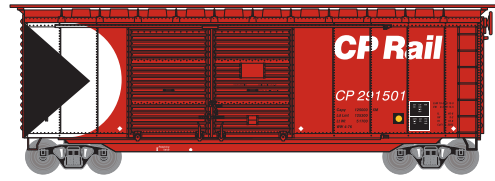

Canadian Pacific

Era: 1970s

ATH16046 HO RTR 40' Double Door Box, CP #291501
ATH16047 HO RTR 40' Double Door Box, CP #291778
ATH16048 HO RTR 40' Double Door Box, CP #291792
ATH16049 HO RTR 40' Double Door Box, CP (3)