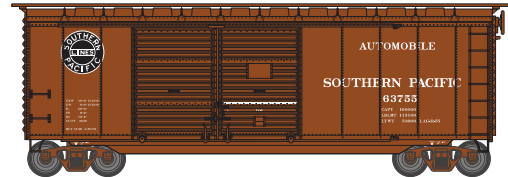

Southern Pacific*

Era: 1950s

ATH16054 HO RTR 40' Double Door Box, SP #63755
ATH16055 HO RTR 40' Double Door Box, SP #64007
ATH16056 HO RTR 40' Double Door Box, SP #682744
ATH16057 HO RTR 40' Double Door Box, SP #682917