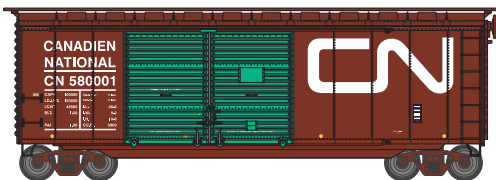

Canadian National

Era: 1968+

ATH16058 HO RTR 40' Double Door Box, CN w/ Green Doors #580001
ATH16059 HO RTR 40' Double Door Box, CN w/ Green Doors #580116
ATH16060 HO RTR 40' Double Door Box, CN w/ Green Doors #580327
ATH16061 HO RTR 40' Double Door Box, CN w/ Green Doors #580489