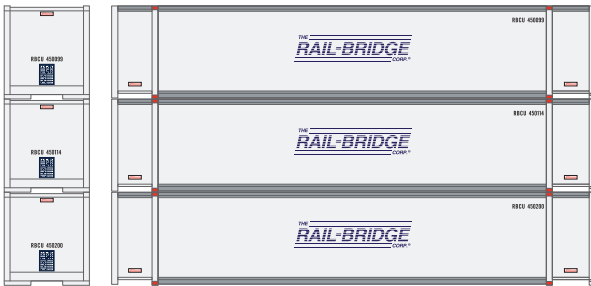

Era: 1990s+

Rail Bridge

ATH17298 Rail Bridge #1 (3)
ATH17299 Rail Bridge #2 (3)

Era: 1990s+

ITEL

ATH17300 ITEL #1 (3)
ATH17301 ITEL #2 (3)

Era: 1990s+

BNSF

ATH17302 BNSF #1 (3)
ATH17303 BNSF #2 (3)

Era: 1995+

XTRA

ATH17304 XTRA #1 (3)
ATH17305 XTRA #2 (3)

Era: 1990s+

All Road Names

MODEL FEATURES:

- Fully assembled
- Easily stackable
- Each container is individually numbered
- Goes perfectly with the Husky Stack Car, also available in this announcement