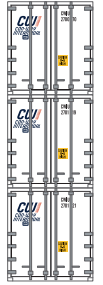

N-Scale 48' Container

Announced 03.26.21
Orders Due: 04.30.21

ETA: April 2022

Conquest

ATH17294 Conquest #1 (3)
ATH17295 Conquest #2 (3)

Era: 1990s+

CSX

ATH17296 CSX #1 (3)
ATH17297 CSX #2 (3)

Era: 1990s+

Rail Bridge

ATH17298 Rail Bridge #1 (3)
ATH17299 Rail Bridge #2 (3)

Era: 1990s+

ITEL

ATH17300 ITEL #1 (3)
ATH17301 ITEL #2 (3)

Era: 1990s+

BNSF

ATH17302 BNSF #1 (3)
ATH17303 BNSF #2 (3)

Era: 1995+

XTRA

ATH17304 XTRA #1 (3)
ATH17305 XTRA #2 (3)

Era: 1990s+

All Road Names

MODEL FEATURES:

- Fully assembled
- Easily stackable
- Each container is individually numbered
- Goes perfectly with the Husky Stack Car, also available in this announcement