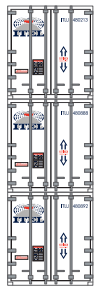

N-Scale 48' Container

Announced 03.26.21
Orders Due: 04.30.21

ETA: April 2022

Conquest

ATH17294 Conquest #1 (3)
ATH17295 Conquest #2 (3)

Era: 1990s+

CSX

ATH17296 CSX #1 (3)
ATH17297 CSX #2 (3)

Era: 1990s+

Rail Bridge

ATH17298 Rail Bridge #1 (3)
ATH17299 Rail Bridge #2 (3)

Era: 1990s+

ITEL

ATH17300 ITEL #1 (3)
ATH17301 ITEL #2 (3)

Era: 1990s+

BNSF

ATH17302 BNSF #1 (3)
ATH17303 BNSF #2 (3)

Era: 1995+

XTRA

ATH17304 XTRA #1 (3)
ATH17305 XTRA #2 (3)

Era: 1990s+

All Road Names

MODEL FEATURES:

- Fully assembled
- Easily stackable
- Each container is individually numbered
- Goes perfectly with the Husky Stack Car, also available in this announcement