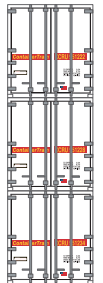

Era: 1990s+

Rail Bridge

ATH17298 Rail Bridge #1 (3)
ATH17299 Rail Bridge #2 (3)

Era: 1990s+

ITEL

ATH17300 ITEL #1 (3)
ATH17301 ITEL #2 (3)

Era: 1990s+

BNSF

ATH17302 BNSF #1 (3)
ATH17303 BNSF #2 (3)

Era: 1995+

XTRA

ATH17304 XTRA #1 (3)
ATH17305 XTRA #2 (3)

Era: 1990s+

All Road Names

MODEL FEATURES:

- Fully assembled
- Easily stackable
- Each container is individually numbered
- Goes perfectly with the Husky Stack Car, also available in this announcement