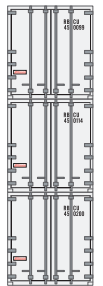

N-Scale 48' Container

Announced 03.26.21
Orders Due: 04.30.21

ETA: April 2022

Conquest

ATH17294 Conquest #1 (3)
ATH17295 Conquest #2 (3)

Era: 1990s+

CSX

ATH17296 CSX #1 (3)
ATH17297 CSX #2 (3)

Era: 1990s+

Rail Bridge

ATH17298 Rail Bridge #1 (3)
ATH17299 Rail Bridge #2 (3)

Era: 1990s+

ITEL

ATH17300 ITEL #1 (3)
ATH17301 ITEL #2 (3)

Era: 1990s+

BNSF

ATH17302 BNSF #1 (3)
ATH17303 BNSF #2 (3)

Era: 1995+

XTRA

ATH17304 XTRA #1 (3)
ATH17305 XTRA #2 (3)

Era: 1990s+

All Road Names

MODEL FEATURES:

- Fully assembled
- Easily stackable
- Each container is individually numbered
- Goes perfectly with the Husky Stack Car, also available in this announcement