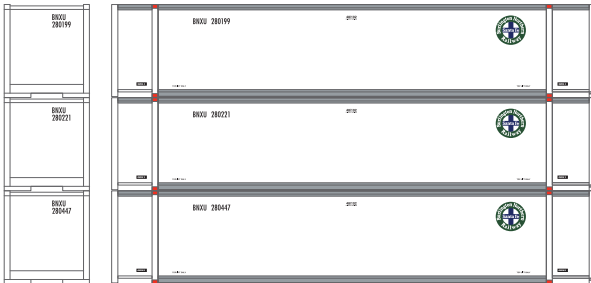

Era: 1990s+

Rail Bridge

ATH17298 Rail Bridge #1 (3)
ATH17299 Rail Bridge #2 (3)

Era: 1990s+

ITEL

ATH17300 ITEL #1 (3)
ATH17301 ITEL #2 (3)

Era: 1990s+

BNSF

ATH17302 BNSF #1 (3)
ATH17303 BNSF #2 (3)

Era: 1995+

XTRA

ATH17304 XTRA #1 (3)
ATH17305 XTRA #2 (3)

Era: 1990s+

All Road Names

MODEL FEATURES:

- Fully assembled
- Easily stackable
- Each container is individually numbered
- Goes perfectly with the Husky Stack Car, also available in this announcement